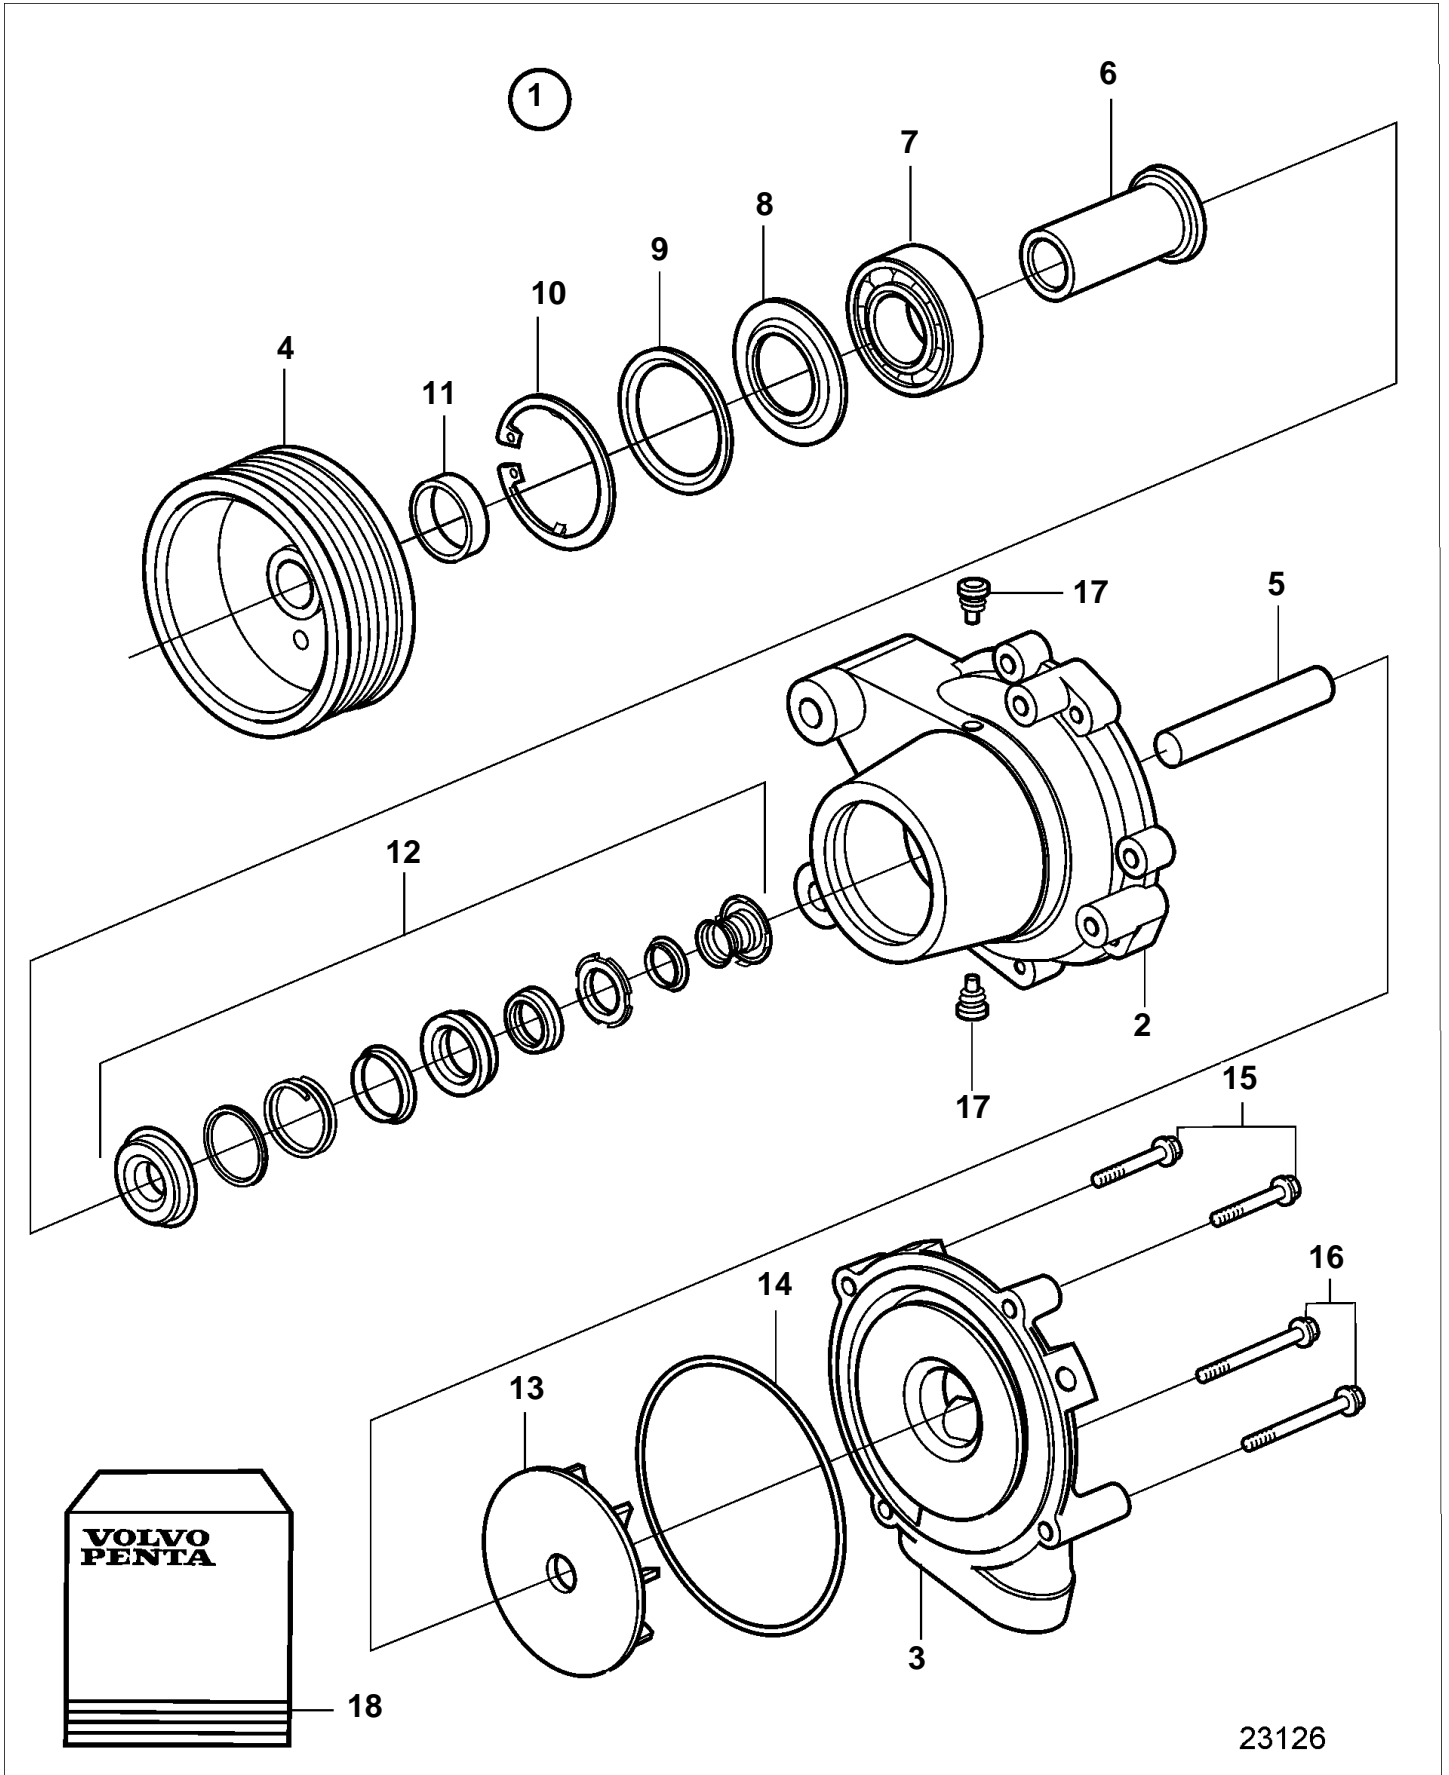

TWD1240VE

## TWD1240VE

REF	PART NO.	QTY	DESCRIPTION	NOTES
1	3830046	1	Circulation pump	
2		1	· Housing	
3	11030791	1	· Pump housing	Replaced by water pump assembly 3830046.
4	3830051	1	· Pulley	
5	11030743	1	· Shaft	Included in repair kit 11990043.
6	421549	1	· Shaft	
7	1675763	1	· Ball bearing	Included in repair kit 11990043.
8	949053	1	· Protecting plate	Included in repair kit 11990043.
9	11030663	1	· Spacer ring	
10	11030662	1	· Snap ring	
11	11030742	1	· Spacer ring	
12	1676432	1	· Sealing ring	Included in repair kit 11990043.
13	11030740	1	· Impeller	Included in repair kit 11990043.
14	983098	1	· O-ring	Included in repair kit 11990043.
15	965212	2	· Screw	L=35mm
16	965214	2	· Screw	L=55mm
17	11030155	2	· Plastic plug	
18	11990043	1	Repair kit	SEE GROUP 99