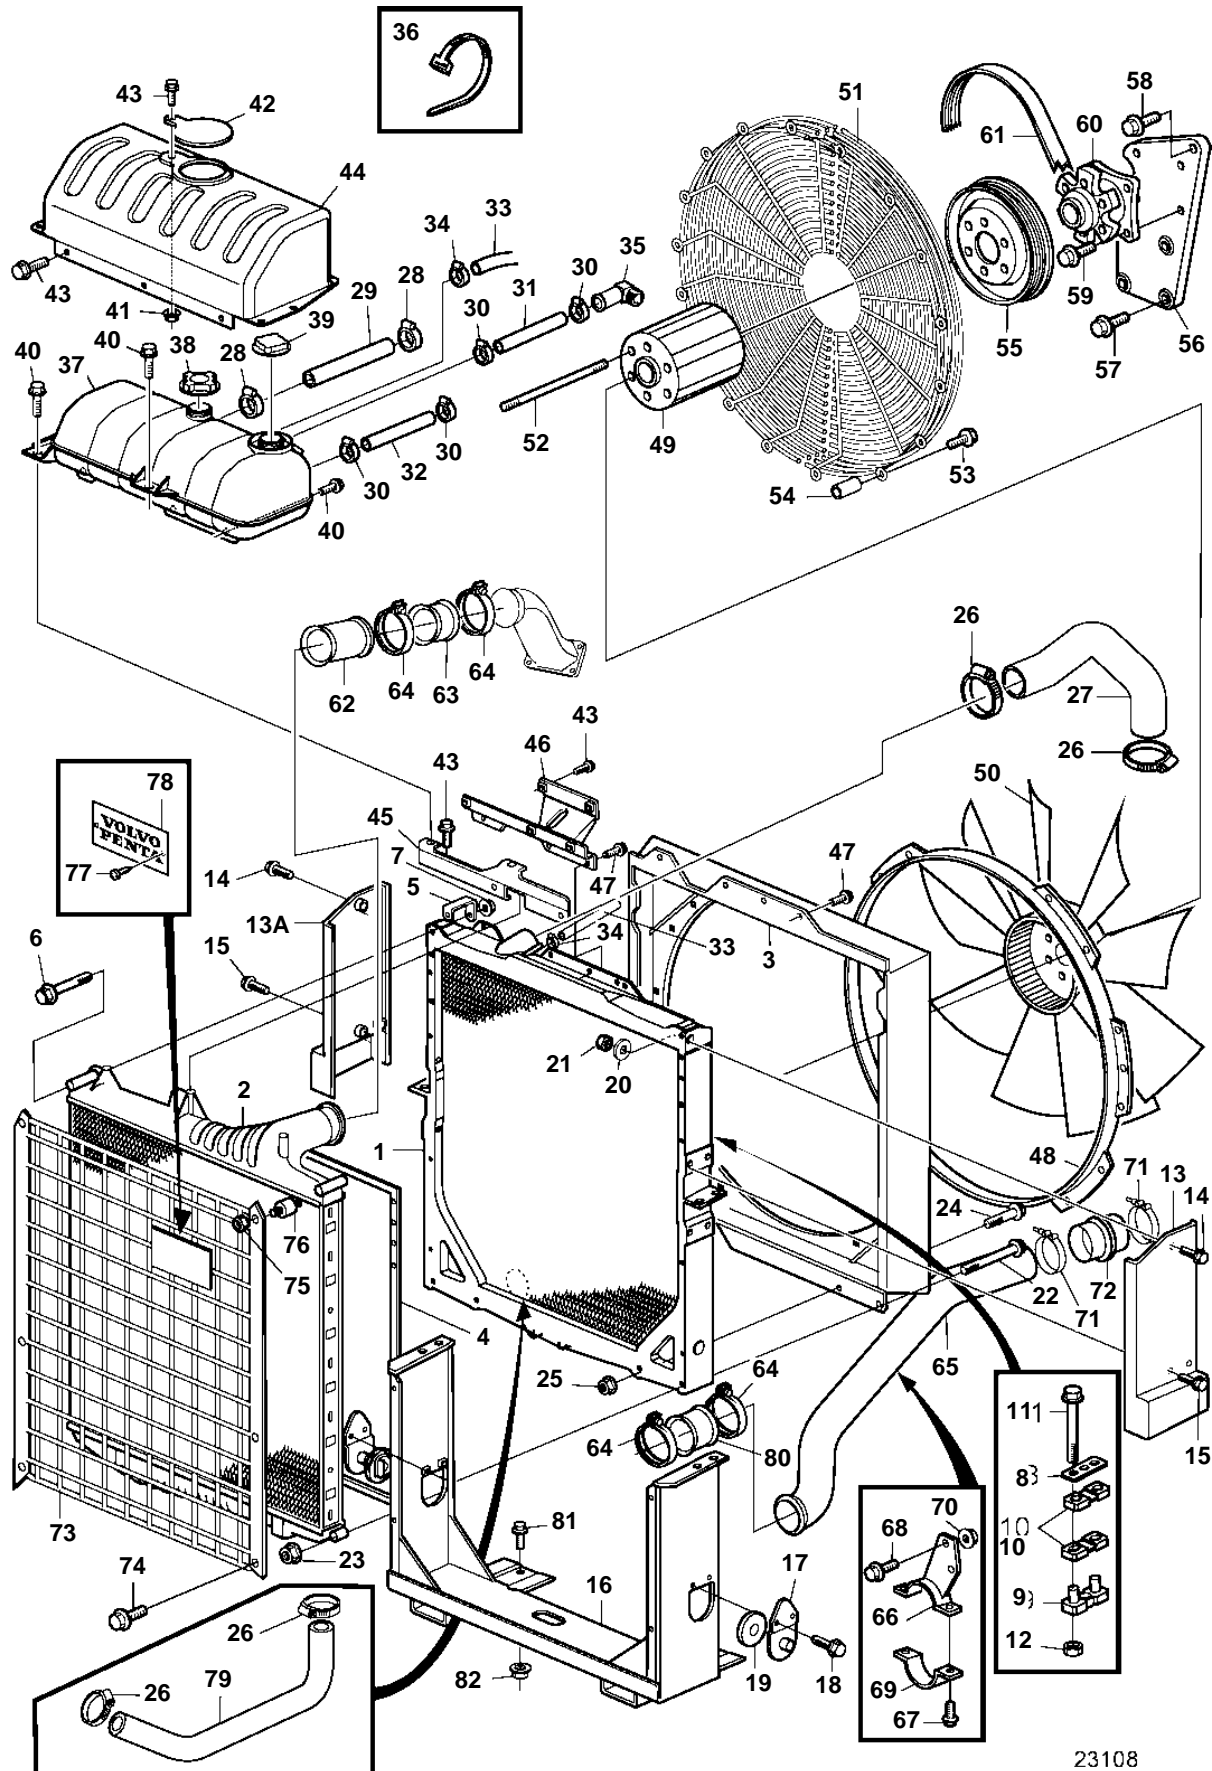

TAD1250VE, TAD1251VE, TAD1252VE

23108

TAD1250VE, TAD1251VE, TAD1252VE

REF	PART NO.	QTY	DESCRIPTION	NOTES
1	20536948	1	Radiator	(8149683)
2	3183748	1	Intercooler	
3	3837478	1	Fan shroud	
4	3827817	1	Sealing strip	L=3,6m
5	3835324	2	Bracket	
6	965184	2	Screw	
7	948645	2	Lock nut	
8	1665309	2	Plate	
9	1676648	4	Spacer	
10	1665312	4	Rubber cushion	
11	965188	4	Screw	
12	971095	4	Nut	
13	3837474	1	Radiator protector	
13A	3837475	1	Radiator protector	
14	946470	2	Flange screw	
15	946470	4	Flange screw	
16	3588452	1	Bracket	
17	1676328	2	Support	
18	946440	4	Flange screw	
19	1665322	2	Rubber cushion	
20	960142	2	Washer	
21	948645	2	Lock nut	
22	968893	2	Screw	
23	948645	2	Lock nut	
24	968842	2	Flange screw	
25	948645	2	Lock nut	
26	943480	4	Clamp	
27	3827266	1	Radiator hose	
28	943476	2	Hose clamp	
29	3837251	1	Radiator hose	Expansion tank- water pump., L=550mm
30	943470	4	Hose clamp	
31	943367	X	Hose	Expansion tank-radiator., L=400mm
32	943367	X	Hose	Expansion Tank-Cylinder Head., L=770mm
33	192618	X	Hose	Draining hoose.
34	943470	2	Hose clamp	
35	980568	1	Elbow nipple	
36	948211	X	Strip clamp	
37	1674916	1	Expansion tank	
38	1674922	1	· Filler cap	
39	1674083	1	· Pressure cap	
40	946441	5	Screw	
41	948645	1	Lock nut	
42	3830539	1	Cover	
43	946440	8	Flange screw	
44	3839262	1	Protecting casing	
45	3835505	1	Bracket	
46	3819733	1	Bracket	
47	946173	7	Flange screw	
48	3827612	1	Fan ring	
49	3829537	1	Fan hub	
50	3828963	1	Fan	D=890mm, Suction type.
51	3825490	2	Fan protector	
52	130204	6	Stud	
53	965216	12	Screw	
54	807257	12	Spacer sleeve	
55	3829958	1	Pulley	
56	3826687	1	Bracket	
57	965188	4	Screw	
58	973098	1	Flange screw	
59	946752	4	Flange screw	
60	3828804	1	Bearing housing	
61	3830066	1	Drive belt	
62	3835864	1	Charge air pipe	