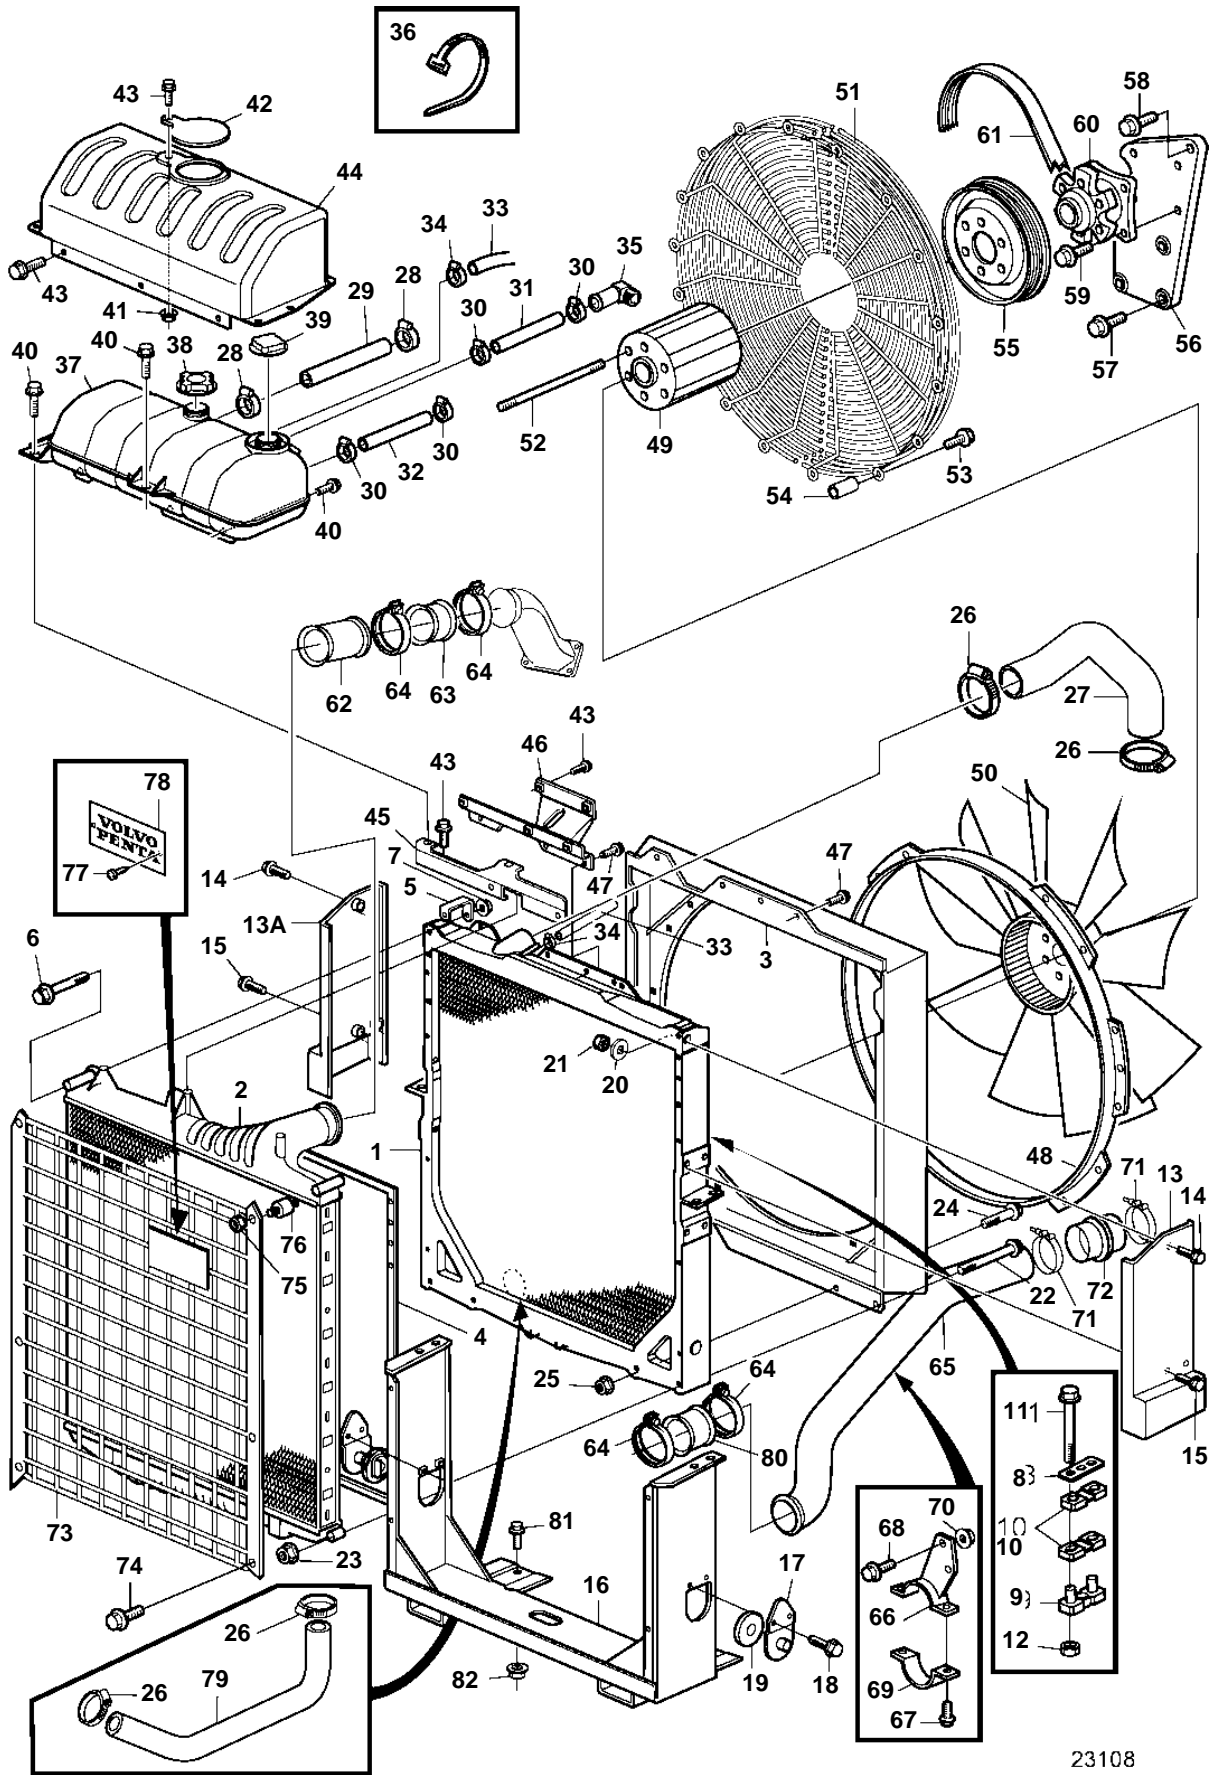

TAD1241VE, TAD1242VE

23108

TAD1241VE, TAD1242VE

REF	PART NO.	QTY	DESCRIPTION	NOTES
1	20536948	1	Radiator	(8149683)
2	3183748	1	Intercooler	
3	3837478	1	Fan shroud	
4	3827817	1	Sealing strip	L=3,6m
5	3835324	2	Bracket	
6	965184	2	Screw	
7	948645	2	Lock nut	
8	1665309	2	Plate	
9	1676648	4	Spacer	
10	1665312	4	Rubber cushion	
11	965188	4	Screw	
12	971095	4	Nut	
13	3837474	1	Radiator protector	
13A	3837475	1	Radiator protector	
14	946470	2	Flange screw	
15	946470	4	Flange screw	
16	3588452	1	Bracket	
17	1676328	2	Support	
18	946440	4	Flange screw	
19	1665322	2	Rubber cushion	
20	960142	2	Washer	
21	948645	2	Lock nut	
22	968893	2	Screw	
23	948645	2	Lock nut	
24	968842	2	Flange screw	
25	948645	2	Lock nut	
26	943480	4	Clamp	
27	3827266	1	Radiator hose	
28	943476	2	Hose clamp	
29	3837251	1	Radiator hose	Expansion tank- water pump., L=550mm
30	943470	4	Hose clamp	
31	943367	X	Hose	Expansion tank-radiator., L=400mm
32	943367	X	Hose	L=770mm, Expansion Tank-Cylinder Head.
33	192618	X	Hose	Draining hoose.
34	943470	2	Hose clamp	
35	980568	1	Elbow nipple	
36	948211	X	Strip clamp	
37	1674916	1	Expansion tank	
38	1674922	1	· Filler cap	
39	1674083	1	· Pressure cap	
40	946441	5	Screw	
41	948645	1	Lock nut	
42	3830539	1	Cover	
43	946440	8	Flange screw	
44	3839262	1	Protecting casing	
45	3835505	1	Bracket	
46	3819733	1	Bracket	
47	946173	7	Flange screw	
48	3827612	1	Fan ring	
49	3829537	1	Fan hub	
50	3828963	1	Fan	Suction type., D=890mm
51	3825490	2	Fan protector	
52	130204	6	Stud	
53	965216	12	Screw	
54	807257	12	Spacer sleeve	
55	3829958	1	Pulley	
56	3826687	1	Bracket	
57	965188	4	Screw	
58	973098	1	Flange screw	
59	946752	4	Flange screw	
60	3828804	1	Bearing housing	
61	3830066	1	Drive belt	
62	3835864	1	Charge air pipe