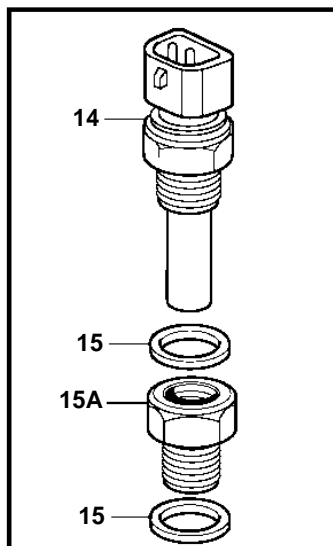

TWD1240VE, TAD1241VE, TAD1242VE

18128

TWD1240VE, TAD1241VE, TAD1242VE

REF	PART NO.	QTY	DESCRIPTION	SEE SEC.	NOTES
1	20508011	1	Tachometer sensor		(20374282)
2	974673	1	· O-ring		
3	940326	1	Screw		
4	20706889	1	Sender		Turbo pressure and charge air temp sensor.
5	975632	1	· O-ring		
6	946934	2	Flange screw		
7	20576614	1	Temperature sensor, coolant water temp.		
8	949656	1	· O-ring		
9	946440	1	Flange screw		
10	1077574	1	Sender, oil pressure/temperature		
11	968559	1	· O-ring		
12	20424056	1	Fuel press regulator		
13	947622	1	Gasket		
14	862154	1	Temperature sensor, coolant water		
	862627	1	Temperature sensor, oil		
15	11998	2	Gasket		
15A	3832778	1	Reduction nipple		
16	866835	1	Pressure sensor		
			· Bulletin P-38-6-1	P-38-6-1-EN	Vibration Damping Kit
17	421528	1	Reduction nipple, oil		
18	11996	1	Gasket		
19	948211	X	Strip clamp		
20	862251	1	Tachometer sensor		
21	948884	1	Washer		
22	8140024	1	Level sensor		