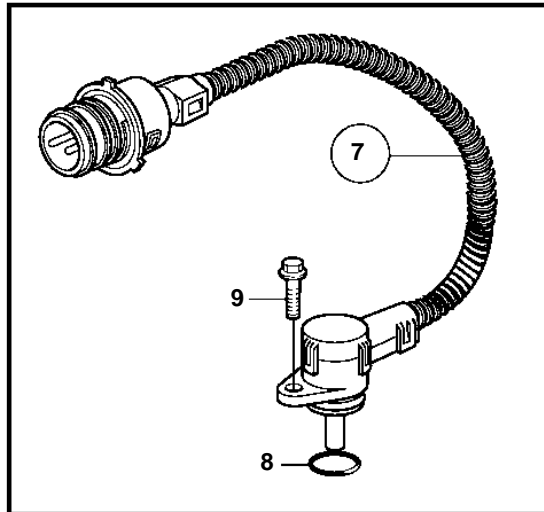

TWD1240VE, TAD1241VE, TAD1242VE

18128

TWD1240VE, TAD1241VE, TAD1242VE

REF	PART NO.	QTY	DESCRIPTION	SEE SEC.	NOTES
1	20508011	1	Tachometer sensor		(20374282)
2	974673	1	· O-ring		
3	940326	1	Screw		
4	20706889	1	Sender		Turbo pressure and charge air temp sensor.
5	975632	1	· O-ring		
6	946934	2	Flange screw		
7	20576614	1	Temperature sensor, coolant water temp.		
8	949656	1	· O-ring		
9	946440	1	Flange screw		
10	1077574	1	Sender, oil pressure/temperature		
11	968559	1	· O-ring		
12	20424056	1	Fuel press regulator		
13	947622	1	Gasket		
14	862154	1	Temperature sensor, coolant water		
	862627	1	Temperature sensor, oil		
15	11998	2	Gasket		
15A	3832778	1	Reduction nipple		
16	866835	1	Pressure sensor		
			· Bulletin P-38-6-1	P-38-6-1-EN	Vibration Damping Kit
17	421528	1	Reduction nipple, oil		
18	11996	1	Gasket		
19	948211	X	Strip clamp		
20	862251	1	Tachometer sensor		
21	948884	1	Washer		
22	8140024	1	Level sensor		