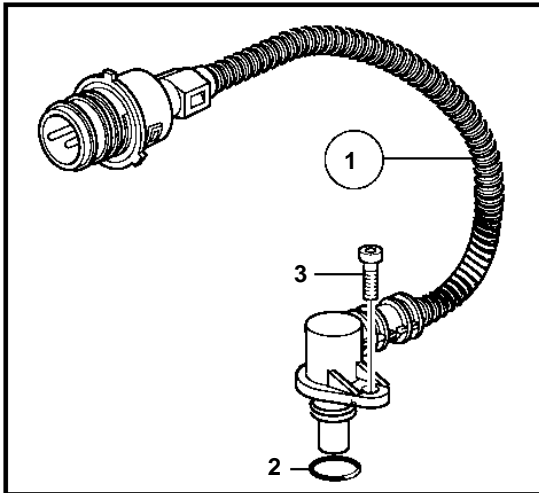

TWD1240VE, TAD1241VE, TAD1242VE

18128

TWD1240VE, TAD1241VE, TAD1242VE

REF	PART NO.	QTY	DESCRIPTION	SEE SEC.	NOTES
1	20508011	1	Tachometer sensor		(20374282)
2	974673	1	· O-ring		
3	940326	1	Screw		
4	20706889	1	Sender		Turbo pressure and charge air temp sensor.
5	975632	1	· O-ring		
6	946934	2	Flange screw		
7	20576614	1	Temperature sensor, coolant water temp.		
8	949656	1	· O-ring		
9	946440	1	Flange screw		
10	1077574	1	Sender, oil pressure/temperature		
11	968559	1	· O-ring		
12	20424056	1	Fuel press regulator		
13	947622	1	Gasket		
14	862154	1	Temperature sensor, coolant water		
	862627	1	Temperature sensor, oil		
15	11998	2	Gasket		
15A	3832778	1	Reduction nipple		
16	866835	1	Pressure sensor		
			· Bulletin P-38-6-1	P-38-6-1-EN	Vibration Damping Kit
17	421528	1	Reduction nipple, oil		
18	11996	1	Gasket		
19	948211	X	Strip clamp		
20	862251	1	Tachometer sensor		
21	948884	1	Washer		
22	8140024	1	Level sensor		