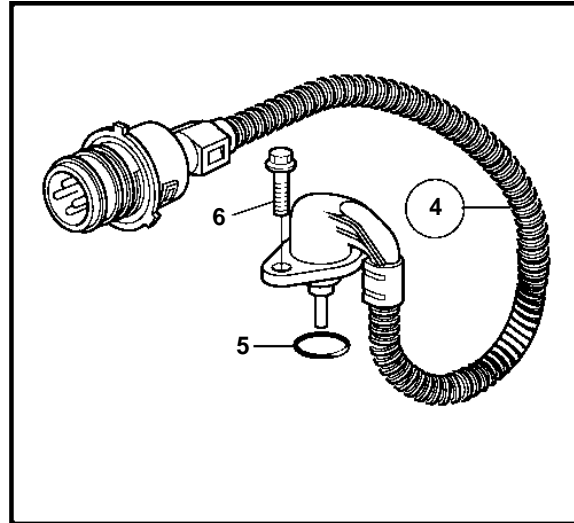

TWD1240VE, TAD1241VE, TAD1242VE

18128

TWD1240VE, TAD1241VE, TAD1242VE

REF	PART NO.	QTY	DESCRIPTION	SEE SEC.	NOTES
1	20508011	1	Tachometer sensor		(20374282)
2	974673	1	· O-ring		
3	940326	1	Screw		
4	20706889	1	Sender		Turbo pressure and charge air temp sensor.
5	975632	1	· O-ring		
6	946934	2	Flange screw		
7	20576614	1	Temperature sensor, coolant water temp.		
8	949656	1	· O-ring		
9	946440	1	Flange screw		
10	1077574	1	Sender, oil pressure/temperature		
11	968559	1	· O-ring		
12	20424056	1	Fuel press regulator		
13	947622	1	Gasket		
14	862154	1	Temperature sensor, coolant water		
	862627	1	Temperature sensor, oil		
15	11998	2	Gasket		
15A	3832778	1	Reduction nipple		
16	866835	1	Pressure sensor		
			· Bulletin P-38-6-1	P-38-6-1-EN	Vibration Damping Kit
17	421528	1	Reduction nipple, oil		
18	11996	1	Gasket		
19	948211	X	Strip clamp		
20	862251	1	Tachometer sensor		
21	948884	1	Washer		
22	8140024	1	Level sensor		