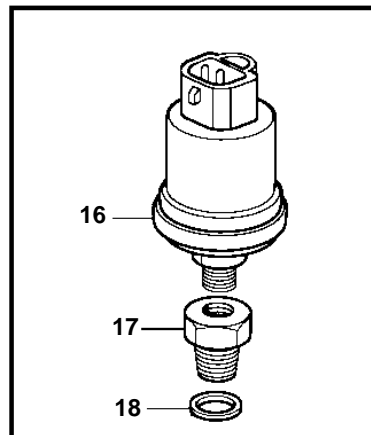

TWD1240VE, TAD1241VE, TAD1242VE

18128

TWD1240VE, TAD1241VE, TAD1242VE

REF	PART NO.	QTY	DESCRIPTION	SEE SEC.	NOTES
1	20508011	1	Tachometer sensor		(20374282)
2	974673	1	· O-ring		
3	940326	1	Screw		
4	20706889	1	Sender		Turbo pressure and charge air temp sensor.
5	975632	1	· O-ring		
6	946934	2	Flange screw		
7	20576614	1	Temperature sensor, coolant water temp.		
8	949656	1	· O-ring		
9	946440	1	Flange screw		
10	1077574	1	Sender, oil pressure/temperature		
11	968559	1	· O-ring		
12	20424056	1	Fuel press regulator		
13	947622	1	Gasket		
14	862154	1	Temperature sensor, coolant water		
	862627	1	Temperature sensor, oil		
15	11998	2	Gasket		
15A	3832778	1	Reduction nipple		
16	866835	1	Pressure sensor		
			· Bulletin P-38-6-1	P-38-6-1-EN	Vibration Damping Kit
17	421528	1	Reduction nipple, oil		
18	11996	1	Gasket		
19	948211	X	Strip clamp		
20	862251	1	Tachometer sensor		
21	948884	1	Washer		
22	8140024	1	Level sensor		