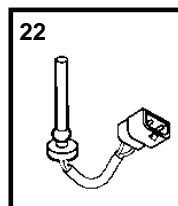

TWD1240VE, TAD1241VE, TAD1242VE

18128

TWD1240VE, TAD1241VE, TAD1242VE

REF	PART NO.	QTY	DESCRIPTION	SEE SEC.	NOTES
1	20508011	1	Tachometer sensor		(20374282)
2	974673	1	· O-ring		
3	940326	1	Screw		
4	20706889	1	Sender		Turbo pressure and charge air temp sensor.
5	975632	1	· O-ring		
6	946934	2	Flange screw		
7	20576614	1	Temperature sensor, coolant water temp.		
8	949656	1	· O-ring		
9	946440	1	Flange screw		
10	1077574	1	Sender, oil pressure/temperature		
11	968559	1	· O-ring		
12	20424056	1	Fuel press regulator		
13	947622	1	Gasket		
14	862154	1	Temperature sensor, coolant water		
	862627	1	Temperature sensor, oil		
15	11998	2	Gasket		
15A	3832778	1	Reduction nipple		
16	866835	1	Pressure sensor		
			· Bulletin P-38-6-1	P-38-6-1-EN	Vibration Damping Kit
17	421528	1	Reduction nipple, oil		
18	11996	1	Gasket		
19	948211	X	Strip clamp		
20	862251	1	Tachometer sensor		
21	948884	1	Washer		
22	8140024	1	Level sensor		