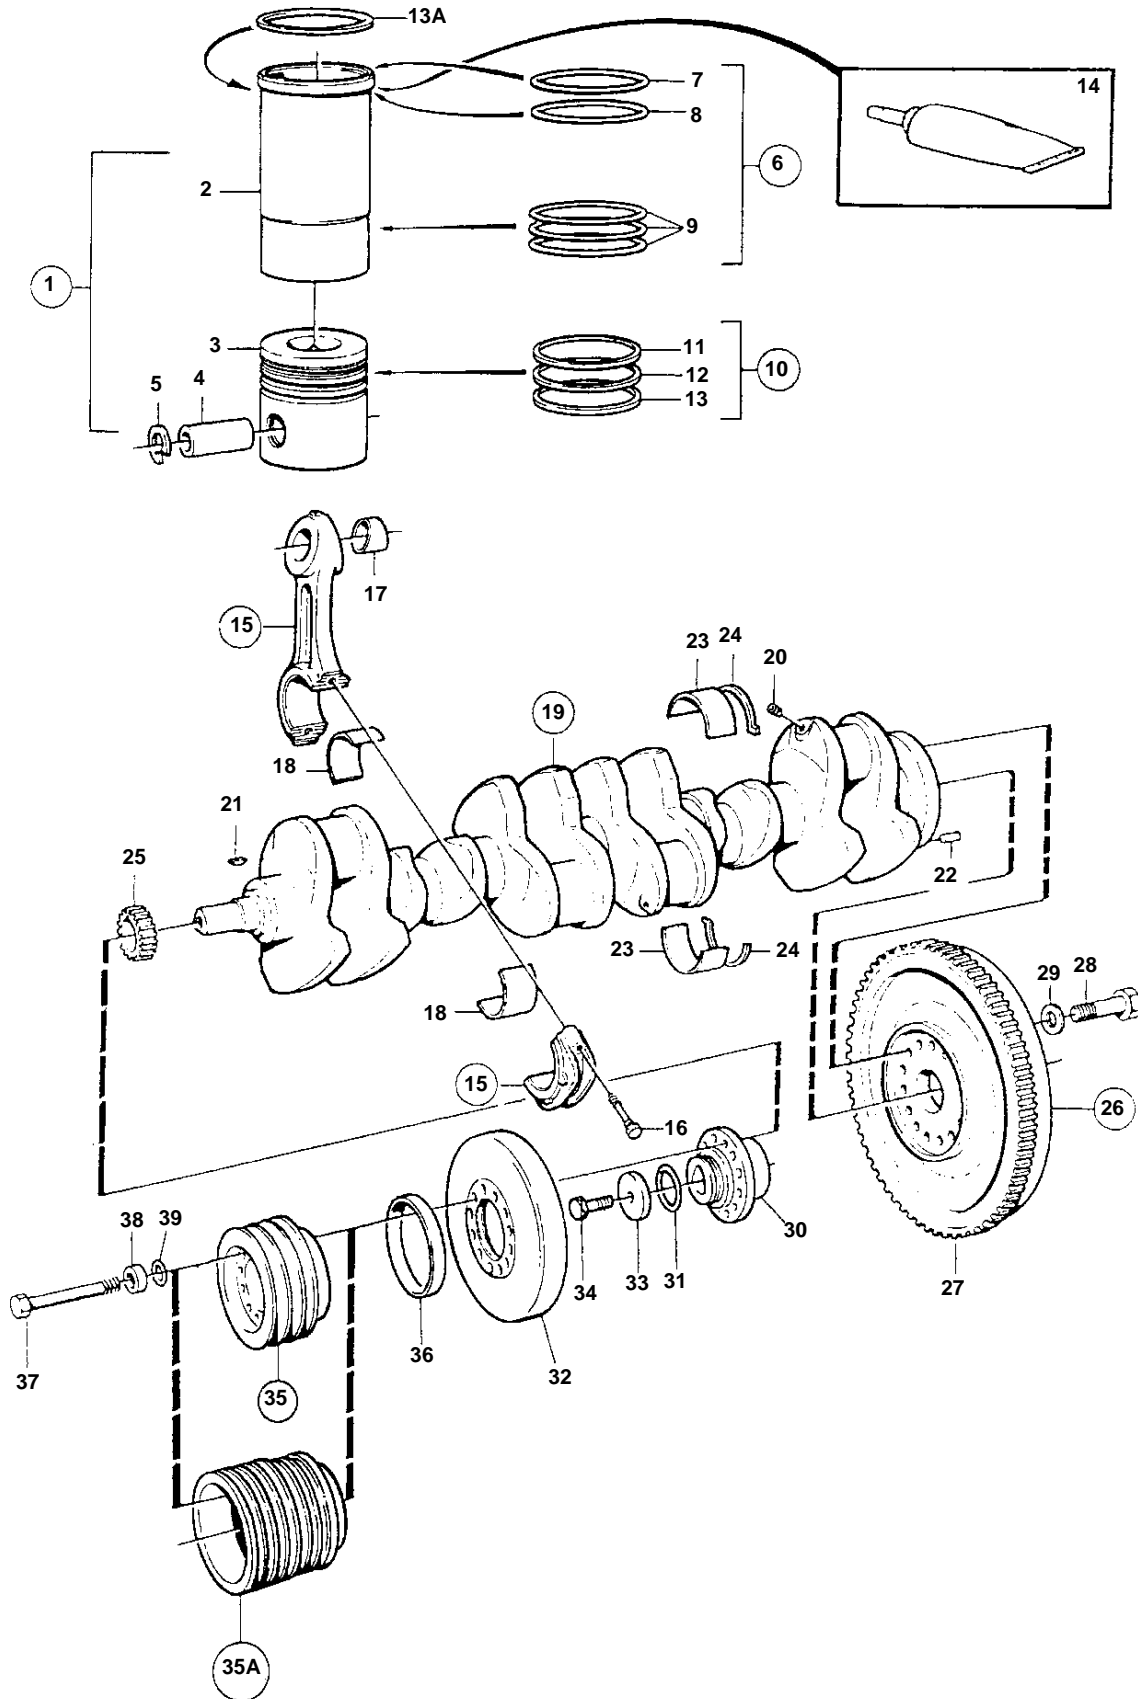

TID162AP, TID162APB

16874

TID162AP, TID162APB

REF	PART NO.	QTY	DESCRIPTION	NOTES
1	876601	6	Cylinder liner kit	SN-XXXXXXXXXXXX/5894
	876595	6	Cylinder liner kit	SNXXXXXXXXXXXX/5895-
2		6	· Cylinder liner	SN-XXXXXXXXXXXX/5894
		6	· Cylinder liner	SNXXXXXXXXXXXX/5895-
3		6	· Piston	
4	1556940	6	· Piston pin	(1556200) L=120mm
5	914532	12	· Snap ring	
6	270935	6	· Sealing ring kit	
7		6	· · Sealing ring	
8		6	· · Sealing ring	
9		18	· · Sealing ring	
10	3826935	6	· Piston ring kit	
11		6	· · Compression ring	
12		6	· · Compression ring	
13		6	· · Oil scraper ring	
13A	1548125	X	Shim	TH=0,20mm
	1548126	X	Shim	TH = 0,30mm
	1548127	X	Shim	TH = 0,50mm
14	1161277	X	Sealant	10g
15	863794	6	Connecting rod	
16	1543035	12	· Screw	
17	1543034	6	· Bushing	
18	270796	6	Big end bearing kit	STD D
	270797	6	Big end bearing kit	U.S=0,25mm
	270798	6	Big end bearing kit	U.S=0,50mm
	270799	6	Big end bearing kit	U.S=0,75mm
19	863792	1	Crankshaft	
20	978130	6	· Plug	
21	422253	1	· Woodruff key	
22	950645	1	· Pin	
	270792	7	Main bearing kit	STD D
	270793	7	Main bearing kit	U.S=0,25mm
	270794	7	Main bearing kit	U.S=0,50mm
	270795	7	Main bearing kit	U.S=0,75mm
24	270929	1	Thrust washer kit	STD D
	270930	1	Thrust washer kit	O.S=0,10mm
	270931	1	Thrust washer kit	O.S=0,20mm
	270932	1	Thrust washer kit	O.S=0,30mm
25	1543444	1	Gear	
26	3825678	1	Flywheel	(849115)
27	8193939	1	· Gear ring	
28	849912	14	Screw	
29	1543563	14	Washer	
30	848851	1	Hub	
31	945512	1	O-ring	
32	1543834	2	Vibration damper	
33	422124	1	Washer	
34	862504	1	Screw	
35	849385	1	V-belt pulley, 6-hole	3-GROOVE, SN-2160018480. Earlier production of 6 ea of screw is replaced by 12 ea screw.
	3825893	1	V-belt pulley, 12-hole	3-GROOVE, SN2160018481-
35A	862031	1	V-belt pulley, 12-hole	7-GROOVES
36	3829683	1	· Wear ring	
37	970961	12	Screw	Earlier production of 6 ea of screw is replaced by 12 ea screw.
38	4956010	12	Washer	Earlier production of 6 ea of screw is replaced by 12 ea screw.
39	955974	12	O-ring	Earlier production of 6 ea of screw is replaced by 12 ea screw.