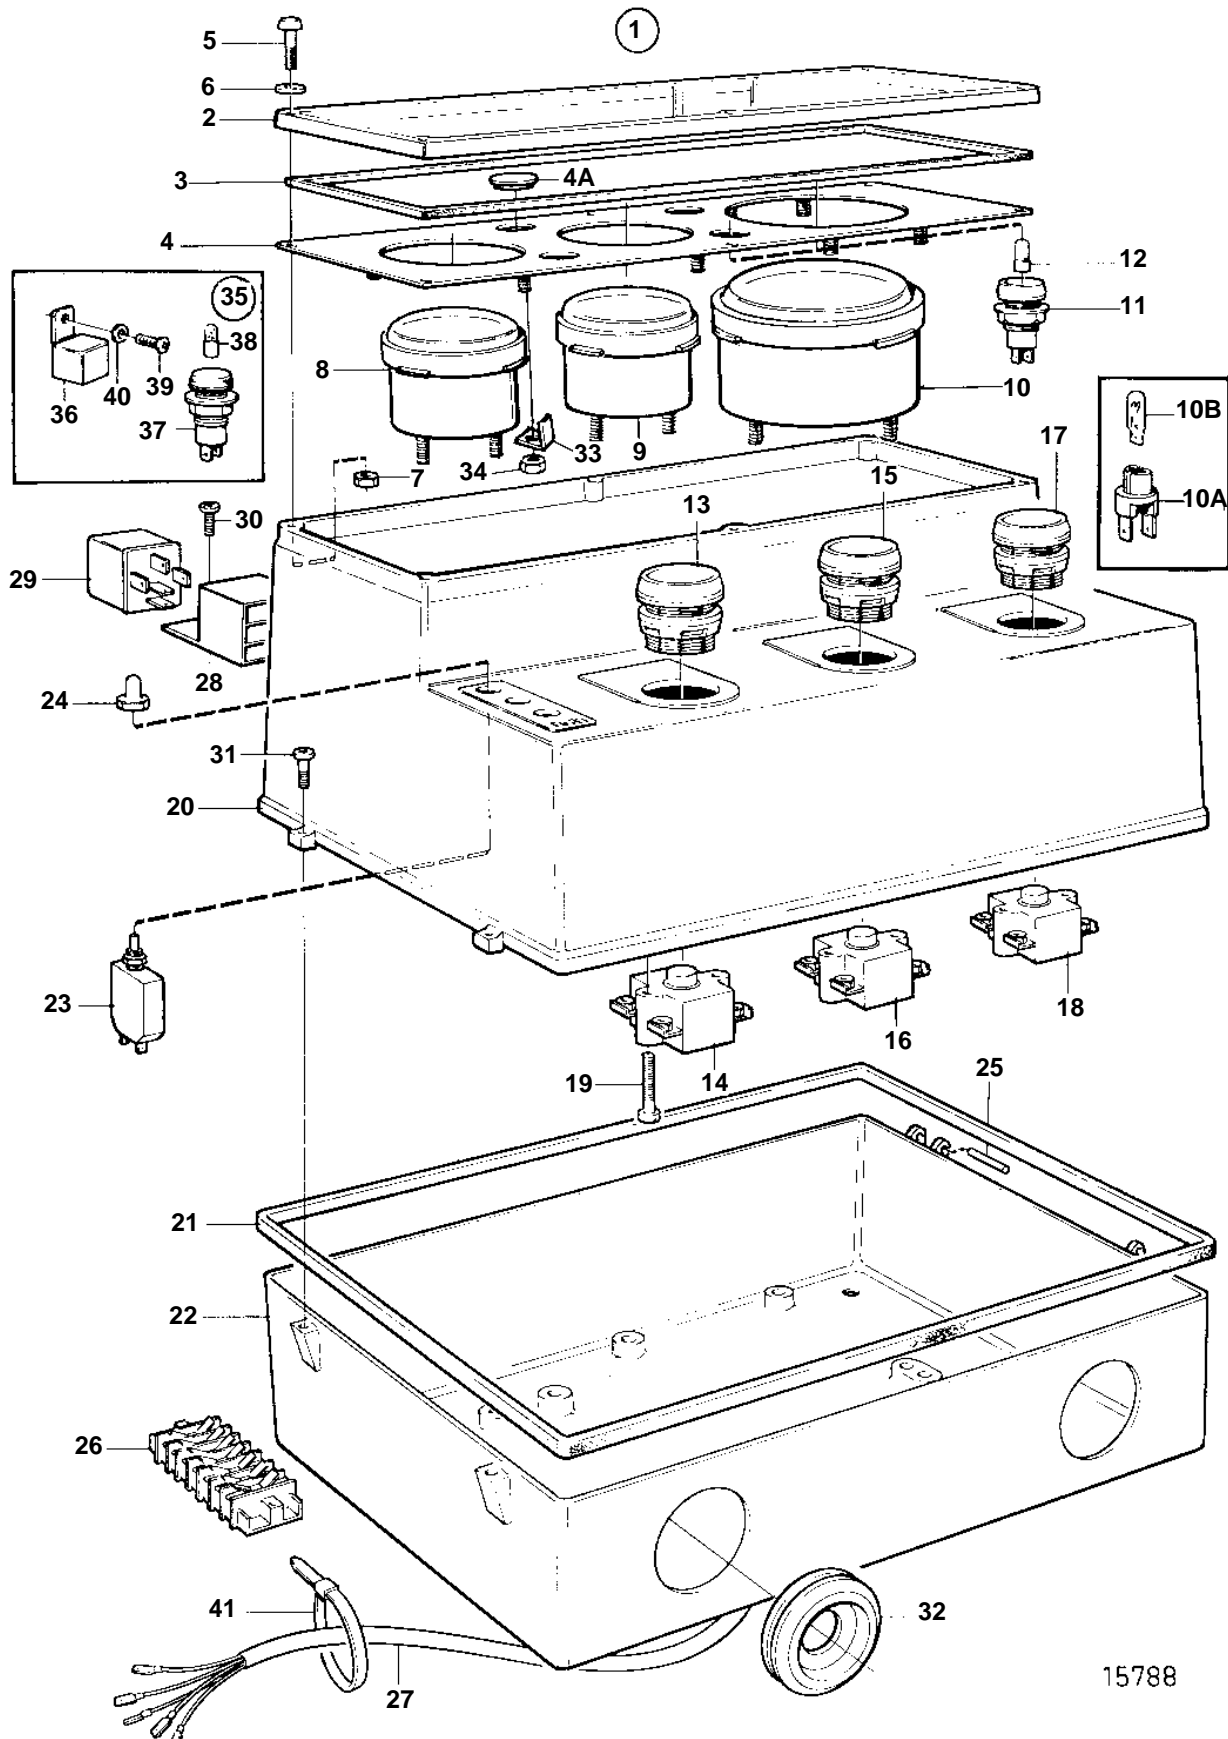

COMMON

15788

COMMON

REF	PART NO.	QTY	DESCRIPTION	NOTES
1	873627	1	Instrument panel	
2	873654	1	• Cover glass	
3	849885	1	• Sealing strip	
4	873614	1	• Instrument plate	
4A		3	• Protecting plug	
5	849963	6	• Screw	
6	862501	6	• Gasket	
7	965483	6	• Nut	
8	873625	1	• Instrument, oil-pressure	24V
9	873624	1	• Instrument, temperature	24V
10	873657	1	• Tachometer, hour/tachometer	24V
10A	863945	1	• • Bulb socket	FOR 873625,873624,873657
10B	943638	1	• • Bulb	FOR 873625,873624,873657
11	849966	1	• Bulb socket	Warning lamp, charging.
12	182034	1	• Bulb	
13	863102	1	• Push button	RED
14	863115	1	• Switch	GREEN-RED
15	863104	1	• Push button	BLACK
16	863115	1	• Switch	GREEN-RED
17	863103	1	• Push button	GREEN
18	863116	1	• Switch	GREEN
19	956063	6	• Screw	
20	849838	1	• Cover	
21	849840	1	• Sealing strip	
22	849839	1	• Box	
23	968821	1	• Fuse	16A
	966689	1	• Fuse	8A
24	862006	2	• Protective cap	
25	951967	2	• Spring pin	
26	849992	1	• Terminal block	5-POLE
	849993	2	• Terminal block	7-POLE
27	873651	1	• Wiring harness	
28	946556	3	• • Housing	
29	8153600	2	• Relay	24V
30	956074	3	• Screw	
31	862281	2	• Screw	
32	943920	1	• Protecting plug	
33		8	• Brace	
34	963103	8	• Lock nut	
35			• Alarm separator	
36	863724	1	• Alarm separator	
37	863721	1	• Bulb socket	Warning lamp, low coolant level.
	863722	1	• Bulb socket	Warning lamp, low oil pressure.
	863723	1	• Bulb socket	Warning lamp, high coolant temperature.
38	182034	3	• Bulb	
39		1	• Cross recessed screw	
40	955892	1	• Washer	
41	948210	X	Strip clamp	