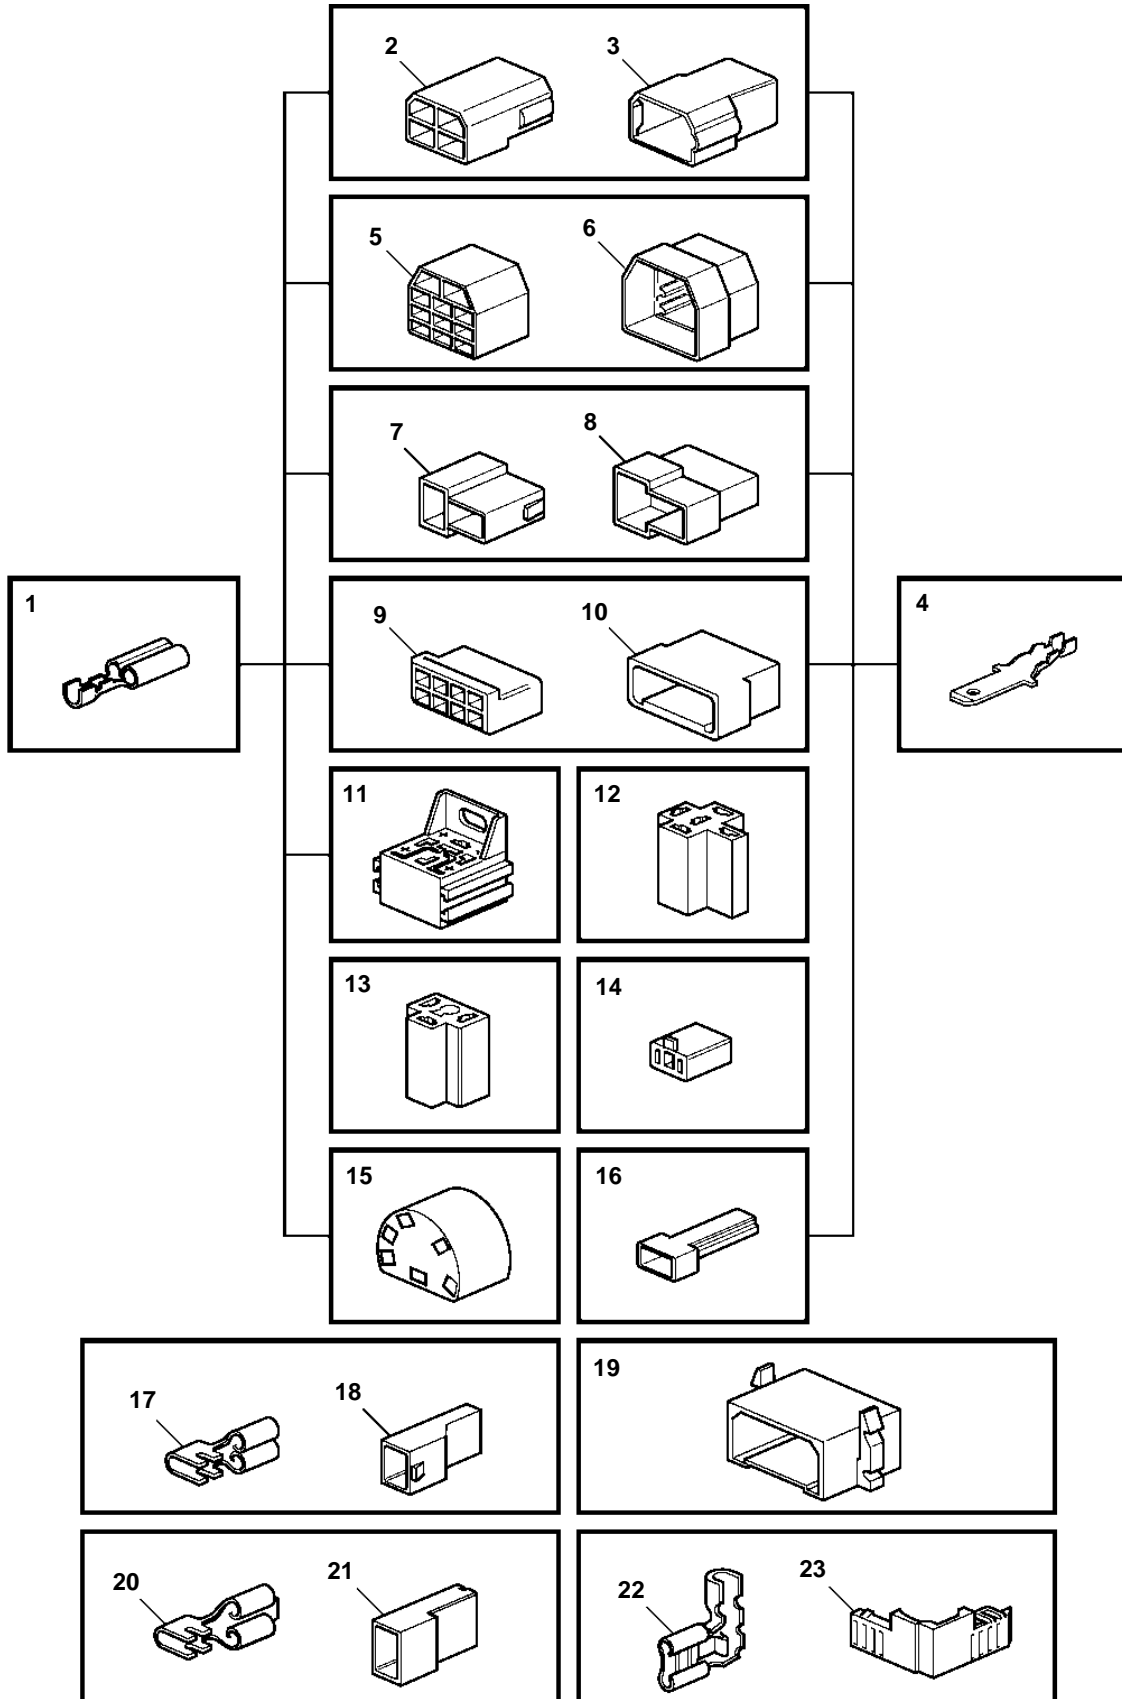

COMMON

COMMON

REF	PART NO.	DESCRIPTION	NOTES
1	973150	Cable terminal	6,3x0,8x1,1-2,5sq.mm
	949206	Cable terminal	6,3x0,8x4,0-6,0sq.mm
2	948856	Receptacle housing	6,3x4 NATURAL
3	948855	Tab housing	6,3x4 NATURAL
4	973117	Cable terminal	6,3x0,8x0,5-1,0mm ²
	881487	Cable terminal	6,3x0,8x0,75-2,5sq.mm
	881488	Cable terminal	6,3x0,8x4,0-6,0sq.mm
5	945830	Receptacle housing	6,3x11 NATURAL
6	945831	Tab housing	6,3x11 NATURAL
7	958210	Receptacle housing	6,3x2 BLACK
8	958209	Tab housing	6,3x2 BLACK
9	944076	Receptacle housing	6,3x8 NATURAL
10	948857	Tab housing	6,3x8 NATURAL
11	977184	Tab housing	6,3x5x4,8/2,8x4
12	1214948	Receptacle housing	6,3x5 BLACK
13	945469	Receptacle housing	6,3x3 BLACK
14	1578937	Receptacle housing	6,3x2 NATURAL
15	828624	Receptacle housing	6,3x6
16	958207	Tab housing	6,3x1 BLACK
17	949405	Cable terminal	4,8x1,1-2,5sq.mm
18	947848	Receptacle housing	4,8x1 NATURAL
19	944077	Housing	6,3x8 NATURAL
20	881483	Cable terminal	6,3x0,8x1,1-2,5sq.mm
	881484	Cable terminal	6,3x0,8x4,0-6,0sq.mm
21	949597	Housing	6,3x1 NATURAL
	943511	Receptacle housing	6,3x1 NATURAL
22	881489	Cable terminal	6,3x0,8x1,1-2,5
23	944221	Receptacle housing	6,3x1 NATURAL