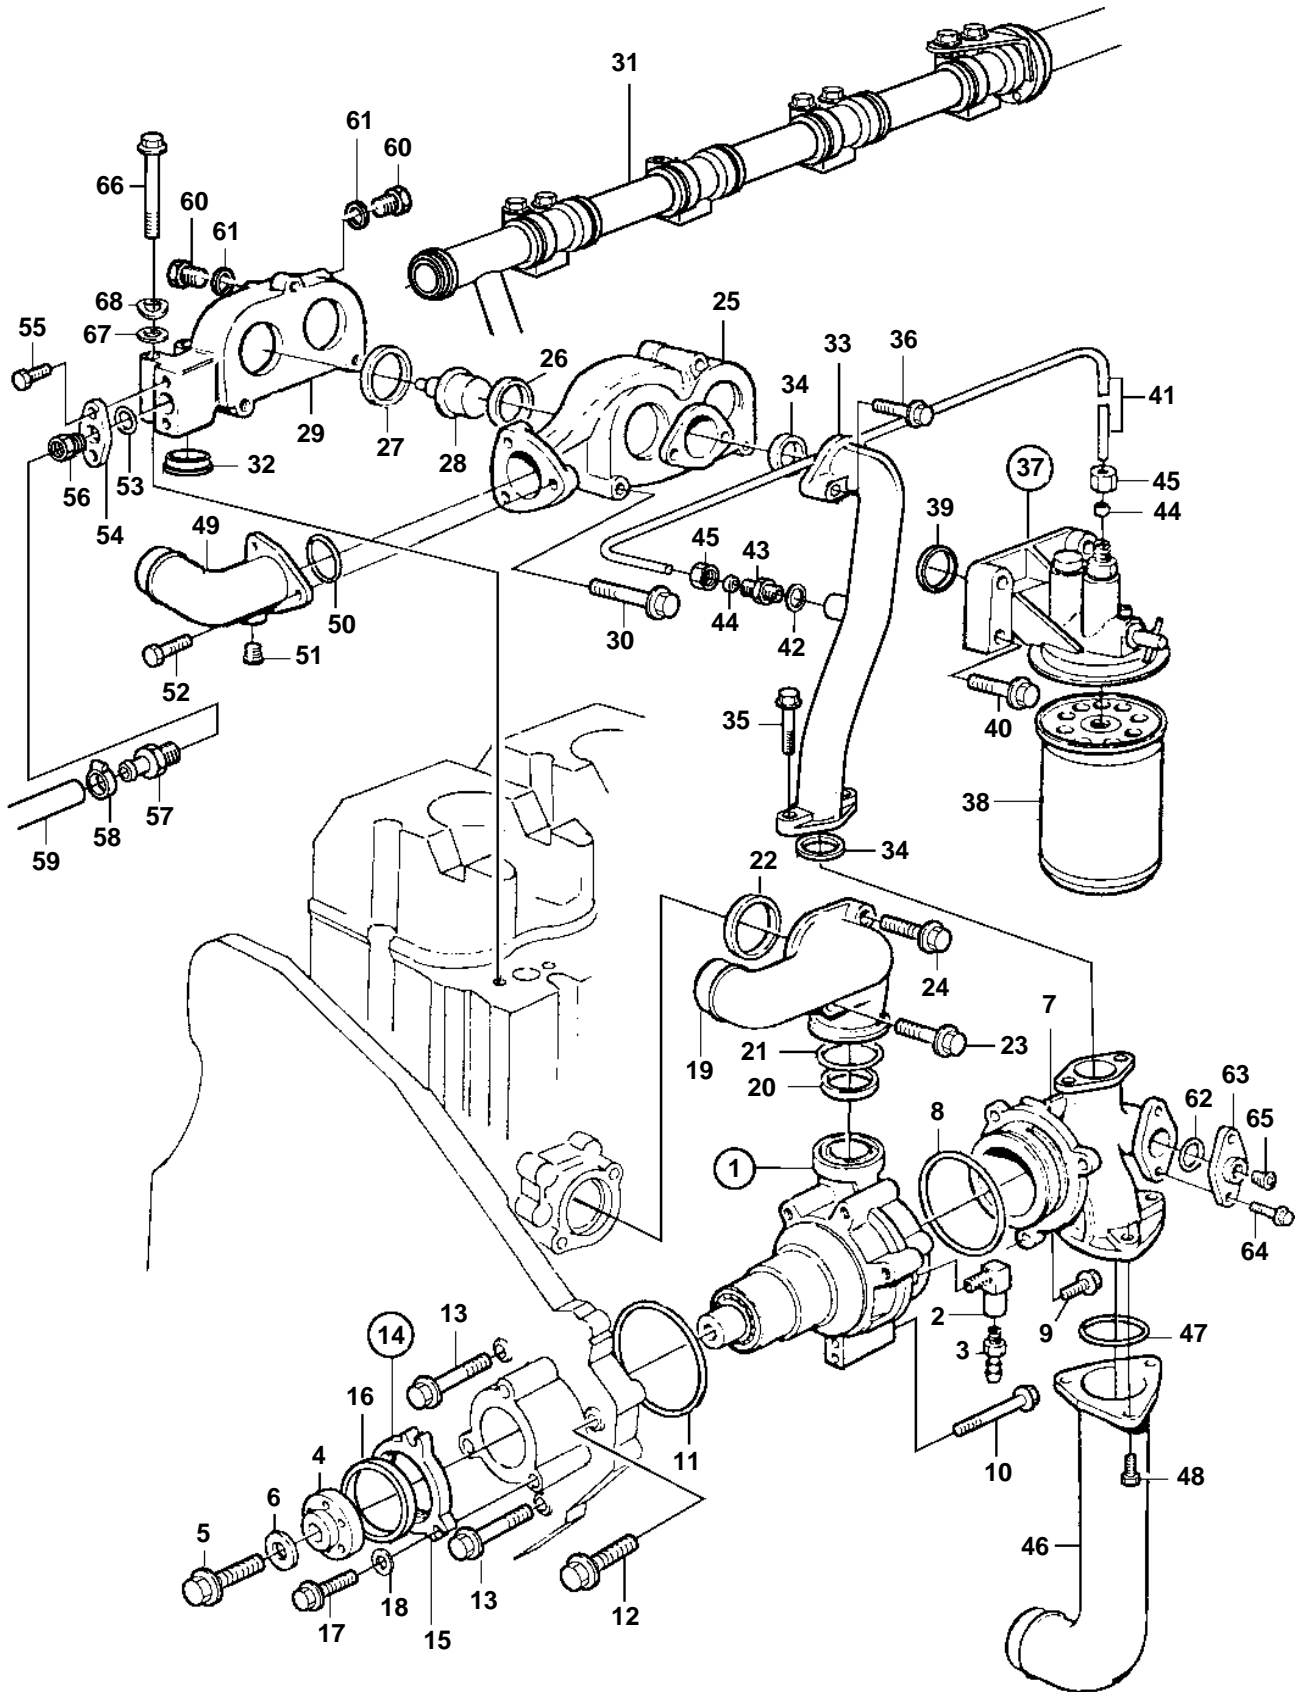

TID162AG, TID162AGP, TID162AP, TID162APB

TID162AG, TID162AGP, TID162AP, TID162APB

REF	PART NO.	QTY	DESCRIPTION	SEE SEC.	NOTES
1	1543380	1	Water pump		REPLACED BY 1556330. Replaced by 8149980.
				413	
	1556330	1	Water pump		REPL BY 8419980. Replaced by 8149980.
				1891	
	8149980	1	Circulation pump		
	3803305	1	Circ. pump, exch		Exchange unit
				1891	
2	1543847	1	Nipple		
3	966723	1	Peg		
4	1543891	1	Hub		
5	471555	1	Screw		
6	1543923	1	Washer		
7	1543809	1	Rear section		Replaced by 1pc 1556080, 1pc 1556081, 1pc 1556082, 1pc 1543580, 2pcs 1543572 and 1pc 1556088.
8	925096	1	O-ring		
9	945444	3	Flange screw		
10	965183	2	Flange screw		
11	925266	1	O-ring		
12	965223	1	Flange screw		
13	947790	2	Flange screw		
14		1	Retainer		
15	1543539	1	· Retainer		
16	1543908	1	· Sealing ring		
17	946470	3	Flange screw		
18	955894	3	Washer		
19	866159	1	Pipe		(864334)
20	1543573	1	Sealing ring		Replaced by 1 ea sealing ring 1556397 and 1 ea ring 1556412.
	1556397	1	Sealing ring		
21	1556412	1	Ring		FOR 1556397
22	1543172	1	Sealing ring		
23	965182	1	Flange screw		
24	945444	1	Flange screw		
25	1556987	1	Thermostat housing		
26	1544710	2	Sealing ring		
27	1544410	2	Sealing ring		
28	8149186	2	Thermostat		86°C
29	862141	1	Rear section		
30	965184	3	Screw		
31		1	Collecting pipe	3950	
32	1543566	2	Sealing ring		
33	1543869	1	Tube		Replaced by 1pc 1556080, 1pc 1556081, 1pc 1556082, 1pc 1543580, 2pcs 1543572 and 1pc 1556088.
34	1556949	2	Sealing ring		
35	947760	2	Flange screw		
36	973924	2	Flange screw		(965179)
37		1	Bracketfor cooling water filter		
				417	
38	1699830	1	Coolant filter		(1661964)
39	469846	1	Sealing ring		
40	946671	4	Flange screw		
41	1556088	1	Tube		
42	957178	1	Gasket		
43	941754	1	Nipple		
44	956969	2	Ferrule		
45	956983	2	Nut		
46	849739	1	Coolant pipe		
47	925255	1	O-ring		
48	945444	3	Flange screw		
49	862103	1	Coolant pipe		
50	925255	1	O-ring		
51	479977	1	Plug		(952077)
52	945444	3	Flange screw