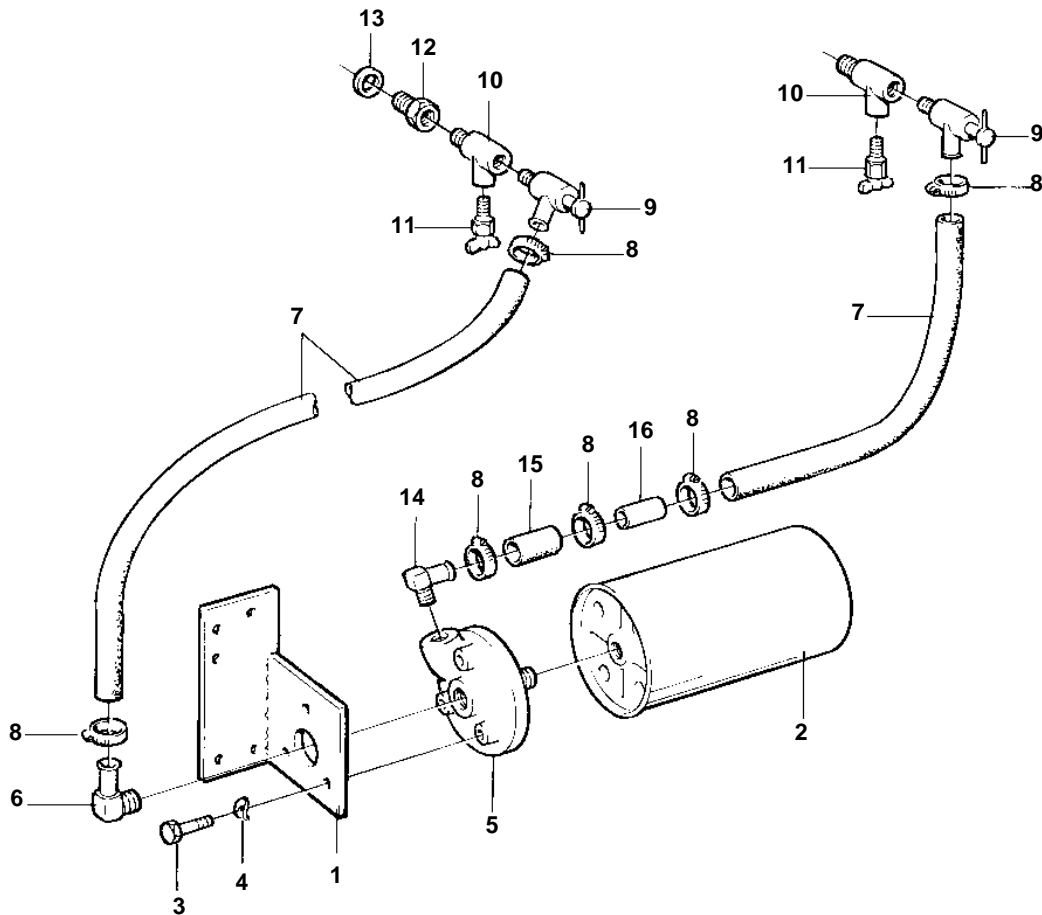

COMMON

**COMMON**

REF	PART NO.	QTY	DESCRIPTION	NOTES
1	836462	1	Bracket	
2	366822	1	Filter	
3	955525	3	Screw	
4	941907	3	Spring washer	
5	836440	1	Bracket	
6	961606	1	Elbow nipple	
7	952969	X	Rubber hose	L = 4000 MM
8	943472	6	Hose clamp	
9	365287	2	Tap	
10	827932	2	Nipple	
11	82745	2	Tap	
12	821335	1	Plug	SEE GROUP 2A
13	469328	1	Gasket	
14	961656	1	Nipple	
15	952969	X	Rubber hose	L = 80 MM
16	365275	1	Flow indicator	