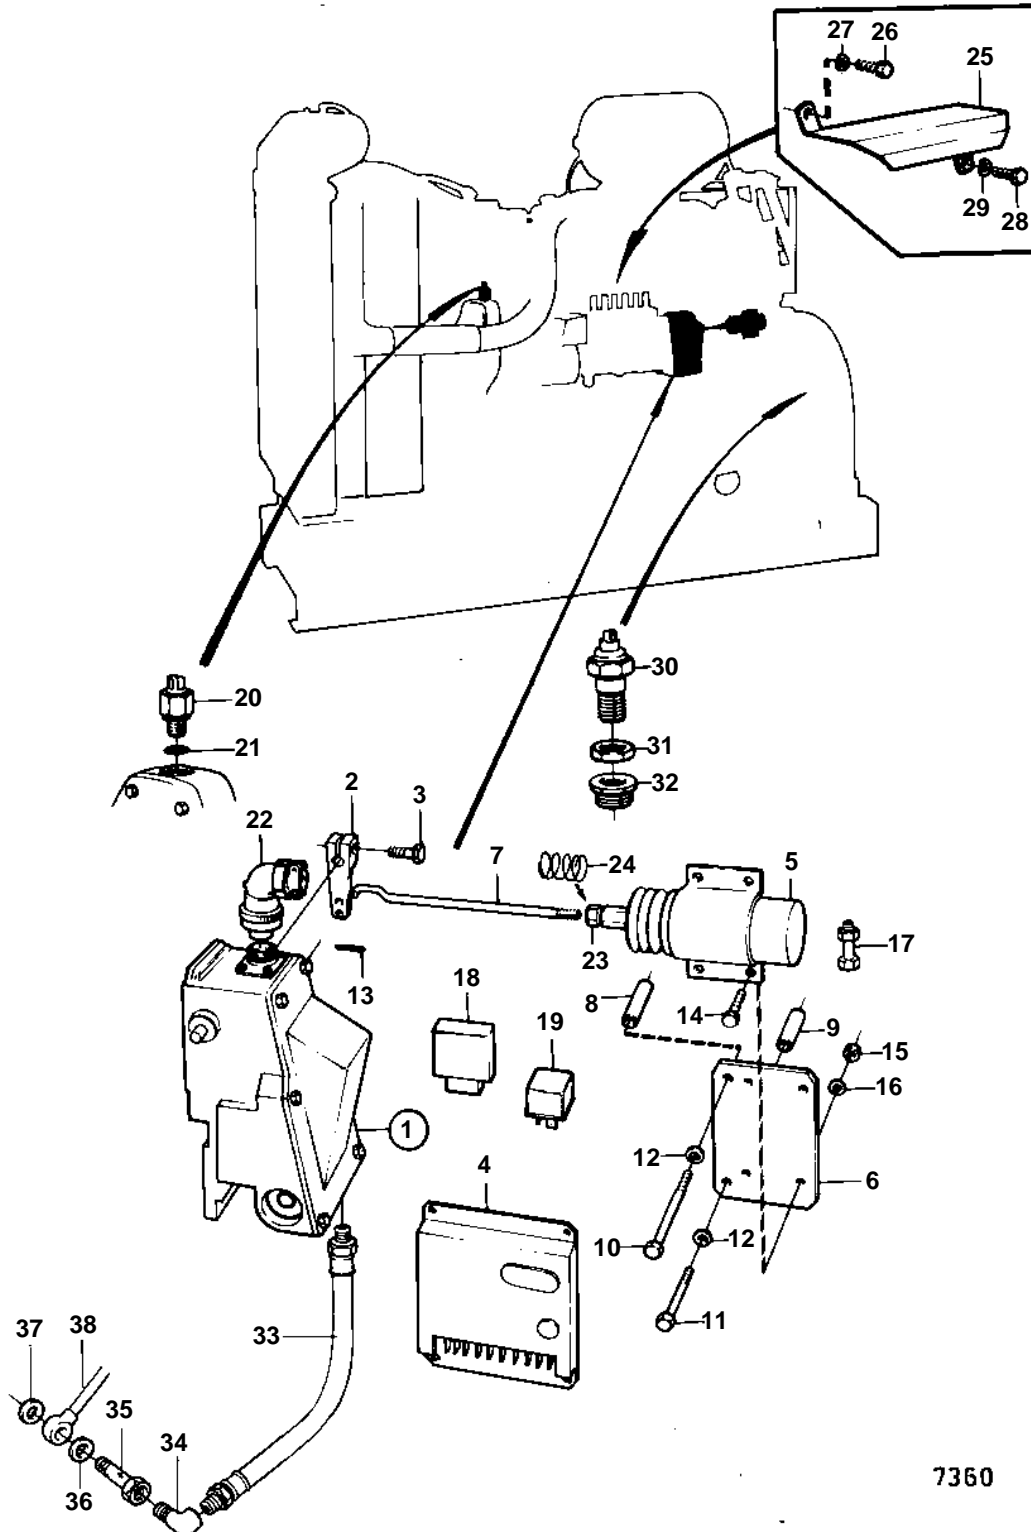

TID121FP,TID121FG

7360

TID121FP,TID121FG

| REF | PART NO. | QTY | DESCRIPTION       | NOTES                                      |
|-----|----------|-----|-------------------|--|
| 1   | 846377   | 1   | Actuator          |  |
| 2   | 846426   | 1   | Lever             |  |
| 3   | 955637   | 1   | Screw             |  |
| 4   | 846378   | 1   | Control unit      |  |
| 5   | 881532   | 1   | Stop solenoid     | 24V  |
| 6   | 846422   | 1   | Bracket           |  |
| 7   | 846423   | 1   | Pull link         |  |
| 8   | 846424   | 1   | Spacer sleeve     | L = 64 MM                                  |
| 9   | 846425   | 1   | Spacer sleeve     | L = 30 MM. STOP SOLENOID ENERGIZED TO STOP |
|     | 847010   | 1   | Sleeve            | L = 98 MM. STOP SOLENOID ENERGIZED TO RUN  |
| 10  | 955542   | 1   | Screw             | L = 83 MM                                  |
| 11  | 955536   | 1   | Screw             | L = 45 MM. STOP SOLENOID ENERGIZED TO STOP |
|     | 942338   | 1   | Screw             | L = 114 MM. STOP SOLENOID ENERGIZED TO RUN |
| 12  | 942336   | 2   | Spring washer     |  |
| 13  | 907824   | 1   | Cotter pin        |  |
| 14  | 955270   | 4   | Screw             |  |
| 15  | 955781   | 4   | Nut               |  |
| 16  | 941906   | 4   | Spring washer     |  |
| 17  | 881191   | 1   | Cable union       |  |
| 18  | 843910   | 1   | Race gard         |  |
| 19  | 1504951  | 1   | Relay             | 24V 150A                                   |
| 20  |          | 1   | TACHOMETER SENSOR | SEE GROUP 3                                |
| 21  | 925059   | 1   | O-ring            |  |
| 22  | 846580   | 1   | Angle contact     |  |
| 23  | 955857   | 1   | Nut               | STOP SOLENOID ENERGIZED TO RUN             |
| 24  | 847009   | 1   | Return spring     | STOP SOLENOID ENERGIZED TO RUN             |
| 25  | 847152   | 1   | Heat shield       |  |
| 26  | 940100   | 1   | Screw             |  |
| 27  | 941906   | 1   | Spring washer     |  |
| 28  | 940133   | 1   | Screw             |  |
| 29  | 942336   | 1   | Spring washer     |  |
| 30  | 834551   | 1   | Sender            |  |
| 31  | 963935   | 1   | Nut               |  |
| 32  | 846717   | 1   | Bushing           |  |
| 33  | 1507501  | 1   | Hose              |  |
| 34  | 180110   | 1   | Elbow nipple      |  |
| 35  | 942008   | 1   | Hollow screw      |  |
| 36  | 18671    | 1   | Gasket            |  |
| 37  | 11998    | 1   | Gasket            |  |
| 38  |          | 1   | RETURN FUEL PIPE  | SEE GROUP 2C                               |