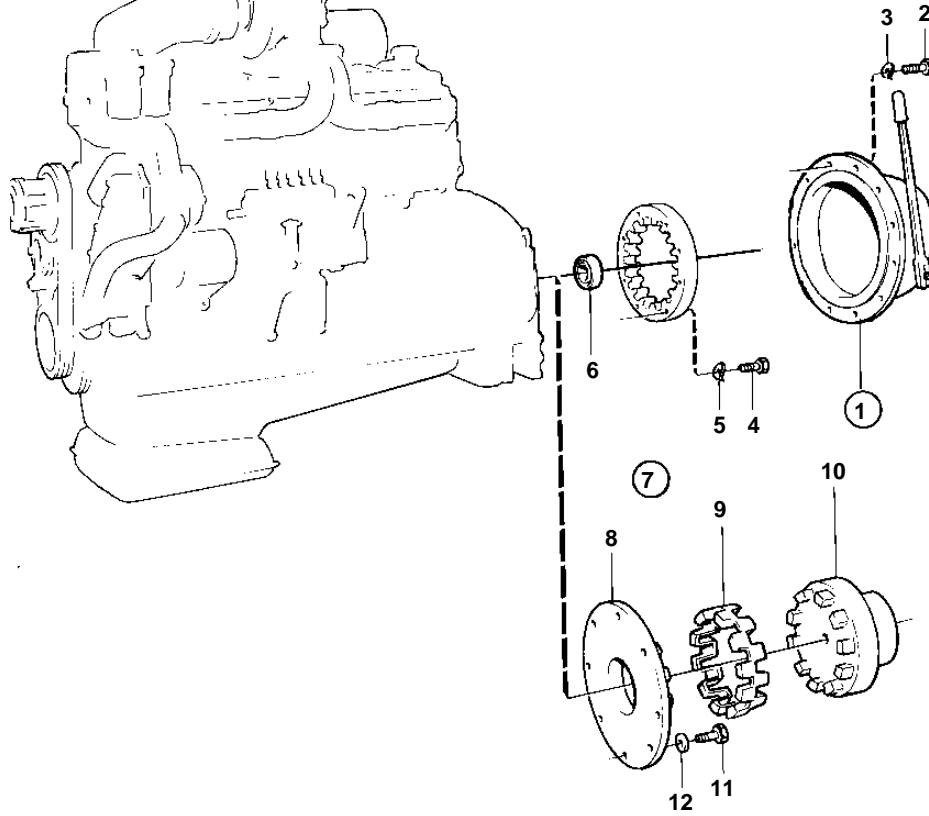

TID121FP,TID121FG

6822

TID121FP,TID121FG

REF	PART NO.	QTY	DESCRIPTION	NOTES
1	842520	1	Clutch	
	846730	1	Clutch	SEE GROUP 4D
	849582	1	Clutch	
2	940160	12	Screw	
3	941909	12	Spring washer	
4	955562	8	Screw	
	955561	8	Screw	FOR-846730
5	940280	8	Spring washer	
6	847324	1	Ball bearing	FOR-842520
7		1	COUPLING FLANGE	
8	845622	1	· Flange	
9	845621	1	· Rubber element	
10	845620	1	Clutch half	
11	960692	8	Screw	
12	949869	8	Washer	