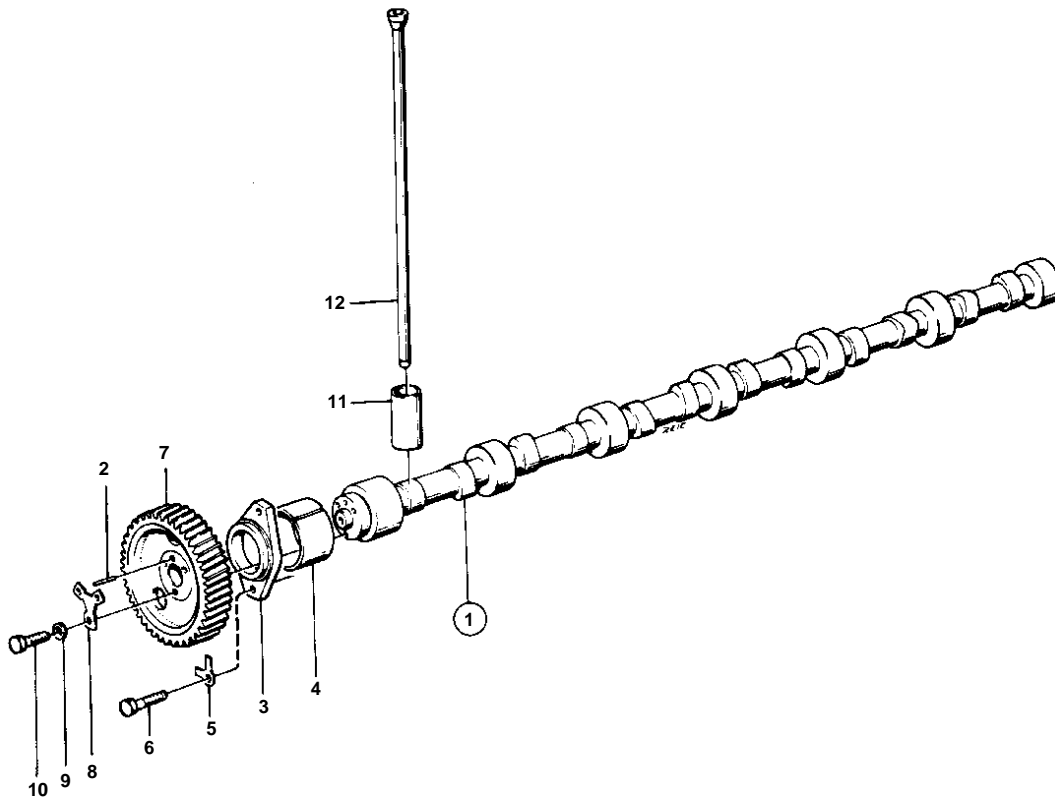

TID120FG, TID120F PP

5461

TID120FG,TID120F PP

REF	PART NO.	QTY	DESCRIPTION	SEE SEC.	NOTES
1	468723	1	Camshaft		
2	950558	1	• Pin		
3	469324	1	Flange		
4		1	BUSHING	02A-0301	
5	942336	2	Spring washer		
6	940115	2	Screw		
7	423079	1	Gear	02A-0700	
			Bulletin 45-01	45-01-EN	Timing Gears, 71, 100, 121
8	467052	1	Lock washer		
9	467055	3	Washer		
10	940128	3	Screw		
11	422318	12	Tappet		
12	423021	12	Push rod		