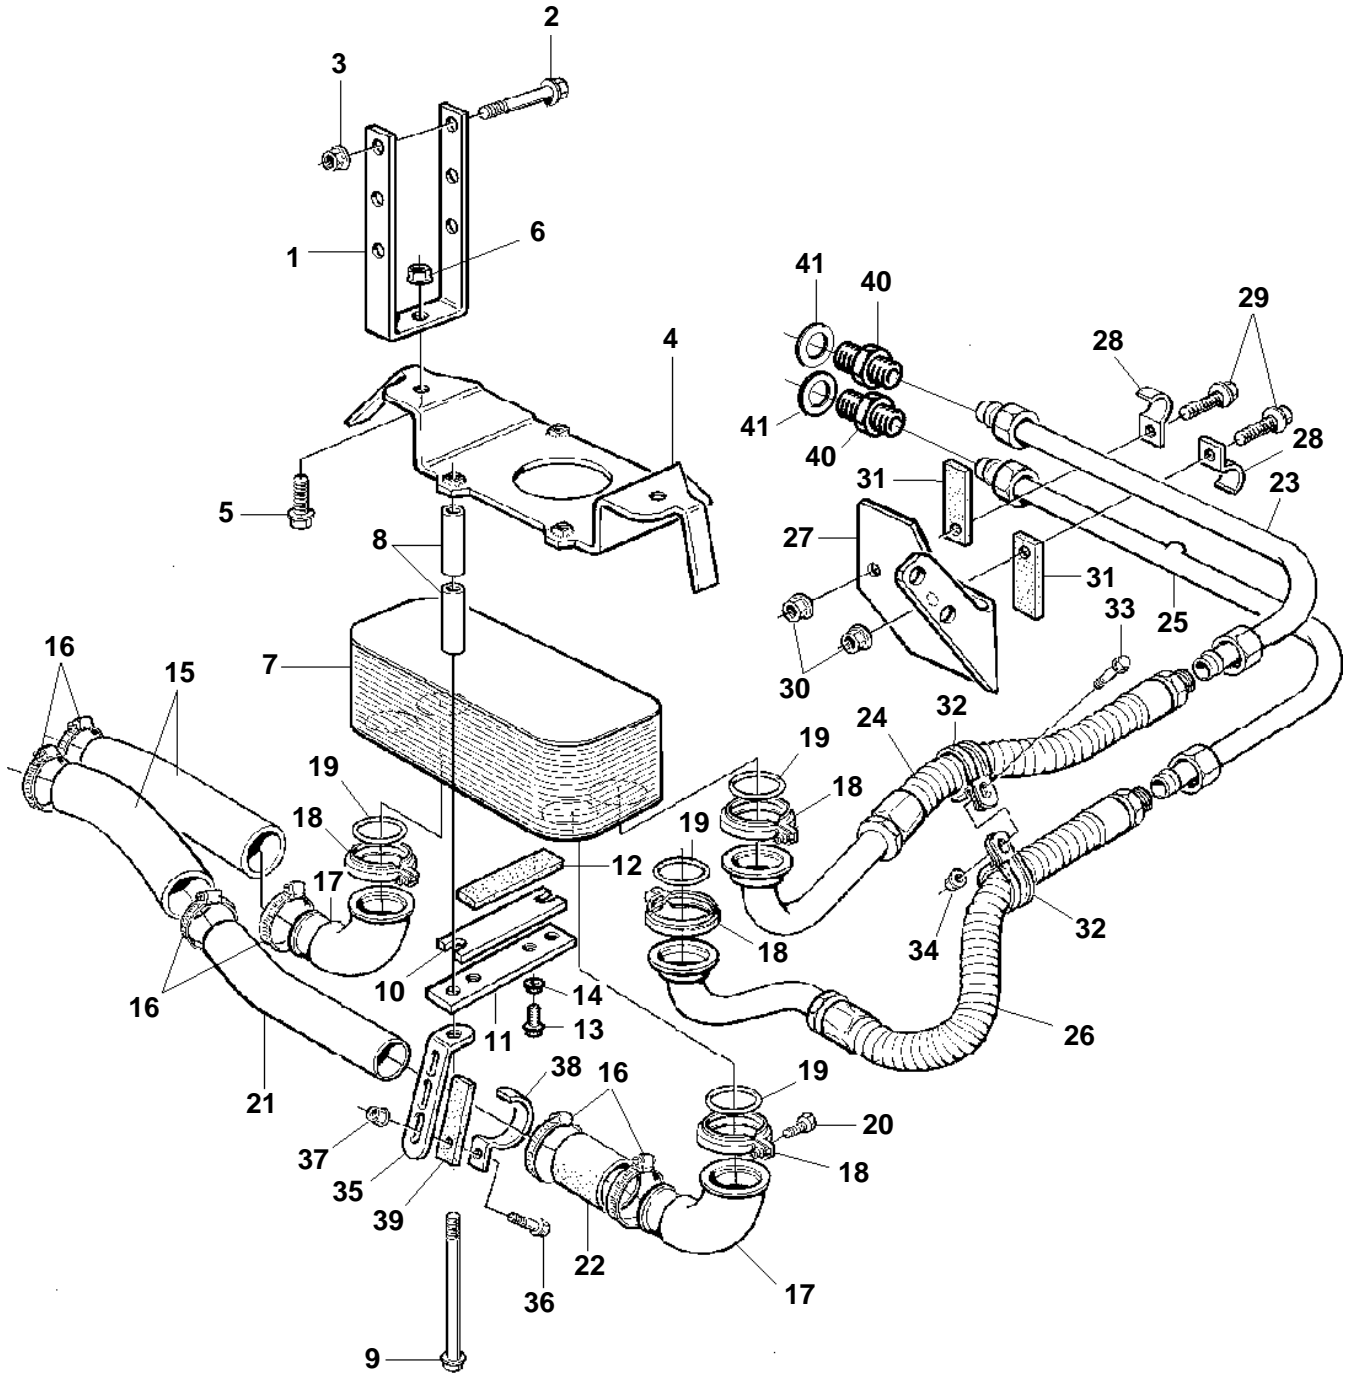

DH10A

## DH10A

| REF | PART NO. | QTY | DESCRIPTION     |
|-----|----------|-----|-----------------|
| 1   | 9957509  | 2   | Bracket         |
| 2   | 946474   | 4   | Screw           |
| 3   | 979230   | 4   | Flange nut      |
| 4   | 8154537  | 1   | Bracket         |
| 5   | 946752   | 2   | Flange screw    |
| 6   | 971095   | 2   | Nut             |
| 7   | 11110107 | 1   | Heat exchanger  |
| 8   | 470470   | 8   | Sleeve          |
| 9   | 968699   | 4   | Flange screw    |
| 10  | 8155606  | 2   | Plate           |
| 11  | 8155609  | 2   | Rod             |
| 12  |          | 2   | Rubber spacer   |
| 13  | 965215   | 4   | Screw           |
| 14  | 955782   | 4   | Nut             |
| 15  | 1544845  | 2   | Hose            |
| 16  | 943480   | 6   | Clamp           |
| 17  | 11033655 | 2   | Pipe connection |
| 18  | 1542778  | 4   | Clamp           |
| 19  | 967343   | 4   | O-ring          |
| 20  | 949335   | 4   | Screw           |
| 21  | 3827375  | 1   | Coolant pipe    |
| 22  | 1195081  | 1   | Radiator hose   |
| 23  | 3827124  | 1   | Tube            |
| 24  | 8155201  | 1   | Tube            |
| 25  | 3828022  | 1   | Tube            |
| 26  | 8155203  | 1   | Tube            |
| 27  | 3827188  | 1   | Bracket         |
| 28  | 967943   | 2   | Clamp           |
| 29  | 946671   | 2   | Flange screw    |
| 30  | 948645   | 2   | Lock nut        |
| 31  | 308046   | 2   | Rubber spacer   |
| 32  | 945734   | 2   | Clamp           |
| 33  | 946934   | 1   | Flange screw    |
| 34  | 949278   | 1   | Lock nut        |
| 35  | 965561   | 1   | Bracket         |
| 36  | 946934   | 1   | Flange screw    |
| 37  | 949278   | 1   | Lock nut        |
| 38  |          | 1   | Clamp           |
| 39  |          | 1   | Rubber spacer   |
| 40  | 969460   | 2   | Nipple          |
| 41  | 968561   | 2   | O-ring          |