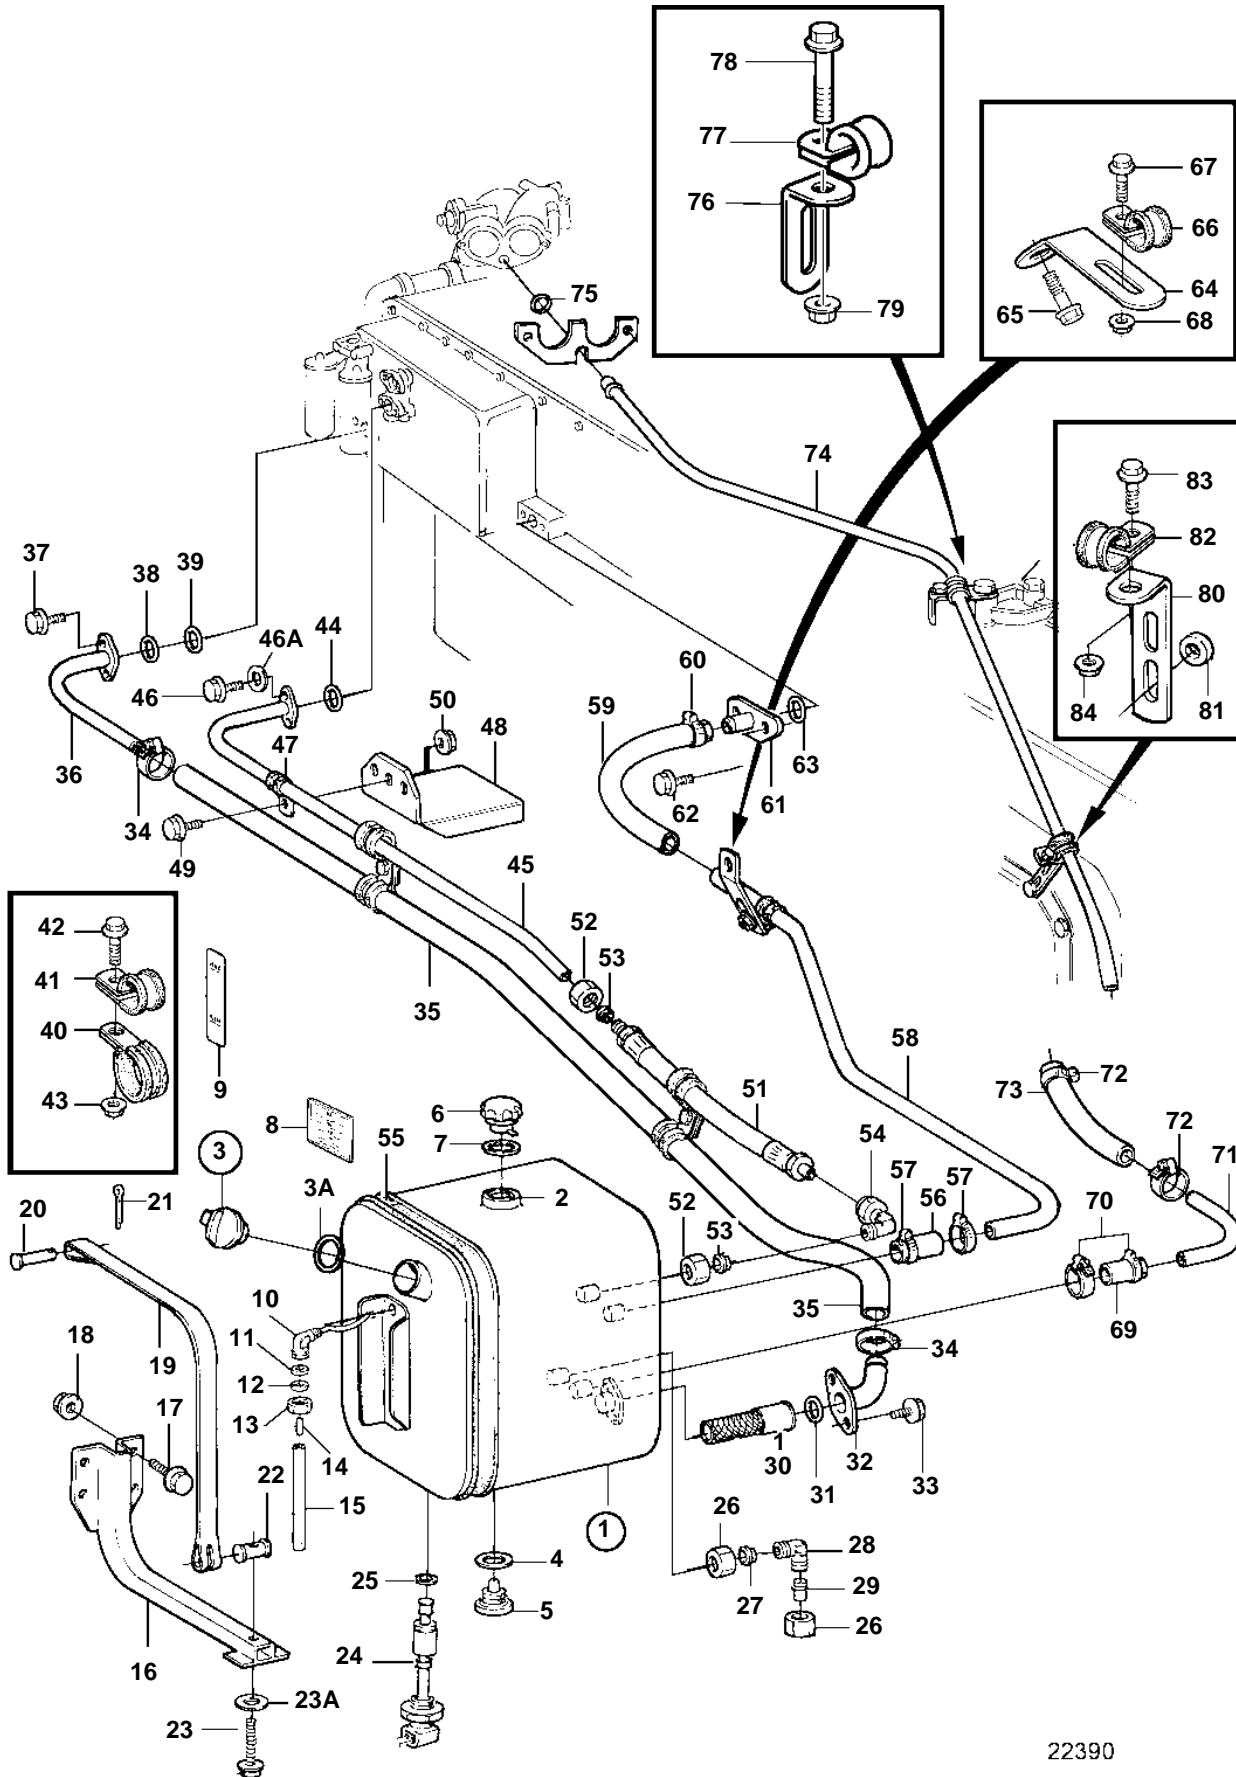

DH10A, THD102KB, THD102KD

22390

DH10A, THD102KB, THD102KD

REF	PART NO.	QTY	DESCRIPTION	NOTES
1	9521802	1	Oil tank	
2		1	• Collar	
3	1275403	1	• Oil filler cap	
3A		1	• Gasket	
4	949329	1	• Gasket	
5	949175	1	• Magnetic plug	
6	739846	1	Cover	
7	1275379	1	Gasket	
8		1	Sign	
9		1	Decal	
10	3033288	2	Nipple	
11	944472	2	Shim	
12	944474	2	Rubber gasket	
13	366934	2	Nut	
14	3018430	1	Float	
15	1190643	1	Tube	
16	3030092	2	Bracket	
17	945444	8	Flange screw	
18	948645	8	Lock nut	
19	9515386	2	Tensioning band	
20	964864	2	Pin	
21	907849	2	Cotter pin	
22	8150742	2	Pin	
23	8150741	2	Screw	
23A	976944	2	Washer	
24		1	Level sensor	SE GROUP 30
25		1	Gasket	SE GROUP 30
26	956988	2	Nut	
27	956974	1	Ferrule	
28	957074	1	Elbow nipple	
29	964092	1	Plug	
30	3028663	1	Oil pump screen	
31	1195358	1	Rubber ring	
32	3034211	1	Connector	
33	945444	2	Flange screw	
34	943475	2	Hose clamp	
35	9516185	1	Hose	
36	3826448	1	Suction pipe	For DH10A.
	425457	1	Suction pipe	For THD102KB and THD102KD.
37	946173	2	Flange screw	
38	469354	1	Sealing ring	
39	469845	1	Rubber ring	
40	952642	2	Clamp	
41	952633	1	Clamp	
	952637	1	Clamp	I.D.=28,6mm
42	946934	2	Flange screw	
43	949278	2	Lock nut	
44	469479	1	Sealing ring	
45	425488	1	Oil return pipe	
46	955525	2	Screw	
46A	941907	2	Spring washer	
47	952633	1	Clamp	For THD102KB and THD102KD.
48	425487	1	Bracket	For THD102KB and THD102KD.
49	946544	1	Flange screw	For THD102KB and THD102KD.
50	945407	1	Flange nut	For THD102KB and THD102KD.
51	469918	1	Cable	
52	956988	2	Nut	
53	956974	2	Ferrule	
54	944258	1	Nipple	
55	1075220	X	Rubber moulding	
56	973972	X	Rubber hose	
57	943475	2	Hose clamp	
58	9516980	1	Tube	