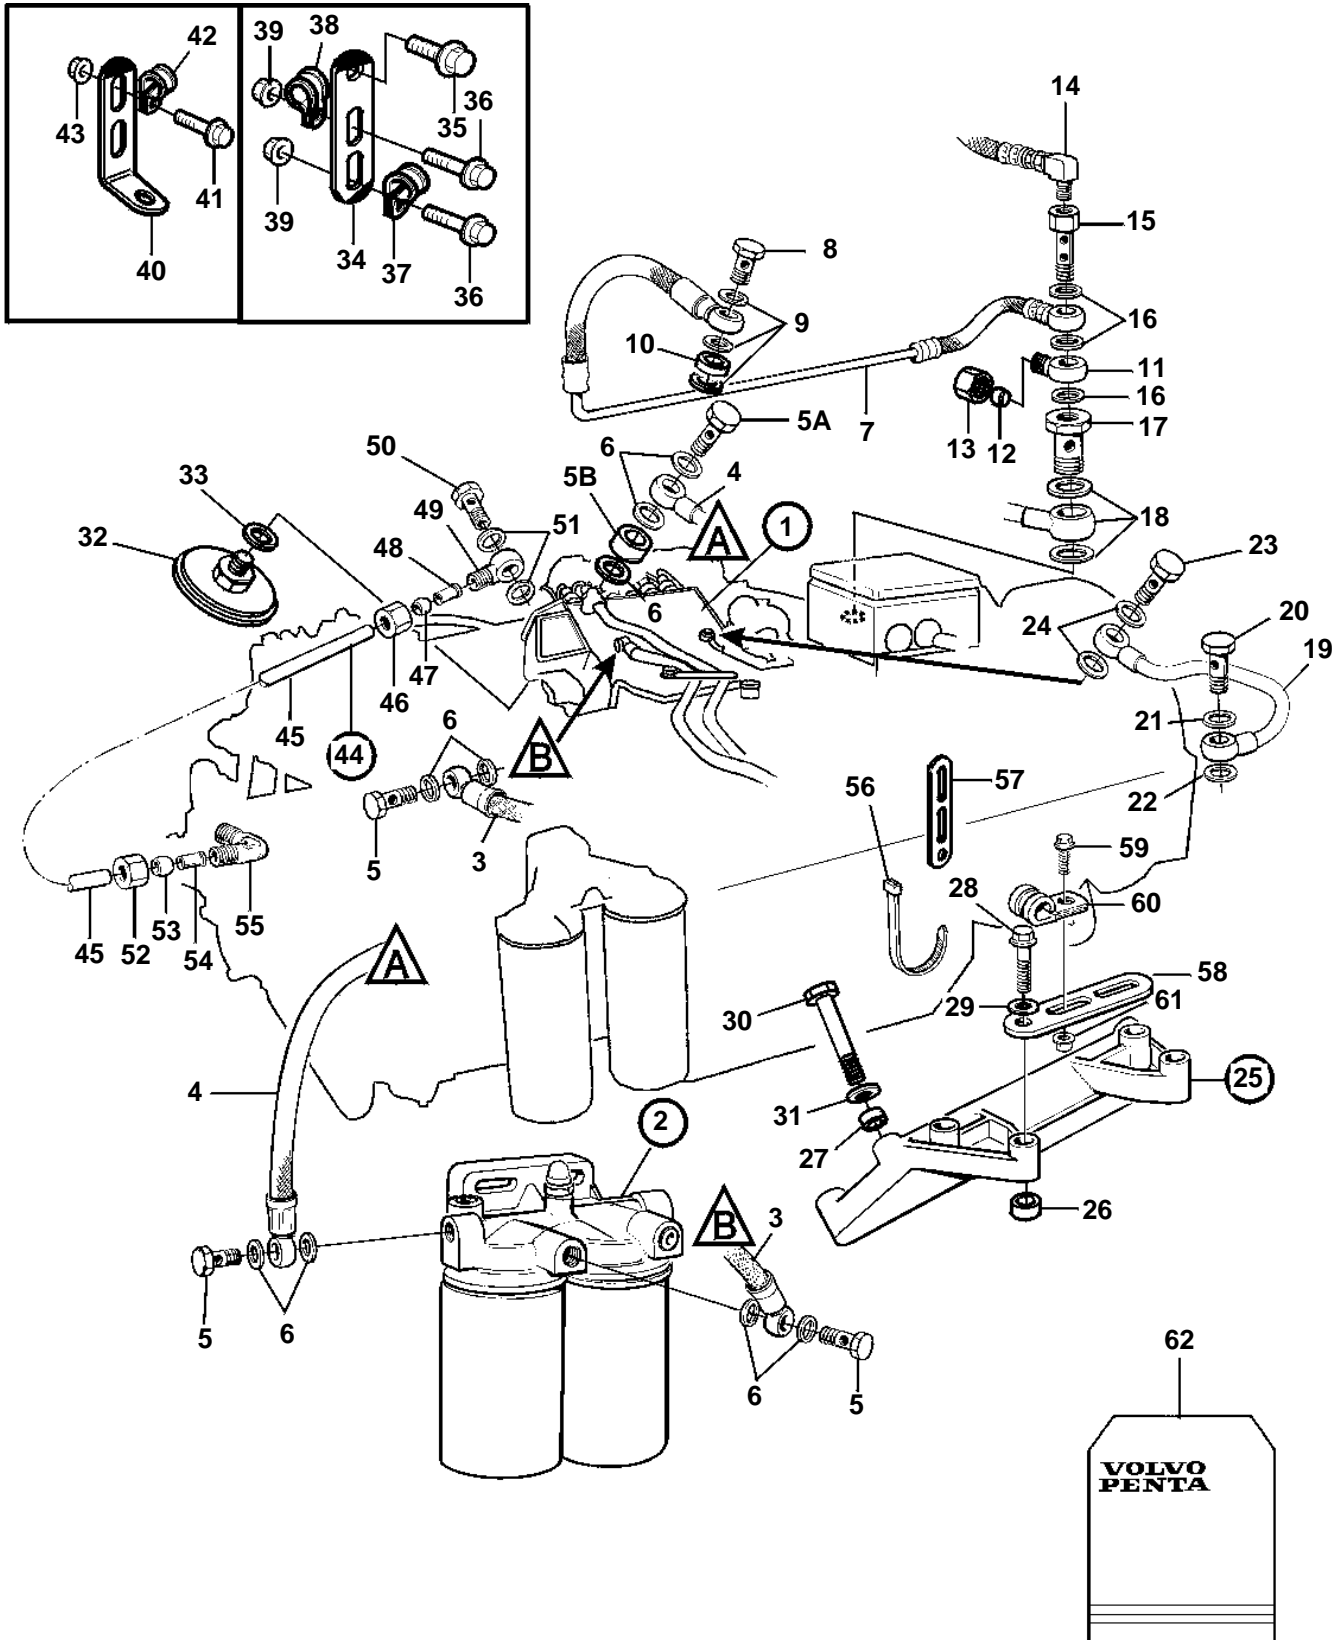

THD102KB, THD102KD

THD102KB, THD102KD

REF	PART NO.	QTY	DESCRIPTION	SEE SEC.	NOTES
1	425663	1	Injection pump		
	3803675	1	Injection pump, exch Comps. not spec.		Exchange unit
2		1	Filter housing	3753	
3		1	Fuel pipe		
4		1	Fuel pipe		
5	25167	3	Hollow screw		
5A	978197	1	Hollow screw		
5B	1678297	1	Spacer sleeve		
6	969011	9	Gasket		
7	3979101	1	Oil pipe		
8	943103	1	Hollow screw		
9	947281	3	Gasket		
10	1586847	1	Spacer sleeve		
11	945417	1	Nipple		
12	943006	1	Plug		
13	954356	1	Cap nut		
14		1	Oil feed pipe	3504	
15	425566	1	Hollow screw		
16	11994	3	Gasket		
17	479464	1	Hollow screw		
18		1	Connector	3503	
19	3979104	1	Tube		
20	942007	1	Hollow screw		
21	11998	1	Gasket		18X24
22	942703	1	Gasket		14X24
23	25167	1	Hollow screw		
24	969011	2	Gasket		
25	425132	1	Bracket		
26		2	· Guide sleeve		
27	417588	1	· Guide sleeve		
28	955566	4	Screw		
29	940280	4	Spring washer		
30	940156	2	Screw		
	955542	2	Screw		
31	942336	4	Spring washer		
32	477173	1	Pressure equalizer		
33	969011	1	Gasket		
34	965540	1	Bracket		
35	955512	1	Screw		
36	946544	2	Flange screw		
37	952624	1	Clamp		
38	952626	1	Clamp		
39	945407	2	Flange nut		
40	965577	1	Bracket		
41	946544	1	Flange screw		
42	952624	1	Clamp		
43	945407	1	Flange nut		
44	425660	1	Tube		
45	945460	X	· Plastic pipe		L=900mm
46	954356	1	· Cap nut		
47	954364	1	· Fitting		
48	944717	1	· Sleeve		
49	945417	1	· Nipple		
50	969299	1	Hollow screw		
51	11994	2	Gasket		
52	954356	1	Cap nut		
53	954364	1	Fitting		
54	944717	1	Sleeve		
55	954385	1	Elbow nipple		
56	948211	X	Strip clamp		
57	965540	1	Bracket		