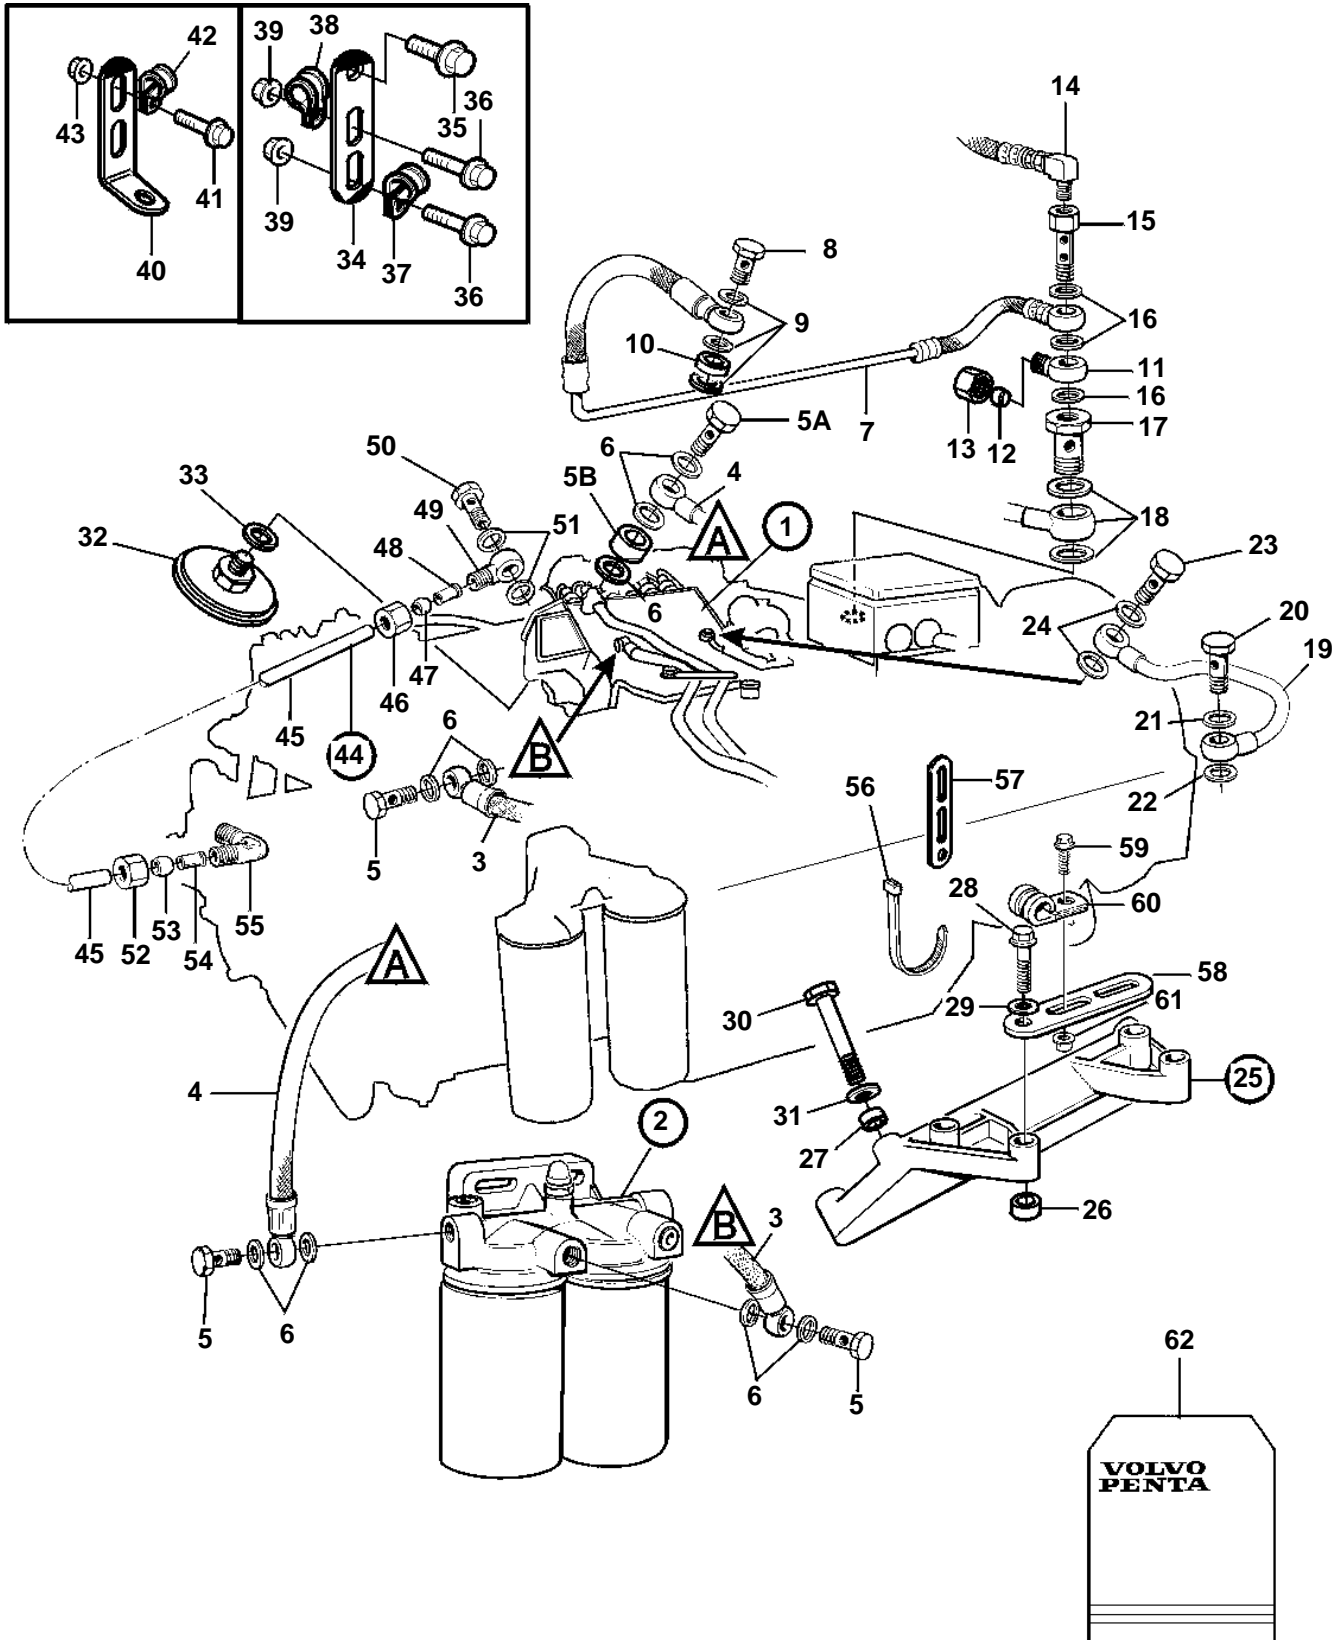

THD102KB, THD102KD

17256

THD102KB, THD102KD

REF	PART NO.	QTY	DESCRIPTION	SEE SEC.	NOTES
1	425823	1	Injection pump		
	3803677	1	Injection pump, exch		Exchange unit
2		1	Filter housing	3753	
3		1	Fuel pipe		
4		1	Fuel pipe		
5	25167	3	Hollow screw		
5A	978197	1	Hollow screw		
5B	1678297	1	Spacer sleeve		
6	969011	9	Gasket		
7	3979101	1	Oil pipe		
8	943103	1	Hollow screw		
9	947281	3	Gasket		
10	1586847	1	Spacer sleeve		
11	945417	1	Nipple		
12	943006	1	Plug		
13	954356	1	Cap nut		
14		1	Oil feed pipe	3504	
15	425566	1	Hollow screw		
16	11994	3	Gasket		
17	479464	1	Hollow screw		
18		1	Connector	3503	
19	3979104	1	Tube		
20	942007	1	Hollow screw		
21	11998	1	Gasket		18X24
22	942703	1	Gasket		14X24
23	25167	1	Hollow screw		
24	969011	2	Gasket		
25	425132	1	Bracket		
26		2	· Guide sleeve		
27	417588	1	· Guide sleeve		
28	955566	4	Screw		
29	940280	4	Spring washer		
30	940156	2	Screw		
	955542	2	Screw		
31	942336	4	Spring washer		
32	477173	1	Pressure equalizer		
33	969011	1	Gasket		
34	965540	1	Bracket		
35	955512	1	Screw		
36	946544	2	Flange screw		
37	952624	1	Clamp		
38	952626	1	Clamp		
39	945407	2	Flange nut		
40	965577	1	Bracket		
41	946544	1	Flange screw		
42	952624	1	Clamp		
43	945407	1	Flange nut		
44	425660	1	Tube		
45	945460	X	· Plastic pipe		L=900mm
46	954356	1	· Cap nut		
47	954364	1	· Fitting		
48	944717	1	· Sleeve		
49	945417	1	· Nipple		
50	969299	1	Hollow screw		
51	11994	2	Gasket		
52	954356	1	Cap nut		
53	954364	1	Fitting		
54	944717	1	Sleeve		
55	954385	1	Elbow nipple		
56	948211	X	Strip clamp		
57	965540	1	Bracket		