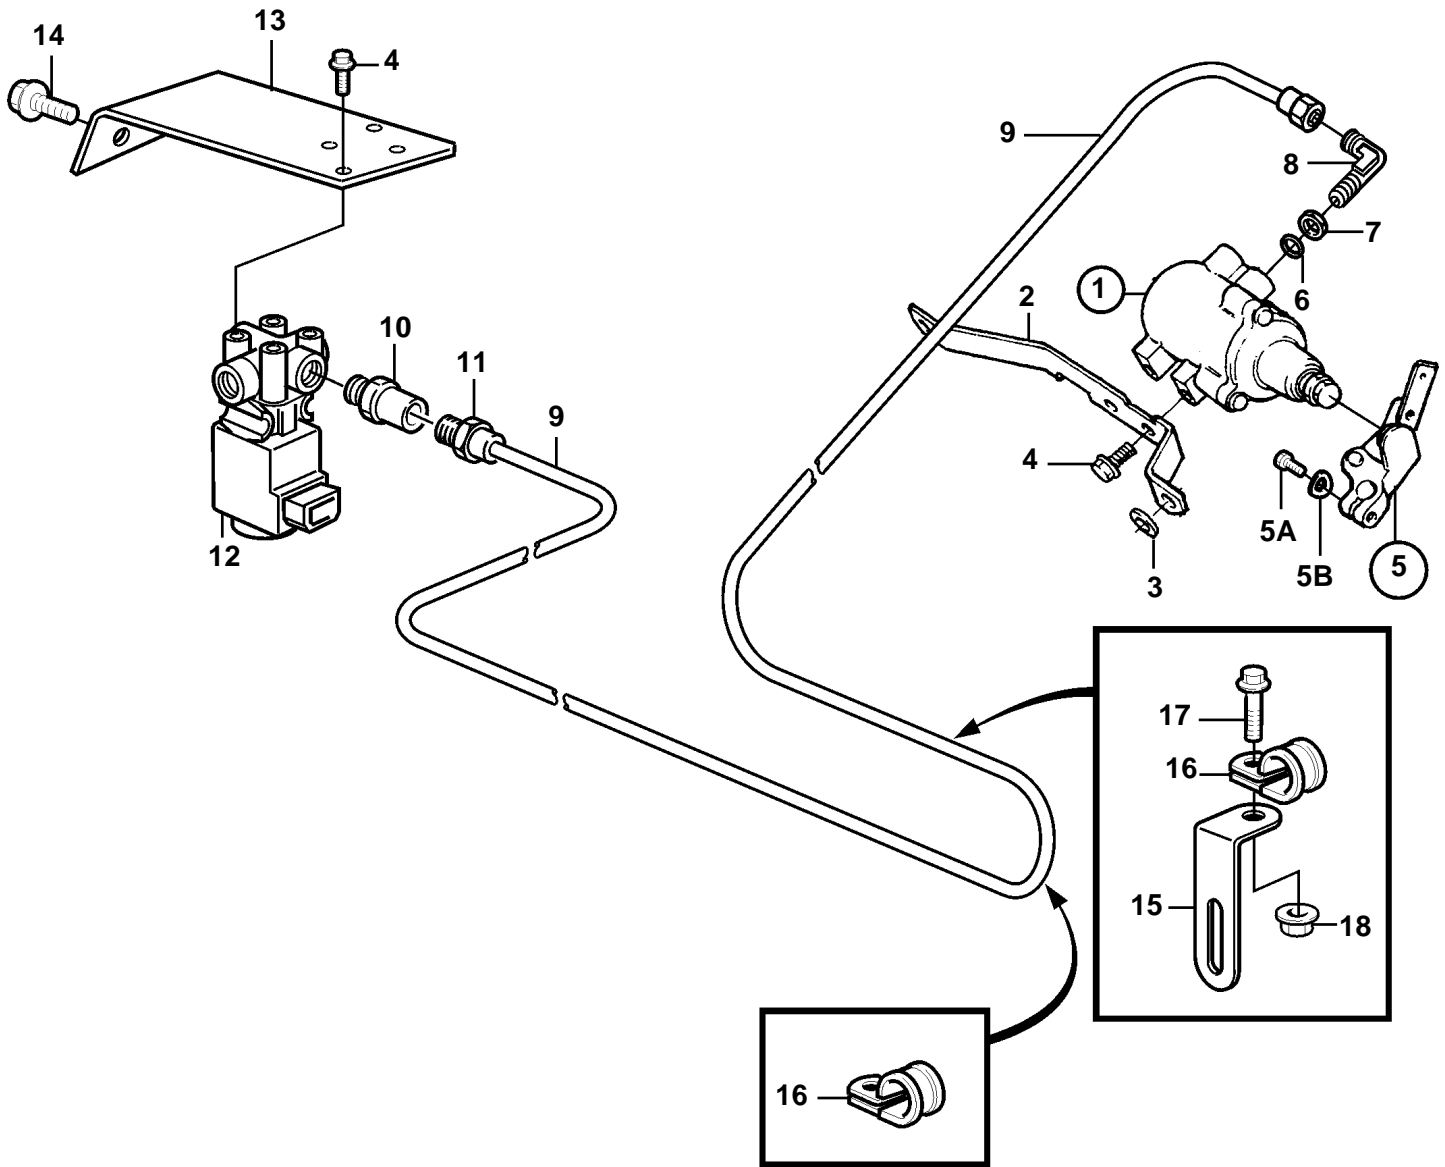

THD102KB, THD102KD

17209

THD102KB, THD102KD

REF	PART NO.	QTY	DESCRIPTION	SEE SEC.
1	1080390	1	Cylinder	
				3703
2	424942	1	Bracket	
3	941744	2	Washer	
4	967949	2	Screw	
5	3035878	1	Lever	
5A	955637	1	· Screw	
5B	941906	1	· Spring washer	
6	1587176	1	O-ring	
7	945893	1	Nut	
8	945916	1	Elbow nipple	
9	479690	1	Leak-off line	
10	968695	1	Fitting	
11	976444	1	Fitting	
12	3986621	1	Solenoid valve	
13		1	Bracket	3704
14	946440	2	Flange screw	
15	965555	1	Bracket	
16	952625	2	Clamp	
17	946934	1	Flange screw	
18	949278	1	Lock nut	