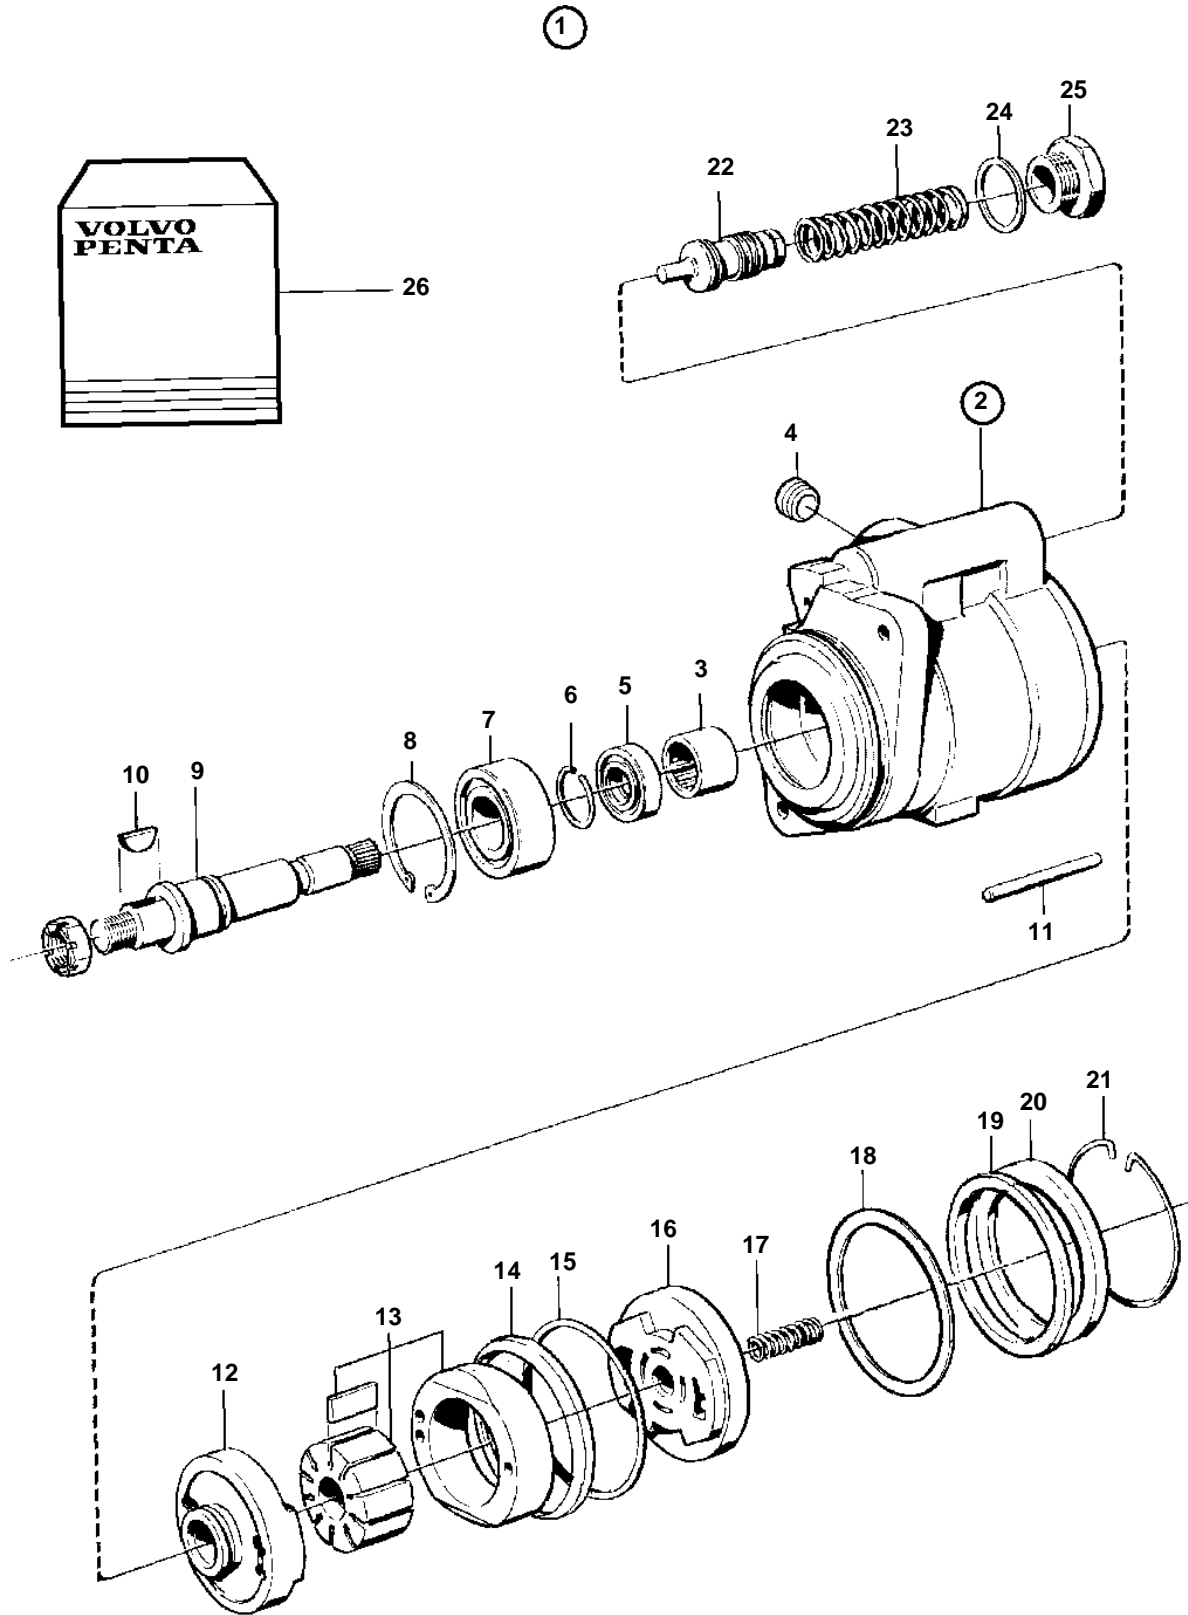

TD71A, TID71A, TWD710V, TD730VE, TWD731VE, TAD730V, TWD740VE

TD71A, TID71A, TWD710V, TD730VE, TWD731VE, TAD730V, TWD740VE

REF	PART NO.	QTY	DESCRIPTION	NOTES
1	1589925	1	Hydraulic pump	
2		1	· Housing	
3	183582	1	· · Needle bearing	
4		1	· · Plug	
5		1	· Sealing ring	Included in gasket kit.
6		2	· Lock ring	Included in small parts kit.
7	3825779	1	· Ball bearing	
8		1	· Lock ring	Included in small parts kit.
9	1695592	1	· Shaft	
10	1505357	1	· Key	Included in small parts kit.
11		1	· Pin	
12		1	· Plate	
13		1	· Rotor kit	
14		1	· Support ring	Included in gasket kit.
15		1	· O-ring	Included in gasket kit.
16		1	· Plate	
17		1	· Spring	Included in small parts kit.
18		1	· O-ring	
19		1	· Support ring	Included in gasket kit.
20		1	· Cover	
21		1	· Lock ring	Included in small parts kit.
22		1	· Piston	
23		1	· Spring	
24		1	· Gasket	Included in small parts kit.
25		1	· Plug	
26	271561	1	Gasket kit	
	276174	1	Small parts kit	