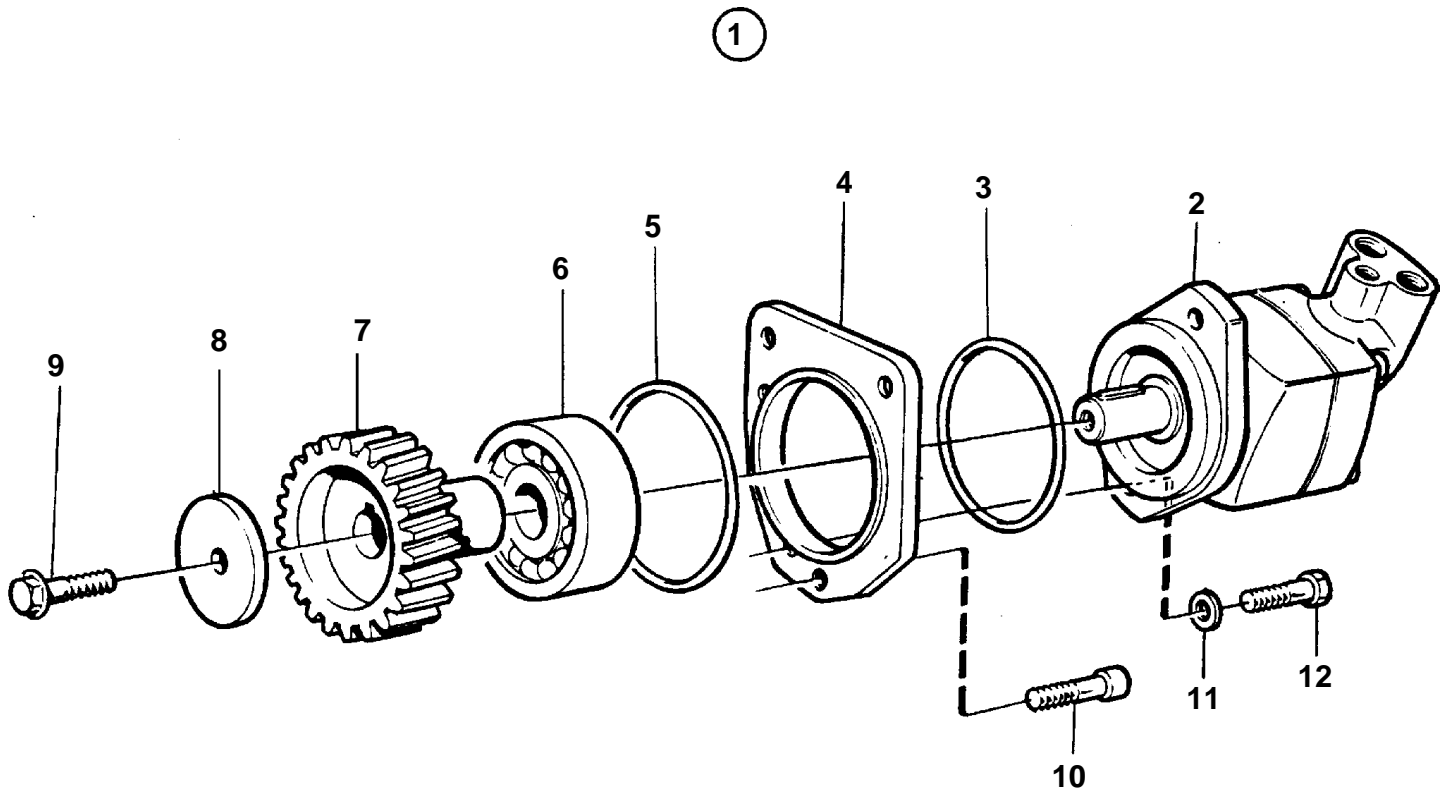

TD71A, TID71A, TWD710V, TD730VE, TWD731VE, TAD730V, TWD740VE

15702

TD71A, TID71A, TWD710V, TD730VE, TWD731VE, TAD730V, TWD740VE

| REF | PART NO. | QTY | DESCRIPTION | NOTES |
|-----|----------|-----|----------------|---|
| 1 | | 1 | Connector kit | Not for hydraulic pump supplied by Volvo Penta. |
| 2 | | 1 | Hydraulic pump | |
| 3 | 976507 | 1 | O-ring | 80x1,6mm |
| 4 | 3825094 | 1 | Flange | |
| 5 | 975610 | 1 | O-ring | 114,5x3mm |
| 6 | 11016 | 1 | Ball bearing | |
| 7 | 3825095 | 1 | Gear | |
| 8 | 945583 | 1 | Washer | |
| 9 | 946173 | 1 | Flange screw | |
| 10 | | 3 | Screw | |
| 11 | 955898 | 2 | Washer | |
| 12 | | 2 | Screw | |