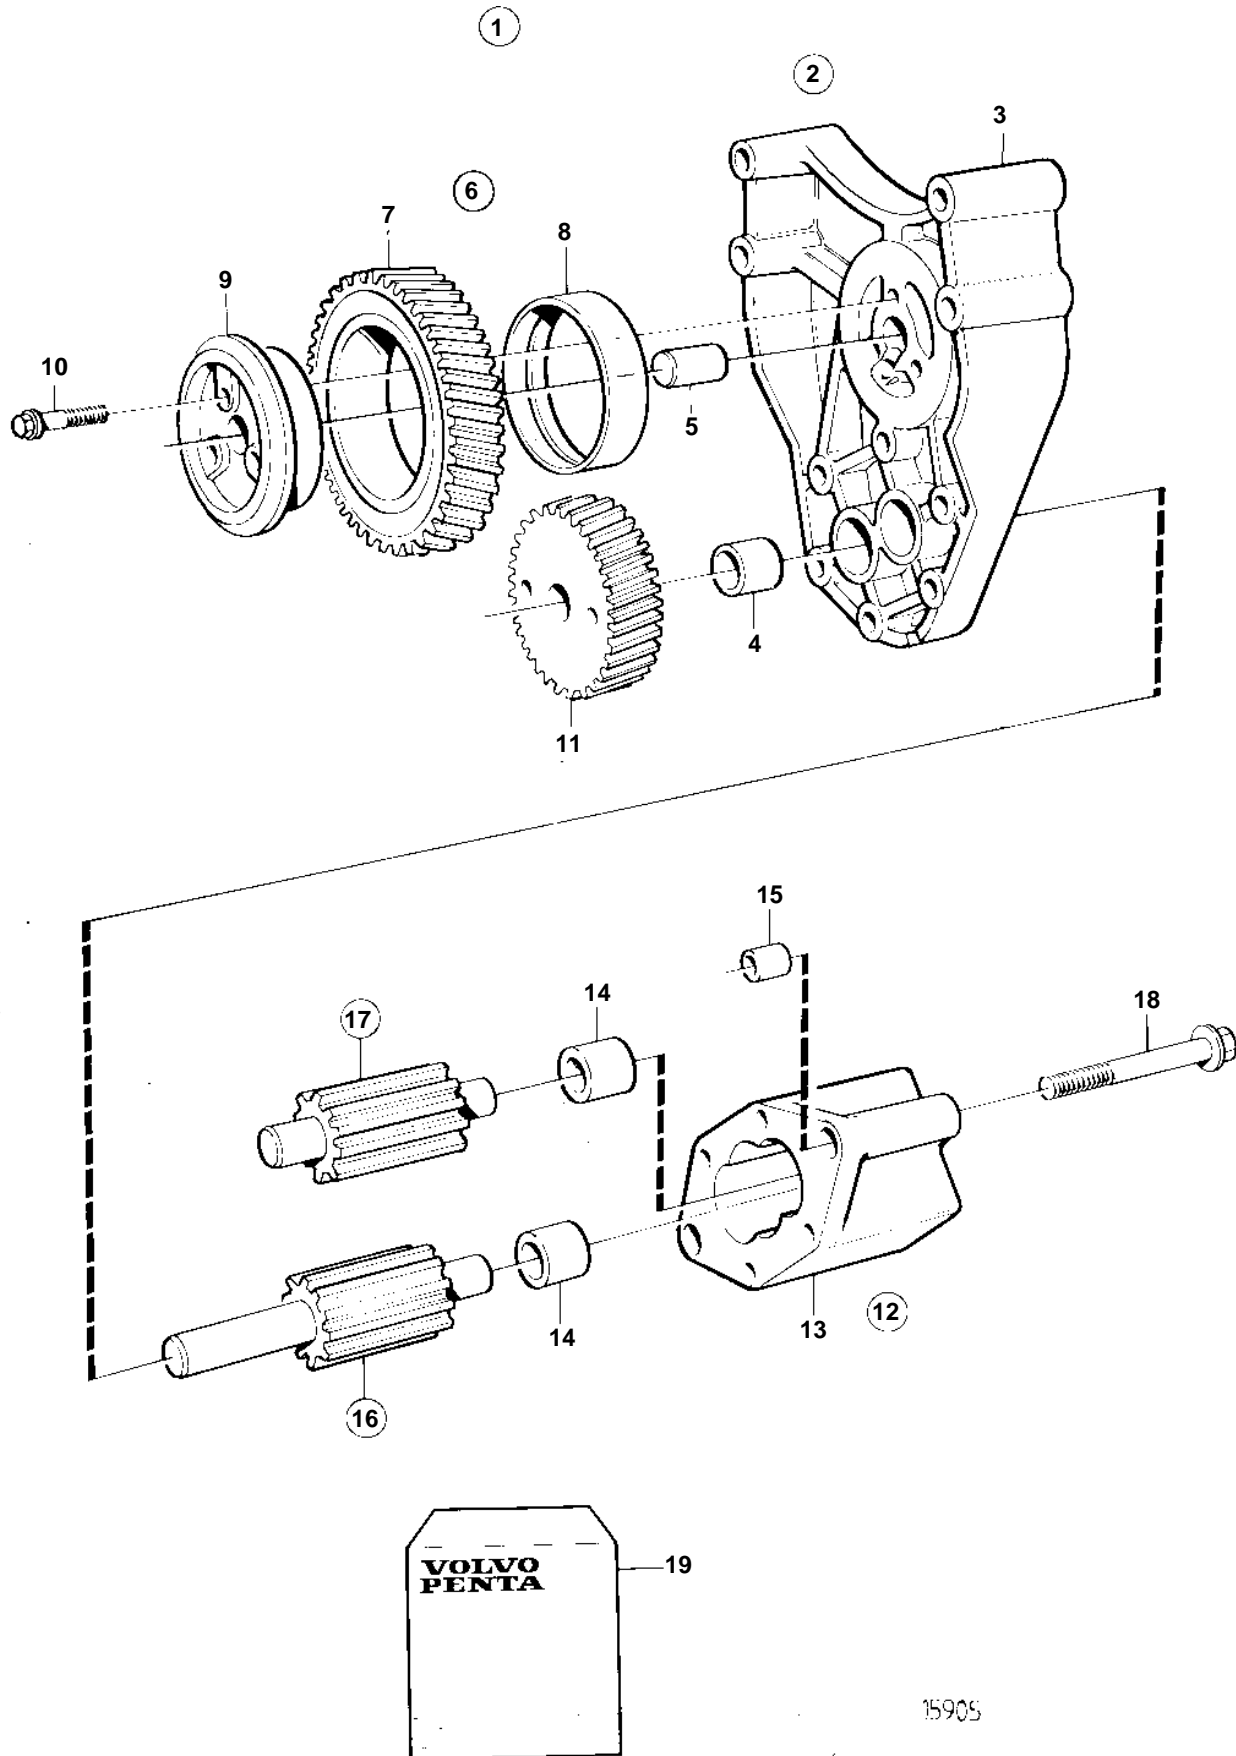

TD71A, TID71A, TWD710V, TD730VE, TWD731VE, TAD730V, TWD740VE

TD71A, TID71A, TWD710V, TD730VE, TWD731VE, TAD730V, TWD740VE

REF	PART NO.	QTY	DESCRIPTION	NOTES
1	864760	1	Oil pump	
2	471571	1	· Bracket	
3		1	· · Bracket	
4	470347	2	· · · Bushing	Included in overhaul kit.
5	191171	1	· · Pin	
6	471942	1	· Gear	
7		1	· · Idler gear	
8		2	· · Bushing	
9	420048	1	· Bearing sleeve	
10	471586	3	· Screw	
11	471941	1	· Gear	
12		1	· Housing	
13		1	· · Housing	
14	470347	2	· · · Bushing	Included in overhaul kit.
15	401146	2	· · Guide sleeve	
16		1	· Shaft, with gear	Included in overhaul kit.
17		1	· Shaft, with gear	Included in overhaul kit.
18	965183	2	· Flange screw	
19	276156	1	Overhaul kit	