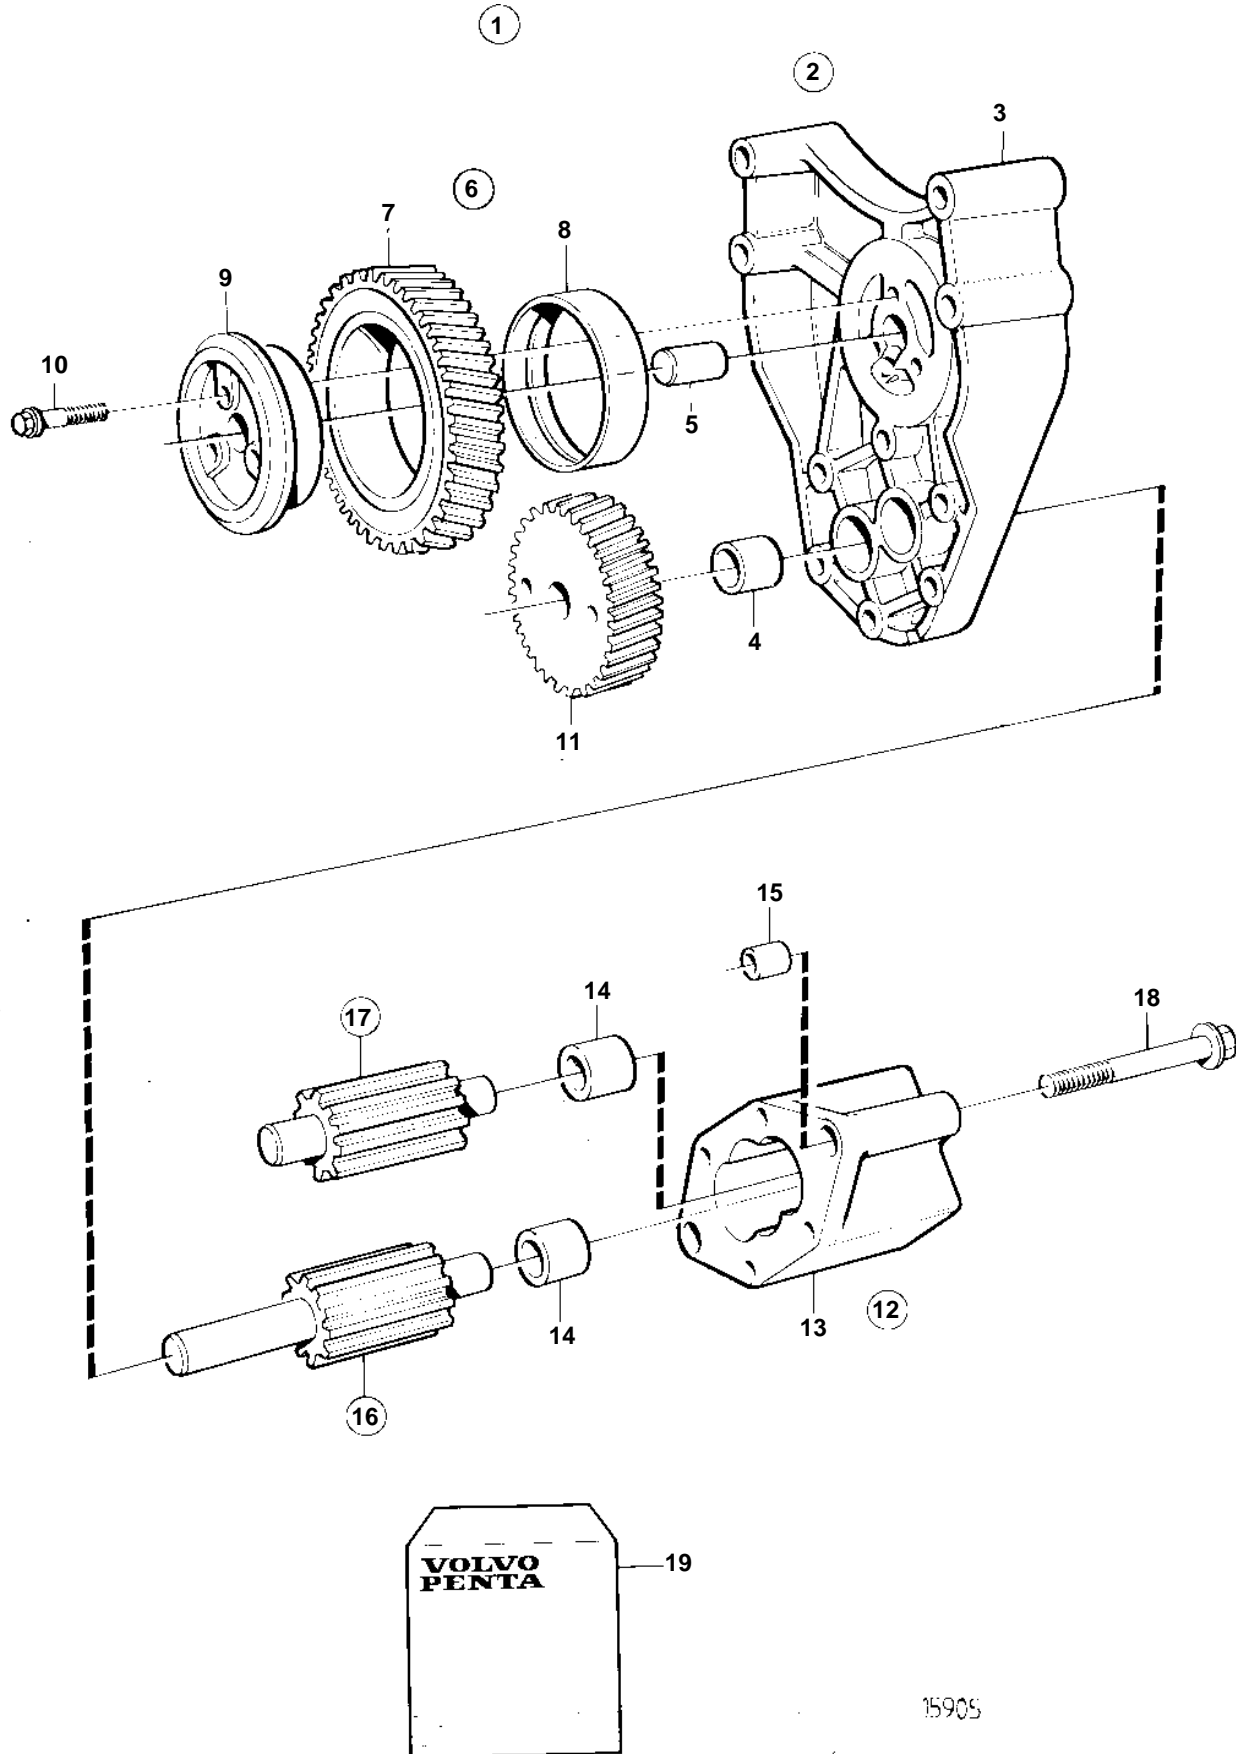

TD71A, TID71A, TWD710V, TD730VE, TWD731VE, TAD730V, TWD740VE

TD71A, TID71A, TWD710V, TD730VE, TWD731VE, TAD730V, TWD740VE

REF	PART NO.	QTY	DESCRIPTION	NOTES
1	864760	1	Oil pump	
2	471571	1	· Bracket	
3		1	· · Bracket	
4	470347	2	· · · Bushing	Included in overhaul kit.
5	191171	1	· · Pin	
6	471942	1	· Gear	
7		1	· · Idler gear	
8		2	· · Bushing	
9	420048	1	· Bearing sleeve	
10	471586	3	· Screw	
11	471941	1	· Gear	
12		1	· Housing	
13		1	· · Housing	
14	470347	2	· · · Bushing	Included in overhaul kit.
15	401146	2	· · Guide sleeve	
16		1	· Shaft, with gear	Included in overhaul kit.
17		1	· Shaft, with gear	Included in overhaul kit.
18	965183	2	· Flange screw	
19	276156	1	Overhaul kit	