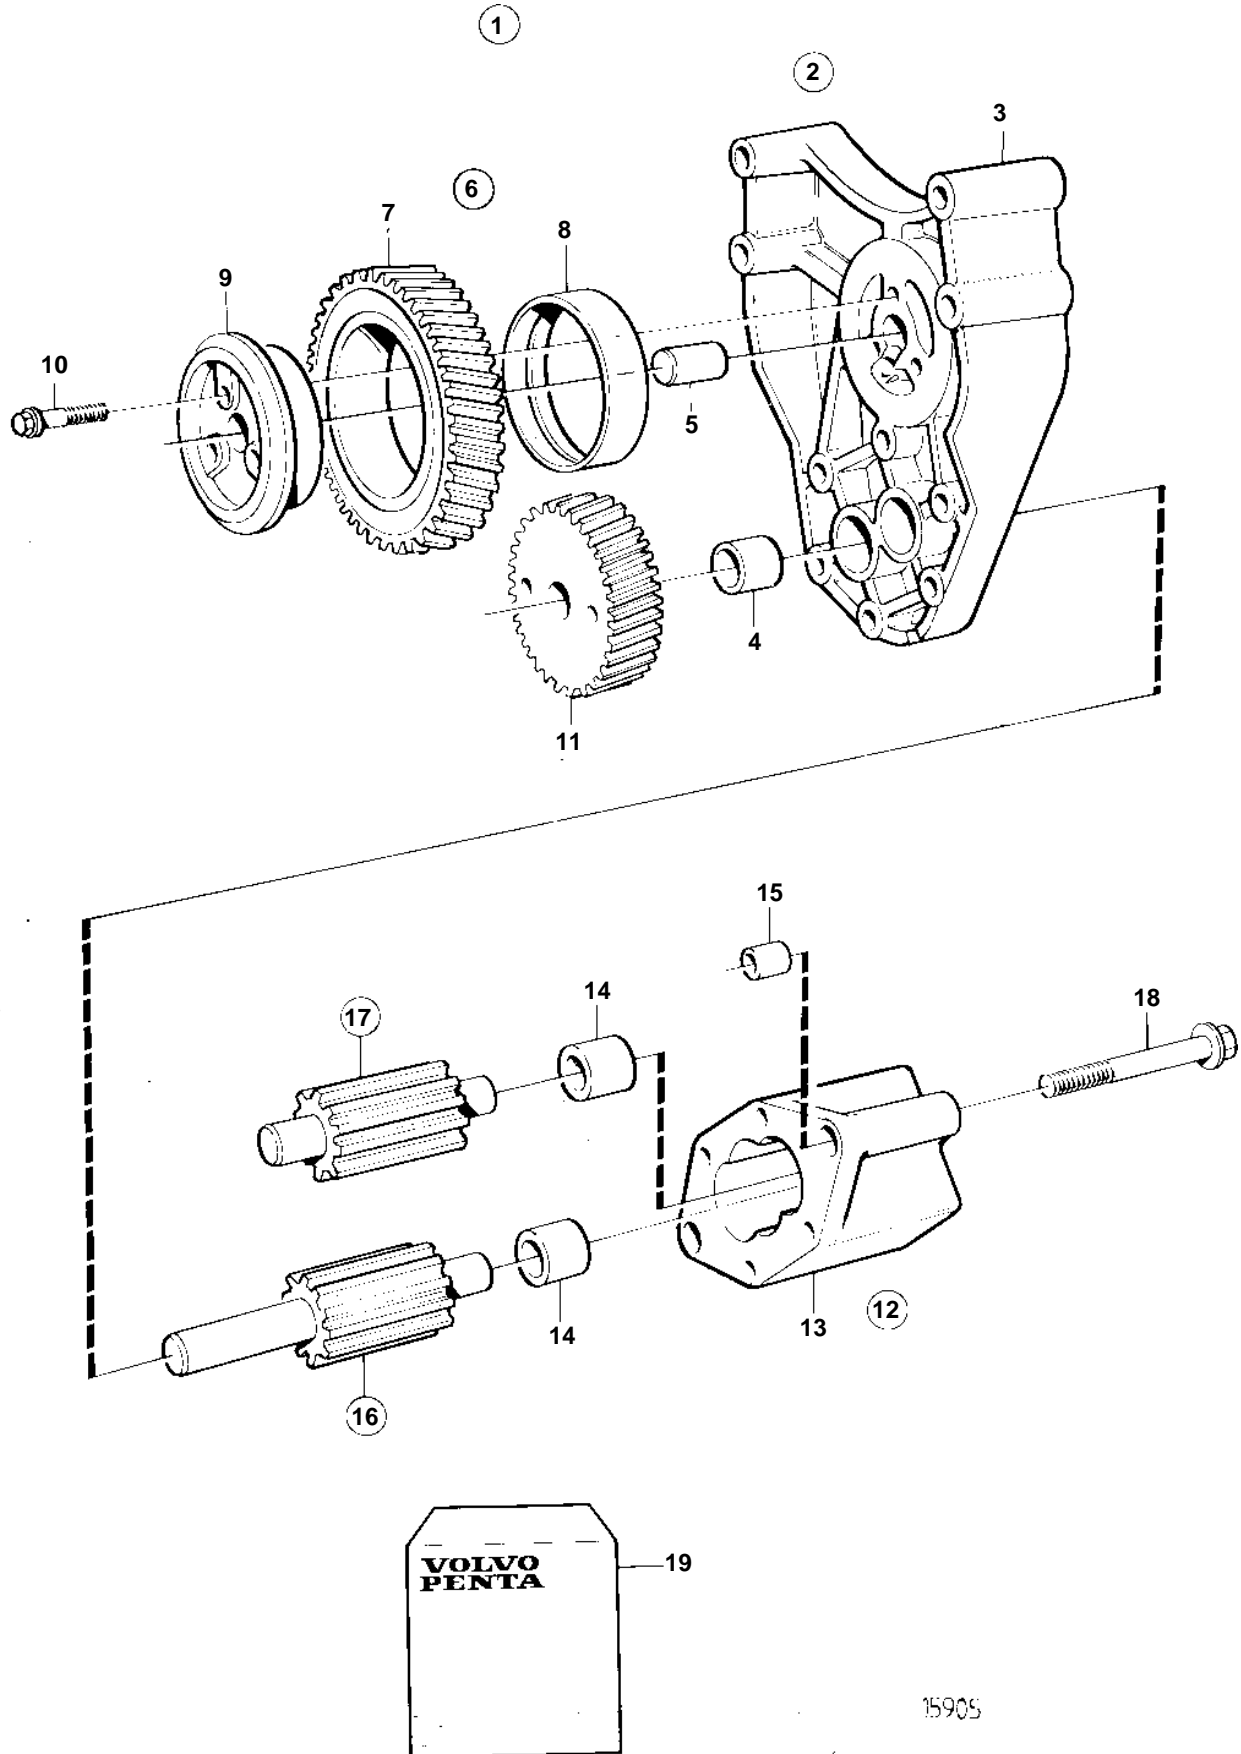

TD71A, TID71A, TWD710V, TD730VE, TWD731VE, TAD730V, TWD740VE

TD71A, TID71A, TWD710V, TD730VE, TWD731VE, TAD730V, TWD740VE

REF	PART NO.	QTY	DESCRIPTION	NOTES
1	864760	1	Oil pump	
2	471571	1	· Bracket	
3		1	· · Bracket	
4	470347	2	· · · Bushing	Included in overhaul kit.
5	191171	1	· · Pin	
6	471942	1	· Gear	
7		1	· · Idler gear	
8		2	· · Bushing	
9	420048	1	· Bearing sleeve	
10	471586	3	· Screw	
11	471941	1	· Gear	
12		1	· Housing	
13		1	· · Housing	
14	470347	2	· · · Bushing	Included in overhaul kit.
15	401146	2	· · Guide sleeve	
16		1	· Shaft, with gear	Included in overhaul kit.
17		1	· Shaft, with gear	Included in overhaul kit.
18	965183	2	· Flange screw	
19	276156	1	Overhaul kit	