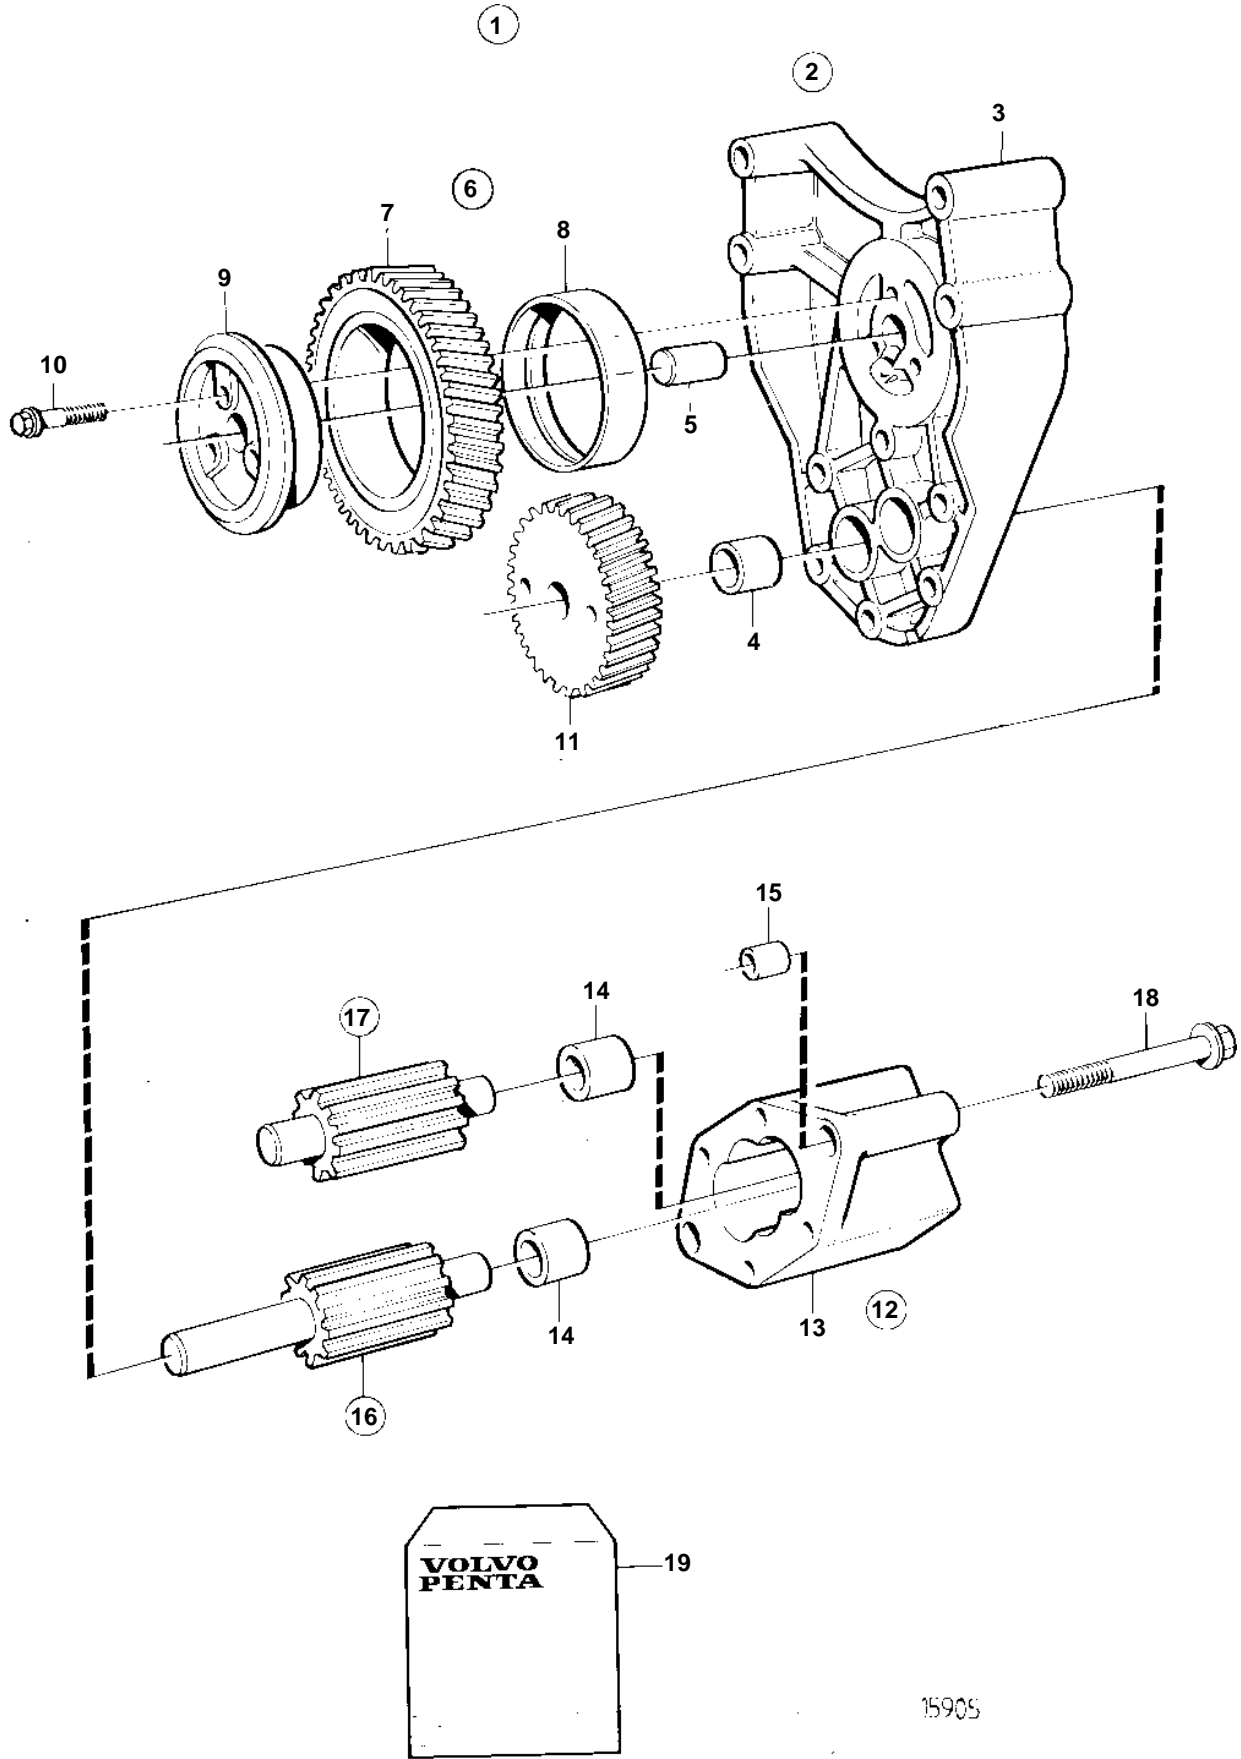

TD71A, TID71A, TWD710V, TD730VE, TWD731VE, TAD730V, TWD740VE

TD71A, TID71A, TWD710V, TD730VE, TWD731VE, TAD730V, TWD740VE

REF	PART NO.	QTY	DESCRIPTION	NOTES
1	864760	1	Oil pump	
2	471571	1	· Bracket	
3		1	· · Bracket	
4	470347	2	· · · Bushing	Included in overhaul kit.
5	191171	1	· · Pin	
6	471942	1	· Gear	
7		1	· · Idler gear	
8		2	· · Bushing	
9	420048	1	· Bearing sleeve	
10	471586	3	· Screw	
11	471941	1	· Gear	
12		1	· Housing	
13		1	· · Housing	
14	470347	2	· · · Bushing	Included in overhaul kit.
15	401146	2	· · Guide sleeve	
16		1	· Shaft, with gear	Included in overhaul kit.
17		1	· Shaft, with gear	Included in overhaul kit.
18	965183	2	· Flange screw	
19	276156	1	Overhaul kit	