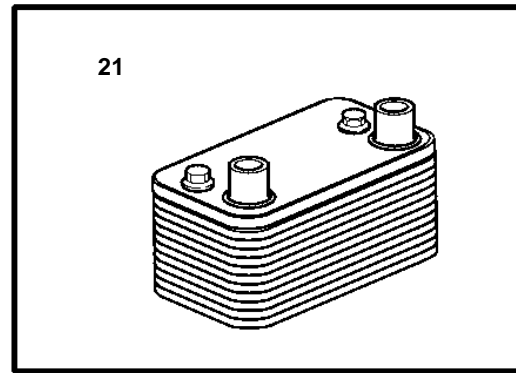

TWD740VE

17701

TWD740VE

REF	PART NO.	QTY	DESCRIPTION	SEE SEC.	NOTES
1	864760	1	Oil pump		
				1537	
2	471513	4	Screw		M10x70mm
3	471734	2	Screw		M8x70mm
4	848941	1	Oil pump screen		
5	946440	2	Flange screw		
6	470383	2	Sealing ring		
7	965183	2	Flange screw		L=90mm
	965184	2	Screw		L=100mm
8	955894	2	Washer		
9	465846	1	Intermediate section		
10	968553	2	Screw		L=115mm
	968999	2	Screw		L=130mm
11	941907	2	Spring washer		
12	3830137	1	Oil feed pipe		
13	980786	1	Ferrule		
14	471595	1	Pressure pipe connec		
15	471956	2	Sealing ring		
16	471746	1	Clamp		
17	3827023	1	Oil feed pipe		
18	980786	2	· Ferrule		
19	471595	2	· Pressure pipe connec		
20		1	Oil filter housing	3248	
21		1	Oil cooler	4128	
22	862197	1	Oil dipstick		
23	955984	1	Sealing ring		
24	3826485	1	Baffle plate		
25	946440	2	Flange screw		
26	847689	1	Oil pan		
27	11030779	1	Gasket		
28	20571854	1	Plug		
29	18813	1	Gasket		
30	946440	36	Flange screw		
31	862055	1	Tube		