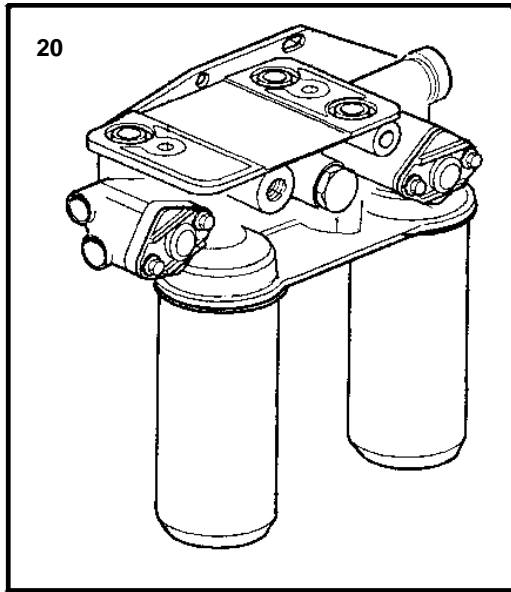

TWD740VE

17701

TWD740VE

REF	PART NO.	QTY	DESCRIPTION	SEE SEC.	NOTES
1	864760	1	Oil pump		
				1537	
2	471513	4	Screw		M10x70mm
3	471734	2	Screw		M8x70mm
4	848941	1	Oil pump screen		
5	946440	2	Flange screw		
6	470383	2	Sealing ring		
7	965183	2	Flange screw		L=90mm
	965184	2	Screw		L=100mm
8	955894	2	Washer		
9	465846	1	Intermediate section		
10	968553	2	Screw		L=115mm
	968999	2	Screw		L=130mm
11	941907	2	Spring washer		
12	3830137	1	Oil feed pipe		
13	980786	1	Ferrule		
14	471595	1	Pressure pipe connec		
15	471956	2	Sealing ring		
16	471746	1	Clamp		
17	3827023	1	Oil feed pipe		
18	980786	2	· Ferrule		
19	471595	2	· Pressure pipe connec		
20		1	Oil filter housing	3248	
21		1	Oil cooler	4128	
22	862197	1	Oil dipstick		
23	955984	1	Sealing ring		
24	3826485	1	Baffle plate		
25	946440	2	Flange screw		
26	847689	1	Oil pan		
27	11030779	1	Gasket		
28	20571854	1	Plug		
29	18813	1	Gasket		
30	946440	36	Flange screw		
31	862055	1	Tube		