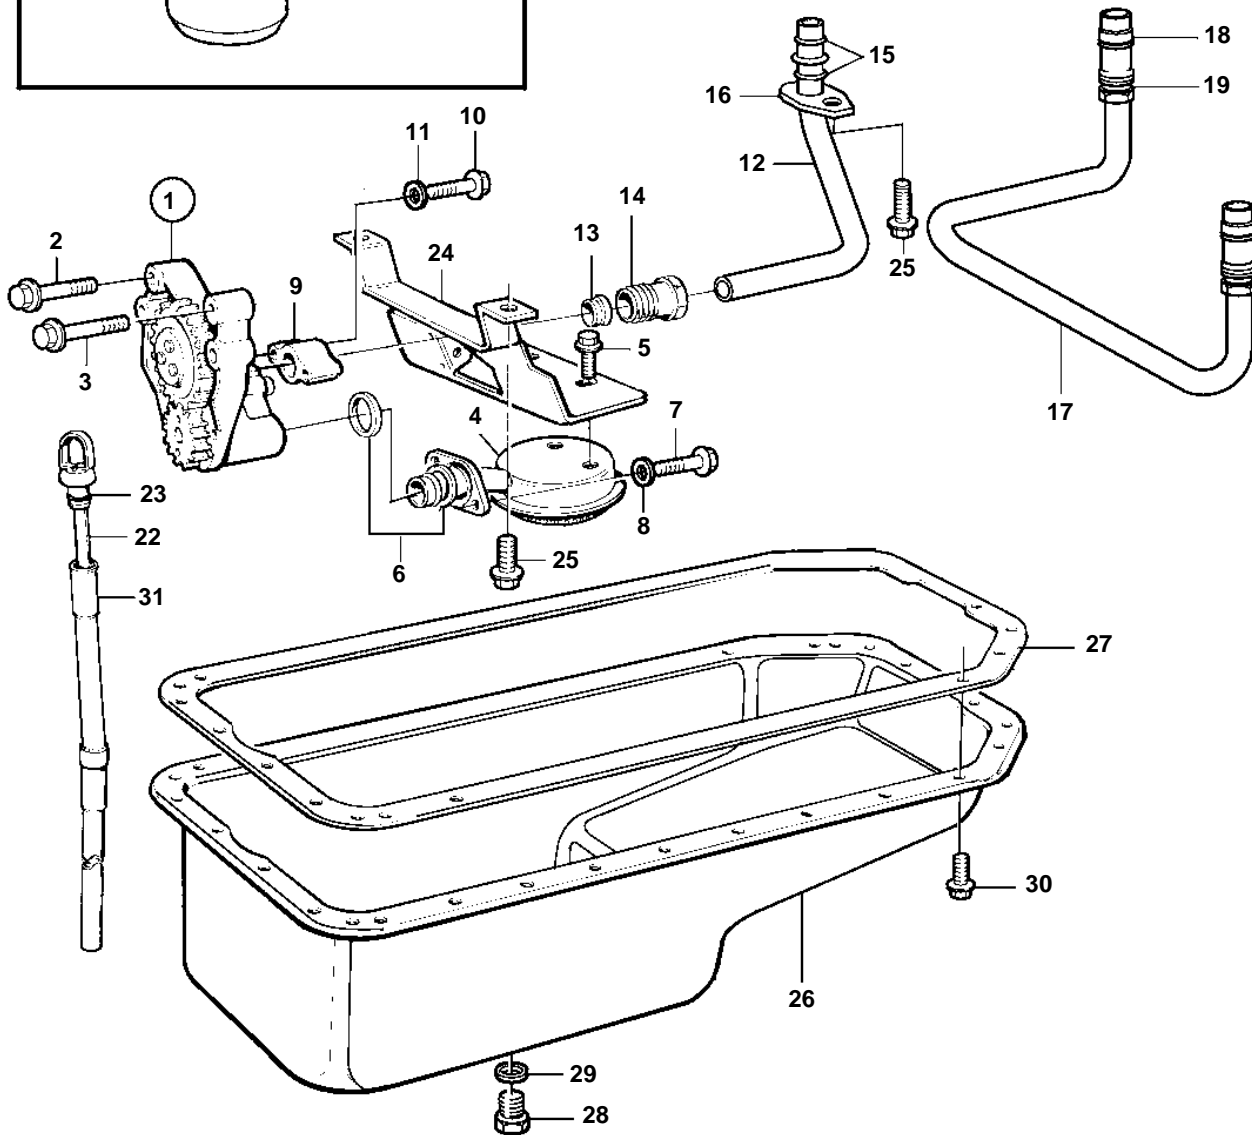

TWD740VE

17701

TWD740VE

REF	PART NO.	QTY	DESCRIPTION	SEE SEC.	NOTES
1	864760	1	Oil pump		
				1537	
2	471513	4	Screw		M10x70mm
3	471734	2	Screw		M8x70mm
4	848941	1	Oil pump screen		
5	946440	2	Flange screw		
6	470383	2	Sealing ring		
7	965183	2	Flange screw		L=90mm
	965184	2	Screw		L=100mm
8	955894	2	Washer		
9	465846	1	Intermediate section		
10	968553	2	Screw		L=115mm
	968999	2	Screw		L=130mm
11	941907	2	Spring washer		
12	3830137	1	Oil feed pipe		
13	980786	1	Ferrule		
14	471595	1	Pressure pipe connec		
15	471956	2	Sealing ring		
16	471746	1	Clamp		
17	3827023	1	Oil feed pipe		
18	980786	2	· Ferrule		
19	471595	2	· Pressure pipe connec		
20		1	Oil filter housing	3248	
21		1	Oil cooler	4128	
22	862197	1	Oil dipstick		
23	955984	1	Sealing ring		
24	3826485	1	Baffle plate		
25	946440	2	Flange screw		
26	847689	1	Oil pan		
27	11030779	1	Gasket		
28	20571854	1	Plug		
29	18813	1	Gasket		
30	946440	36	Flange screw		
31	862055	1	Tube		