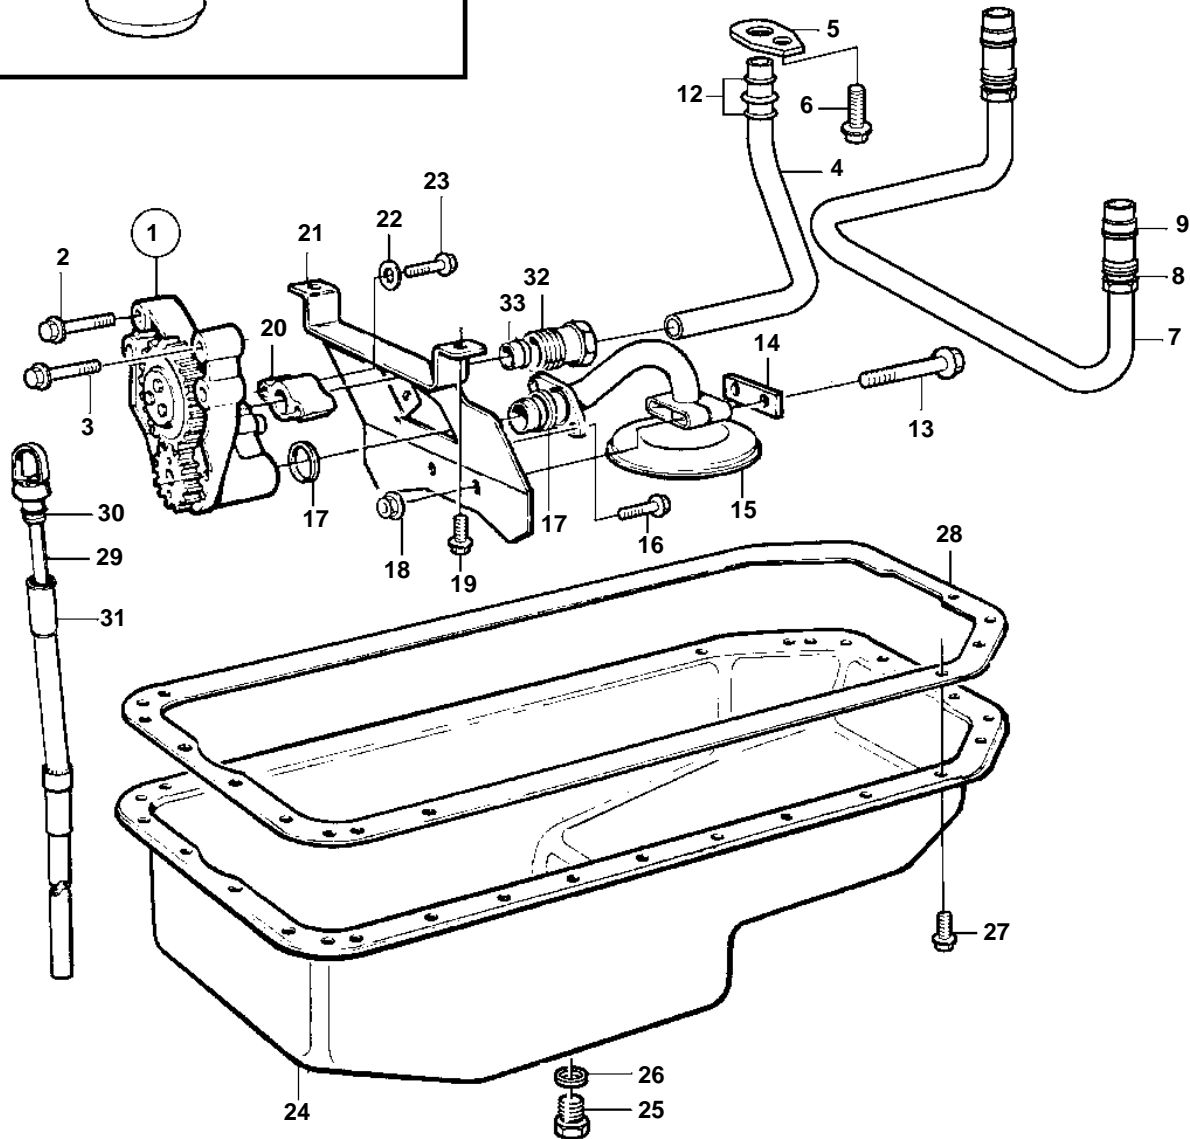

TWD740VE

17675

## TWD740VE

REF	PART NO.	QTY	DESCRIPTION	SEE SEC.	NOTES
1	864760	1	Oil pump		
				1537	
2	471513	4	Screw		M10x70mm
3	471734	2	Screw		M8x70mm
4	3827022	1	Oil feed pipe		
5	471746	1	Clamp		
6	946440	1	Flange screw		
7	3827023	1	Oil feed pipe		
8	471595	2	· Pressure pipe connec		
9	956972	2	· Ferrule		
10			Oil filter housing	3813	
11			Oil cooler	4144	
12	471956	2	Sealing ring		
13	965183	2	Flange screw		
14	421750	1	Washer		
15	848586	1	Suction pipe		
16	965183	2	Flange screw		
17	470383	2	Sealing ring		
18	945408	2	Flange nut		
19	946440	2	Flange screw		
20	465846	1	Intermediate section		
21	848588	1	Baffle plate		
22	941907	2	Spring washer		
23	968553	2	Screw		
24	11030522	1	Oil pan		
25	949175	1	Magnetic plug		
26	18813	1	Gasket		
27	946440	36	Flange screw		
28	11030779	1	Gasket		
29	862197	1	Oil dipstick		
30	955984	1	Sealing ring		
31	862055	1	Tube		
32	471588	1	Pressure pipe connec		
33	956972	1	Ferrule		