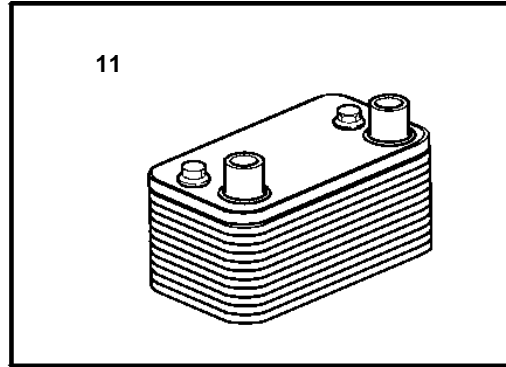

TWD740VE

17675

## TWD740VE

REF	PART NO.	QTY	DESCRIPTION	SEE SEC.	NOTES
1	864760	1	Oil pump		
				1537	
2	471513	4	Screw		M10x70mm
3	471734	2	Screw		M8x70mm
4	3827022	1	Oil feed pipe		
5	471746	1	Clamp		
6	946440	1	Flange screw		
7	3827023	1	Oil feed pipe		
8	471595	2	· Pressure pipe connec		
9	956972	2	· Ferrule		
10			Oil filter housing	3813	
11			Oil cooler	4144	
12	471956	2	Sealing ring		
13	965183	2	Flange screw		
14	421750	1	Washer		
15	848586	1	Suction pipe		
16	965183	2	Flange screw		
17	470383	2	Sealing ring		
18	945408	2	Flange nut		
19	946440	2	Flange screw		
20	465846	1	Intermediate section		
21	848588	1	Baffle plate		
22	941907	2	Spring washer		
23	968553	2	Screw		
24	11030522	1	Oil pan		
25	949175	1	Magnetic plug		
26	18813	1	Gasket		
27	946440	36	Flange screw		
28	11030779	1	Gasket		
29	862197	1	Oil dipstick		
30	955984	1	Sealing ring		
31	862055	1	Tube		
32	471588	1	Pressure pipe connec		
33	956972	1	Ferrule		