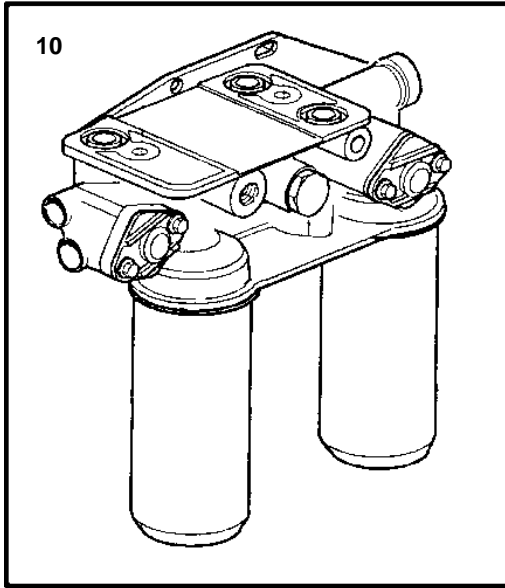

TWD740VE

17675

## TWD740VE

REF	PART NO.	QTY	DESCRIPTION	SEE SEC.	NOTES
1	864760	1	Oil pump		
				1537	
2	471513	4	Screw		M10x70mm
3	471734	2	Screw		M8x70mm
4	3827022	1	Oil feed pipe		
5	471746	1	Clamp		
6	946440	1	Flange screw		
7	3827023	1	Oil feed pipe		
8	471595	2	· Pressure pipe connec		
9	956972	2	· Ferrule		
10			Oil filter housing	3813	
11			Oil cooler	4144	
12	471956	2	Sealing ring		
13	965183	2	Flange screw		
14	421750	1	Washer		
15	848586	1	Suction pipe		
16	965183	2	Flange screw		
17	470383	2	Sealing ring		
18	945408	2	Flange nut		
19	946440	2	Flange screw		
20	465846	1	Intermediate section		
21	848588	1	Baffle plate		
22	941907	2	Spring washer		
23	968553	2	Screw		
24	11030522	1	Oil pan		
25	949175	1	Magnetic plug		
26	18813	1	Gasket		
27	946440	36	Flange screw		
28	11030779	1	Gasket		
29	862197	1	Oil dipstick		
30	955984	1	Sealing ring		
31	862055	1	Tube		
32	471588	1	Pressure pipe connec		
33	956972	1	Ferrule		