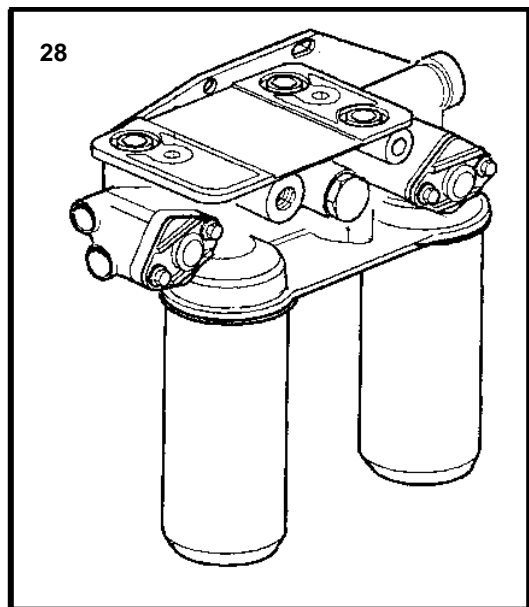

TWD740VE

TWD740VE

REF	PART NO.	QTY	DESCRIPTION	SEE SEC.	NOTES
1	864760	1	Oil pump		
				1537	
2	471513	4	Screw		M10x70mm
3	471734	2	Screw		M8x70mm
4	3830137	1	Oil feed pipe		
5	980786	1	Ferrule		
6	471595	1	Pressure pipe connec		
7	471956	2	Sealing ring		
8	471746	1	Clamp		
9	3827023	1	Oil feed pipe		
10	980786	2	· Ferrule		
11	471595	2	· Pressure pipe connec		
12		1	Oil cooler	4144	
13	949659	1	O-ring		
14	471956	1	Sealing ring		
15	420725	1	Oil pump screen		
16	968999	2	Screw		
17	968842	2	Flange screw		
18	421792	1	Oil pan		
19	477785	1	Gasket		
20	420991	36	Rubber cushion		
21	1556083	36	Screw		
22	943353	20	Rivet		
23	20571854	1	Plug		
24	18813	1	Gasket		
25	862055	1	Tube		
26	862197	1	Oil dipstick		
27	955984	1	Sealing ring		
28		1	Oil filter housing	3813	
29	946440	3	Flange screw		