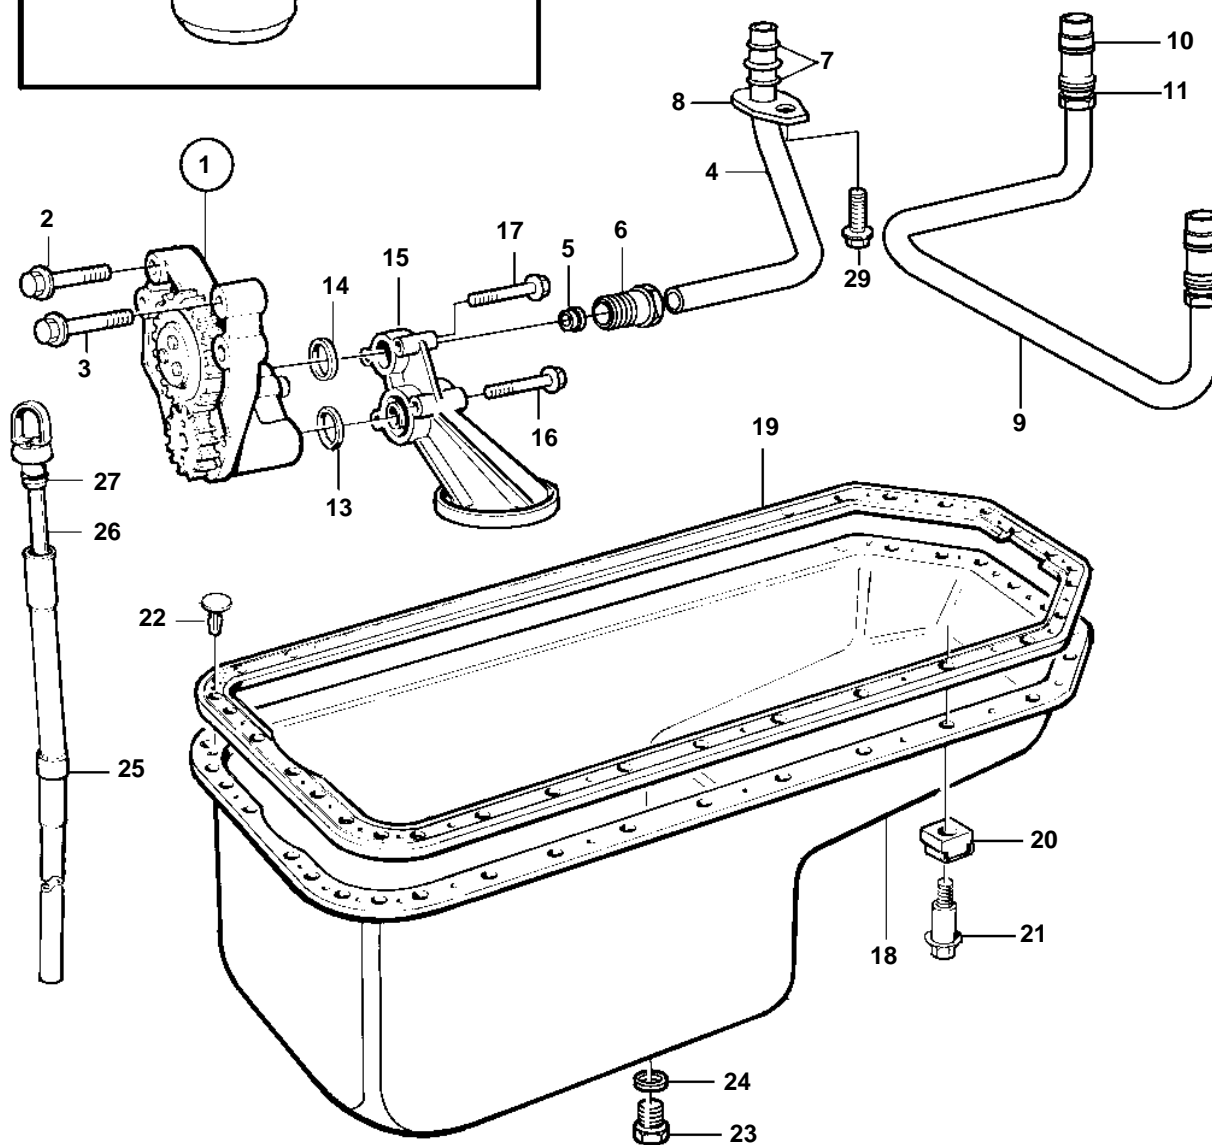

TWD740VE

TWD740VE

REF	PART NO.	QTY	DESCRIPTION	SEE SEC.	NOTES
1	864760	1	Oil pump		
				1537	
2	471513	4	Screw		M10x70mm
3	471734	2	Screw		M8x70mm
4	3830137	1	Oil feed pipe		
5	980786	1	Ferrule		
6	471595	1	Pressure pipe connec		
7	471956	2	Sealing ring		
8	471746	1	Clamp		
9	3827023	1	Oil feed pipe		
10	980786	2	· Ferrule		
11	471595	2	· Pressure pipe connec		
12		1	Oil cooler	4144	
13	949659	1	O-ring		
14	471956	1	Sealing ring		
15	420725	1	Oil pump screen		
16	968999	2	Screw		
17	968842	2	Flange screw		
18	421792	1	Oil pan		
19	477785	1	Gasket		
20	420991	36	Rubber cushion		
21	1556083	36	Screw		
22	943353	20	Rivet		
23	20571854	1	Plug		
24	18813	1	Gasket		
25	862055	1	Tube		
26	862197	1	Oil dipstick		
27	955984	1	Sealing ring		
28		1	Oil filter housing	3813	
29	946440	3	Flange screw		