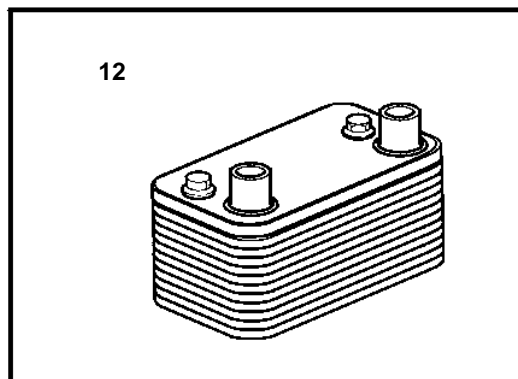

TWD740VE

TWD740VE

REF	PART NO.	QTY	DESCRIPTION	SEE SEC.	NOTES
1	864760	1	Oil pump		
				1537	
2	471513	4	Screw		M10x70mm
3	471734	2	Screw		M8x70mm
4	3830137	1	Oil feed pipe		
5	980786	1	Ferrule		
6	471595	1	Pressure pipe connec		
7	471956	2	Sealing ring		
8	471746	1	Clamp		
9	3827023	1	Oil feed pipe		
10	980786	2	· Ferrule		
11	471595	2	· Pressure pipe connec		
12		1	Oil cooler	4144	
13	949659	1	O-ring		
14	471956	1	Sealing ring		
15	420725	1	Oil pump screen		
16	968999	2	Screw		
17	968842	2	Flange screw		
18	421792	1	Oil pan		
19	477785	1	Gasket		
20	420991	36	Rubber cushion		
21	1556083	36	Screw		
22	943353	20	Rivet		
23	20571854	1	Plug		
24	18813	1	Gasket		
25	862055	1	Tube		
26	862197	1	Oil dipstick		
27	955984	1	Sealing ring		
28		1	Oil filter housing	3813	
29	946440	3	Flange screw		