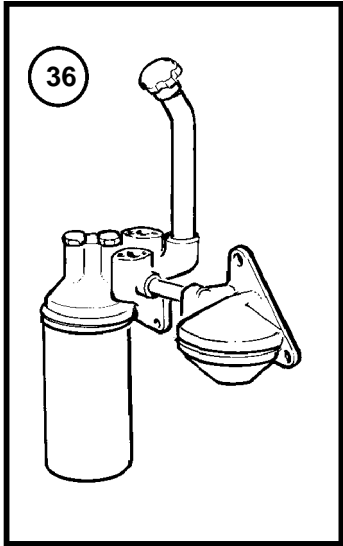

TD71A, TID71A, TD730VE, TWD731VE

23410

TD71A, TID71A, TD730VE, TWD731VE

REF	PART NO.	QTY	DESCRIPTION	SEE SEC.	NOTES
1	11030633	1	Oil pump		
				1378	
2	465899	2	Screw		M10x70mm
3	471513	4	Screw		M8x70mm
4	471734	2	Screw		
5	3827686	1	Suction pipe		
6	946173	2	Flange screw		
7	3829332	1	Tube		
8	955894	2	Washer		
9	955312	1	Screw		
10	947611	1	Stud		
11	955782	1	Nut		
12	3827526	1	Suction pipe		
13	955894	2	Washer		
14	955312	2	Screw		
15	946440	2	Flange screw		
16	1161231	X	Sealant		
17	471588	2	Pressure pipe connec		
18	980786	2	Ferrule		
19	3827528	1	Oil feed pipe		
20	420996	1	Oil feed pipe, piston cooling		
21	980786	1	· Ferrule		
22	471595	1	· Pressure pipe connec		
23	471746	1	· Clamp		
24	471956	2	· Sealing ring		
25	946440	1	Flange screw		
26	3826158	1	Oil reservoir		
27	946440	2	Flange screw		
28	847689	1	Oil pan		
29	11030779	1	Gasket		
30	20571854	1	Plug		
31	18813	1	Gasket		
32	946440	36	Flange screw		
33	3837267	1	Tube		
34	862446	1	Oil dipstick		
35	925054	1	· O-ring		
36		1	Oil filter housing	3248	
37		1	Oil cooler	4128	