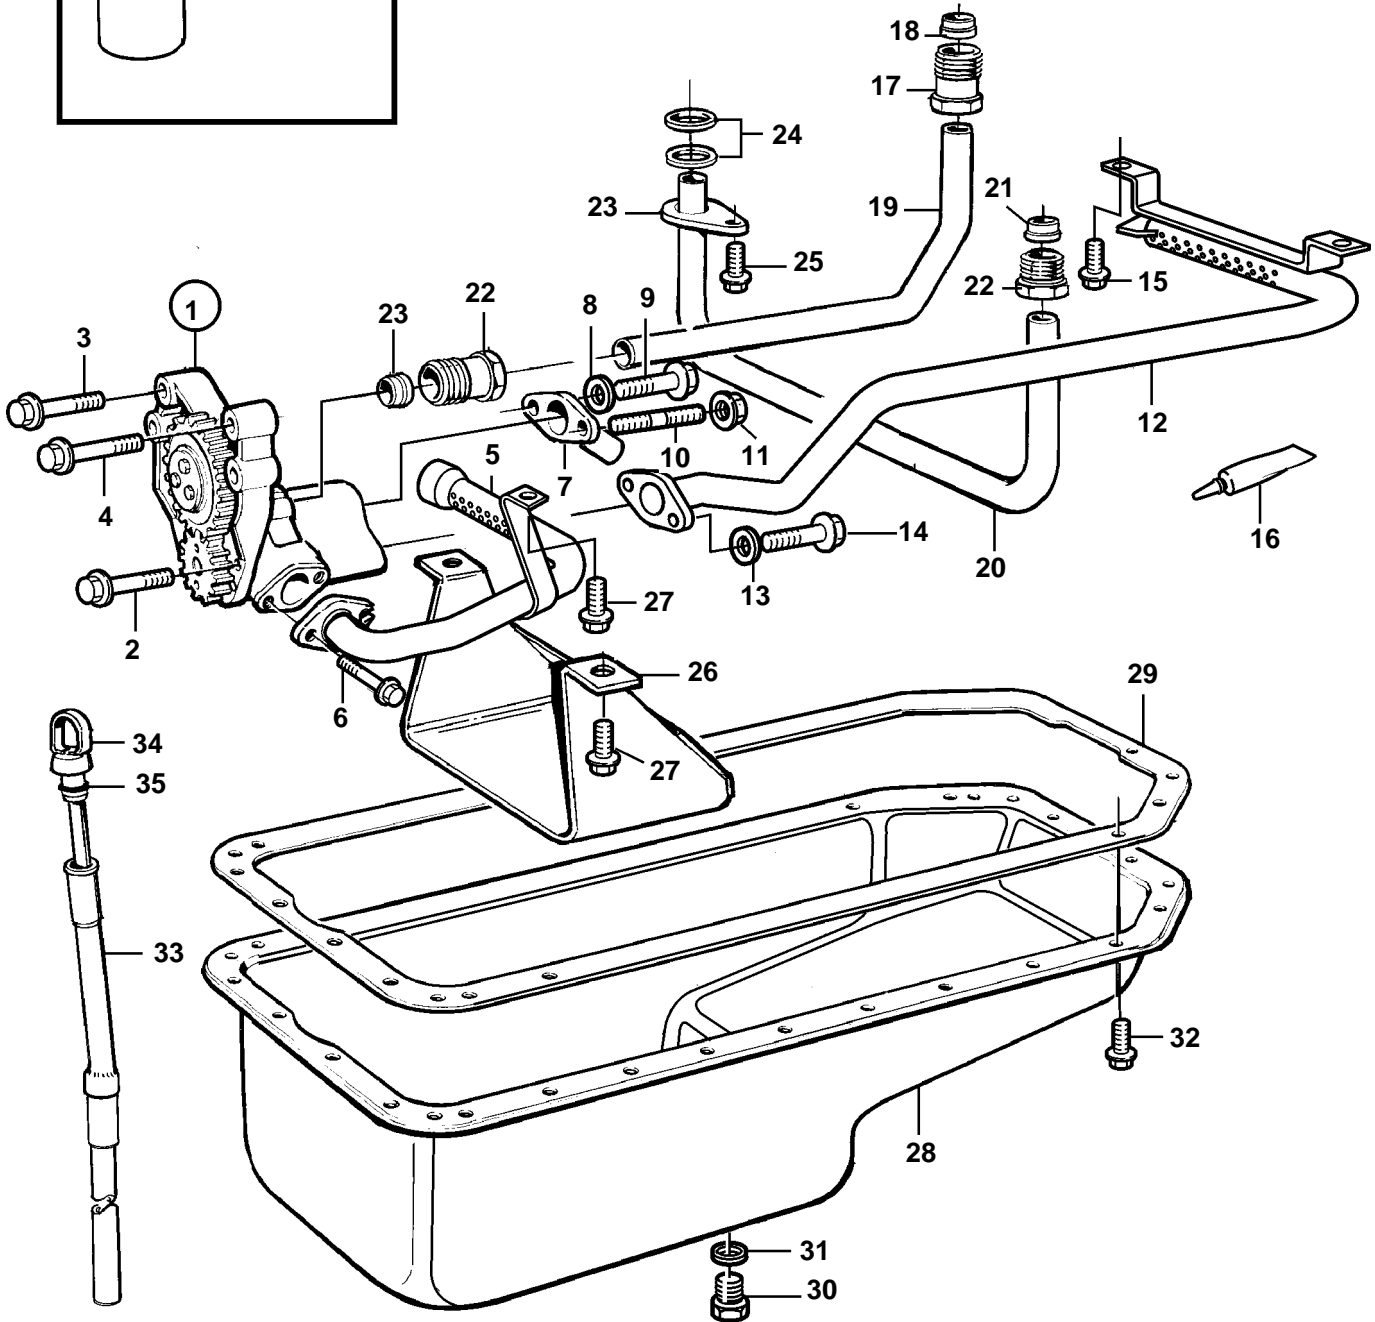

TD71A, TID71A, TD730VE, TWD731VE

23410

TD71A, TID71A, TD730VE, TWD731VE

REF	PART NO.	QTY	DESCRIPTION	SEE SEC.	NOTES
1	11030633	1	Oil pump		
				1378	
2	465899	2	Screw		M10x70mm
3	471513	4	Screw		M8x70mm
4	471734	2	Screw		
5	3827686	1	Suction pipe		
6	946173	2	Flange screw		
7	3829332	1	Tube		
8	955894	2	Washer		
9	955312	1	Screw		
10	947611	1	Stud		
11	955782	1	Nut		
12	3827526	1	Suction pipe		
13	955894	2	Washer		
14	955312	2	Screw		
15	946440	2	Flange screw		
16	1161231	X	Sealant		
17	471588	2	Pressure pipe connec		
18	980786	2	Ferrule		
19	3827528	1	Oil feed pipe		
20	420996	1	Oil feed pipe, piston cooling		
21	980786	1	· Ferrule		
22	471595	1	· Pressure pipe connec		
23	471746	1	· Clamp		
24	471956	2	· Sealing ring		
25	946440	1	Flange screw		
26	3826158	1	Oil reservoir		
27	946440	2	Flange screw		
28	847689	1	Oil pan		
29	11030779	1	Gasket		
30	20571854	1	Plug		
31	18813	1	Gasket		
32	946440	36	Flange screw		
33	3837267	1	Tube		
34	862446	1	Oil dipstick		
35	925054	1	· O-ring		
36		1	Oil filter housing	3248	
37		1	Oil cooler	4128	