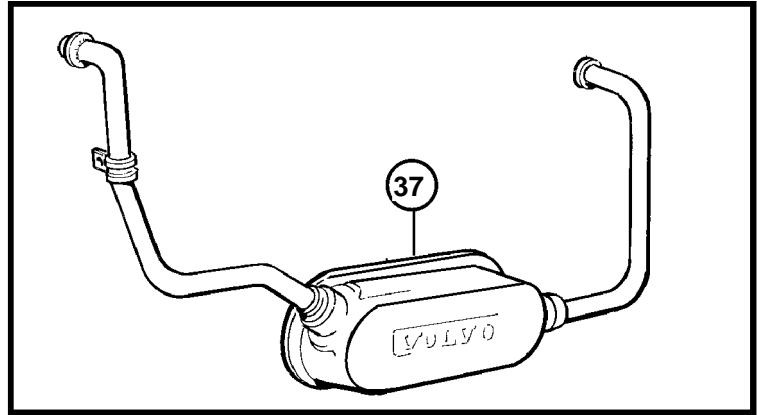

TD71A, TID71A, TD730VE, TWD731VE

23410

TD71A, TID71A, TD730VE, TWD731VE

REF	PART NO.	QTY	DESCRIPTION	SEE SEC.	NOTES
1	11030633	1	Oil pump		
				1378	
2	465899	2	Screw		M10x70mm
3	471513	4	Screw		M8x70mm
4	471734	2	Screw		
5	3827686	1	Suction pipe		
6	946173	2	Flange screw		
7	3829332	1	Tube		
8	955894	2	Washer		
9	955312	1	Screw		
10	947611	1	Stud		
11	955782	1	Nut		
12	3827526	1	Suction pipe		
13	955894	2	Washer		
14	955312	2	Screw		
15	946440	2	Flange screw		
16	1161231	X	Sealant		
17	471588	2	Pressure pipe connec		
18	980786	2	Ferrule		
19	3827528	1	Oil feed pipe		
20	420996	1	Oil feed pipe, piston cooling		
21	980786	1	· Ferrule		
22	471595	1	· Pressure pipe connec		
23	471746	1	· Clamp		
24	471956	2	· Sealing ring		
25	946440	1	Flange screw		
26	3826158	1	Oil reservoir		
27	946440	2	Flange screw		
28	847689	1	Oil pan		
29	11030779	1	Gasket		
30	20571854	1	Plug		
31	18813	1	Gasket		
32	946440	36	Flange screw		
33	3837267	1	Tube		
34	862446	1	Oil dipstick		
35	925054	1	· O-ring		
36		1	Oil filter housing	3248	
37		1	Oil cooler	4128	