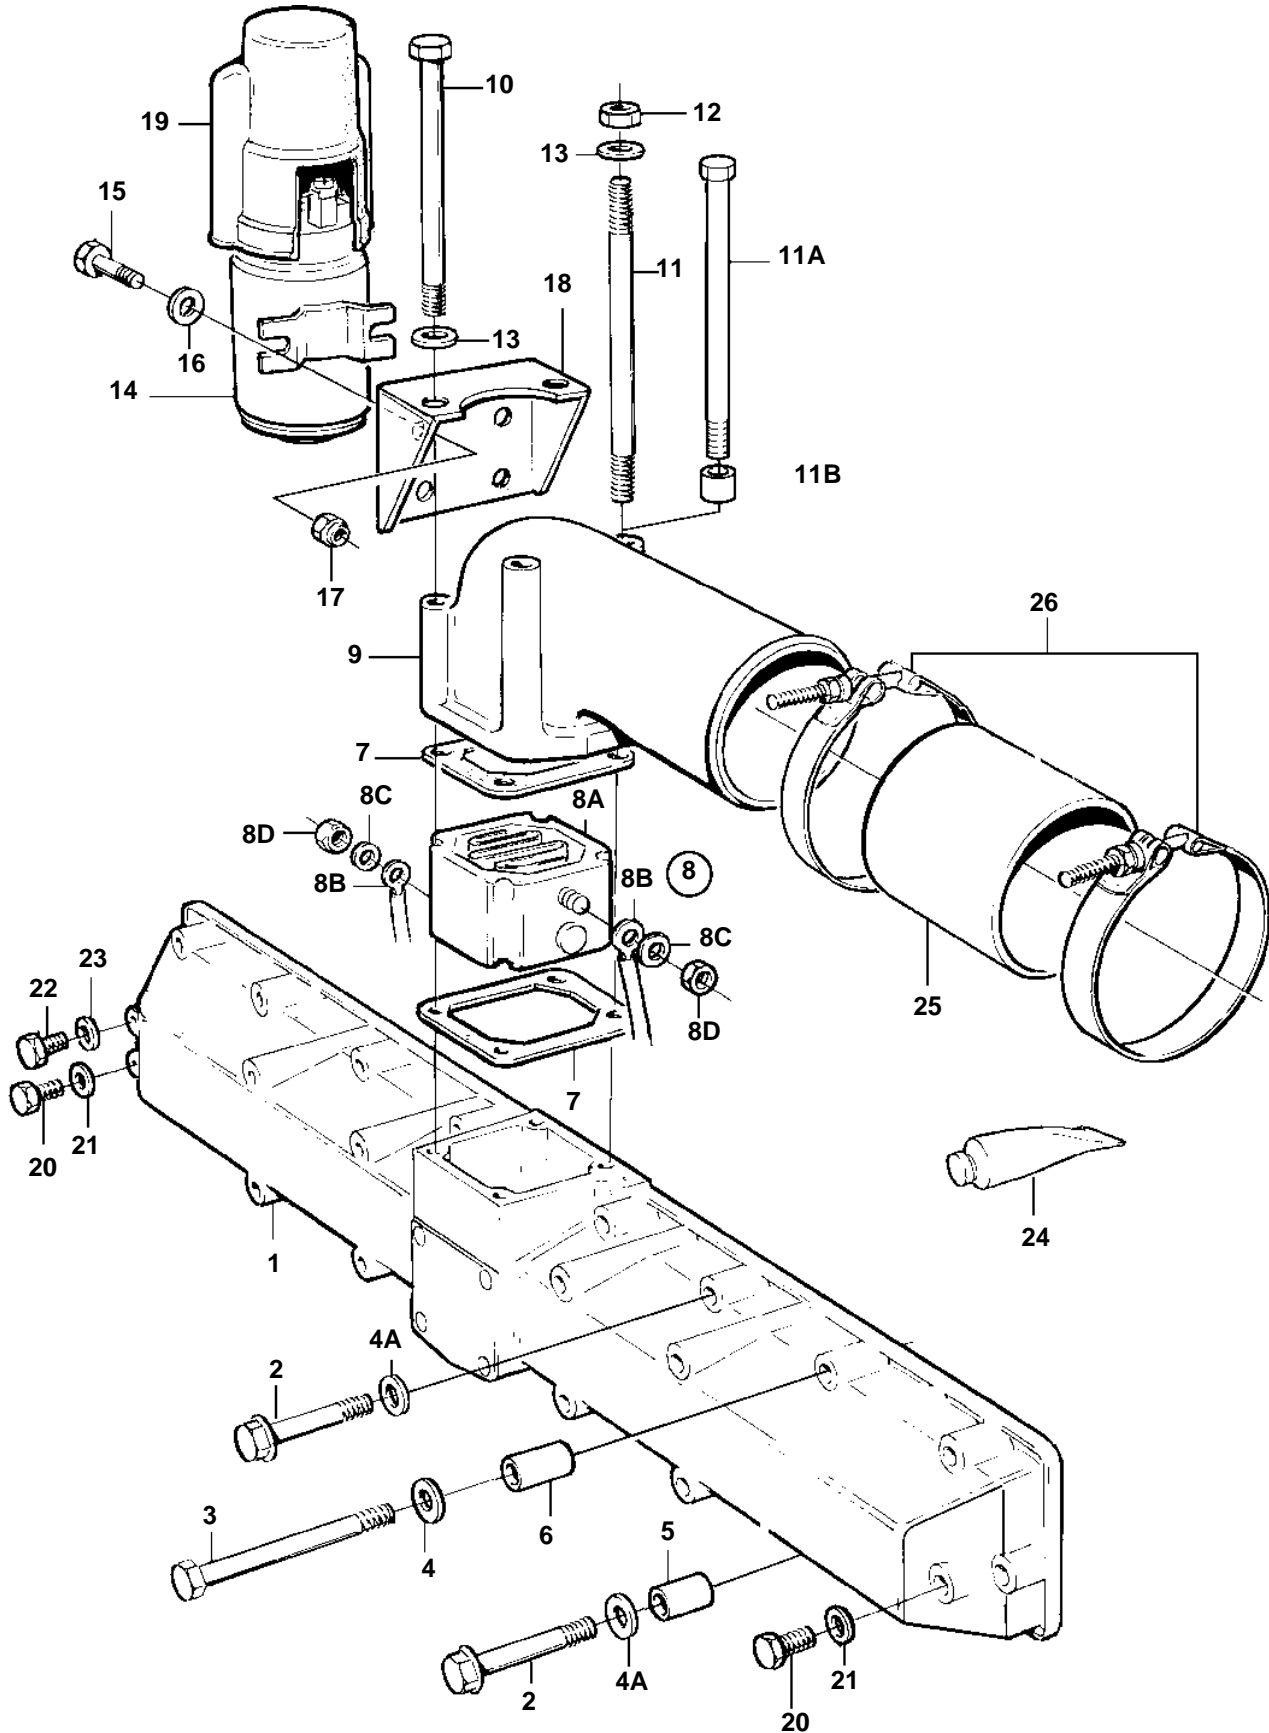

TAD730V

## TAD730V

REF	PART NO.	QTY	DESCRIPTION	NOTES
1	471817	1	Inlet pipe	
2	965180	16	Flange screw	L=60mm
	965183	2	Flange screw, cable attachment	L=90mm
3	955310	2	Screw, air filter bracket	L=130mm
4	976944	2	Washer	(966674)
4A	941907	18	Spring washer	
5	848694	2	Spacer sleeve	L=33mm
6	848423	2	Sleeve	L = 63mm
7	471682	2	Gasket	
8	848959	1	Starter heater kit	
8A		1	· Starter element	
8B		2	· Cable kit	
8C	955894	2	· Washer	
8D	17624	2	· Nut	
9	865069	1	Connection pipe	
10	967825	2	Screw	
11	942283	2	Stud	ALT
11A	968303	2	Screw	ALT
11B	847150	2	Spacer sleeve	ALT
12	946330	2	Nut	
13	955894	2	Washer	TH=1,5mm
	120265	4	Washer	TH=2,5mm
14	873962	1	Relay	24V 150A, When replacing the relay, also install diod 873789.
15	969405	2	6 point socket screw	
16	940090	2	Washer	
17	949874	2	Lock nut	(946577)
18	843400	1	Attaching plate	
19	1581123	1	Cover	
20	960629	2	Plug	
21	11994	2	Gasket	
22	960628	1	Plug	
23	18665	1	Gasket	
24	1161231	1	Sealant	
25	865128	1	Hose	
26	865575	2	Hose clamp	