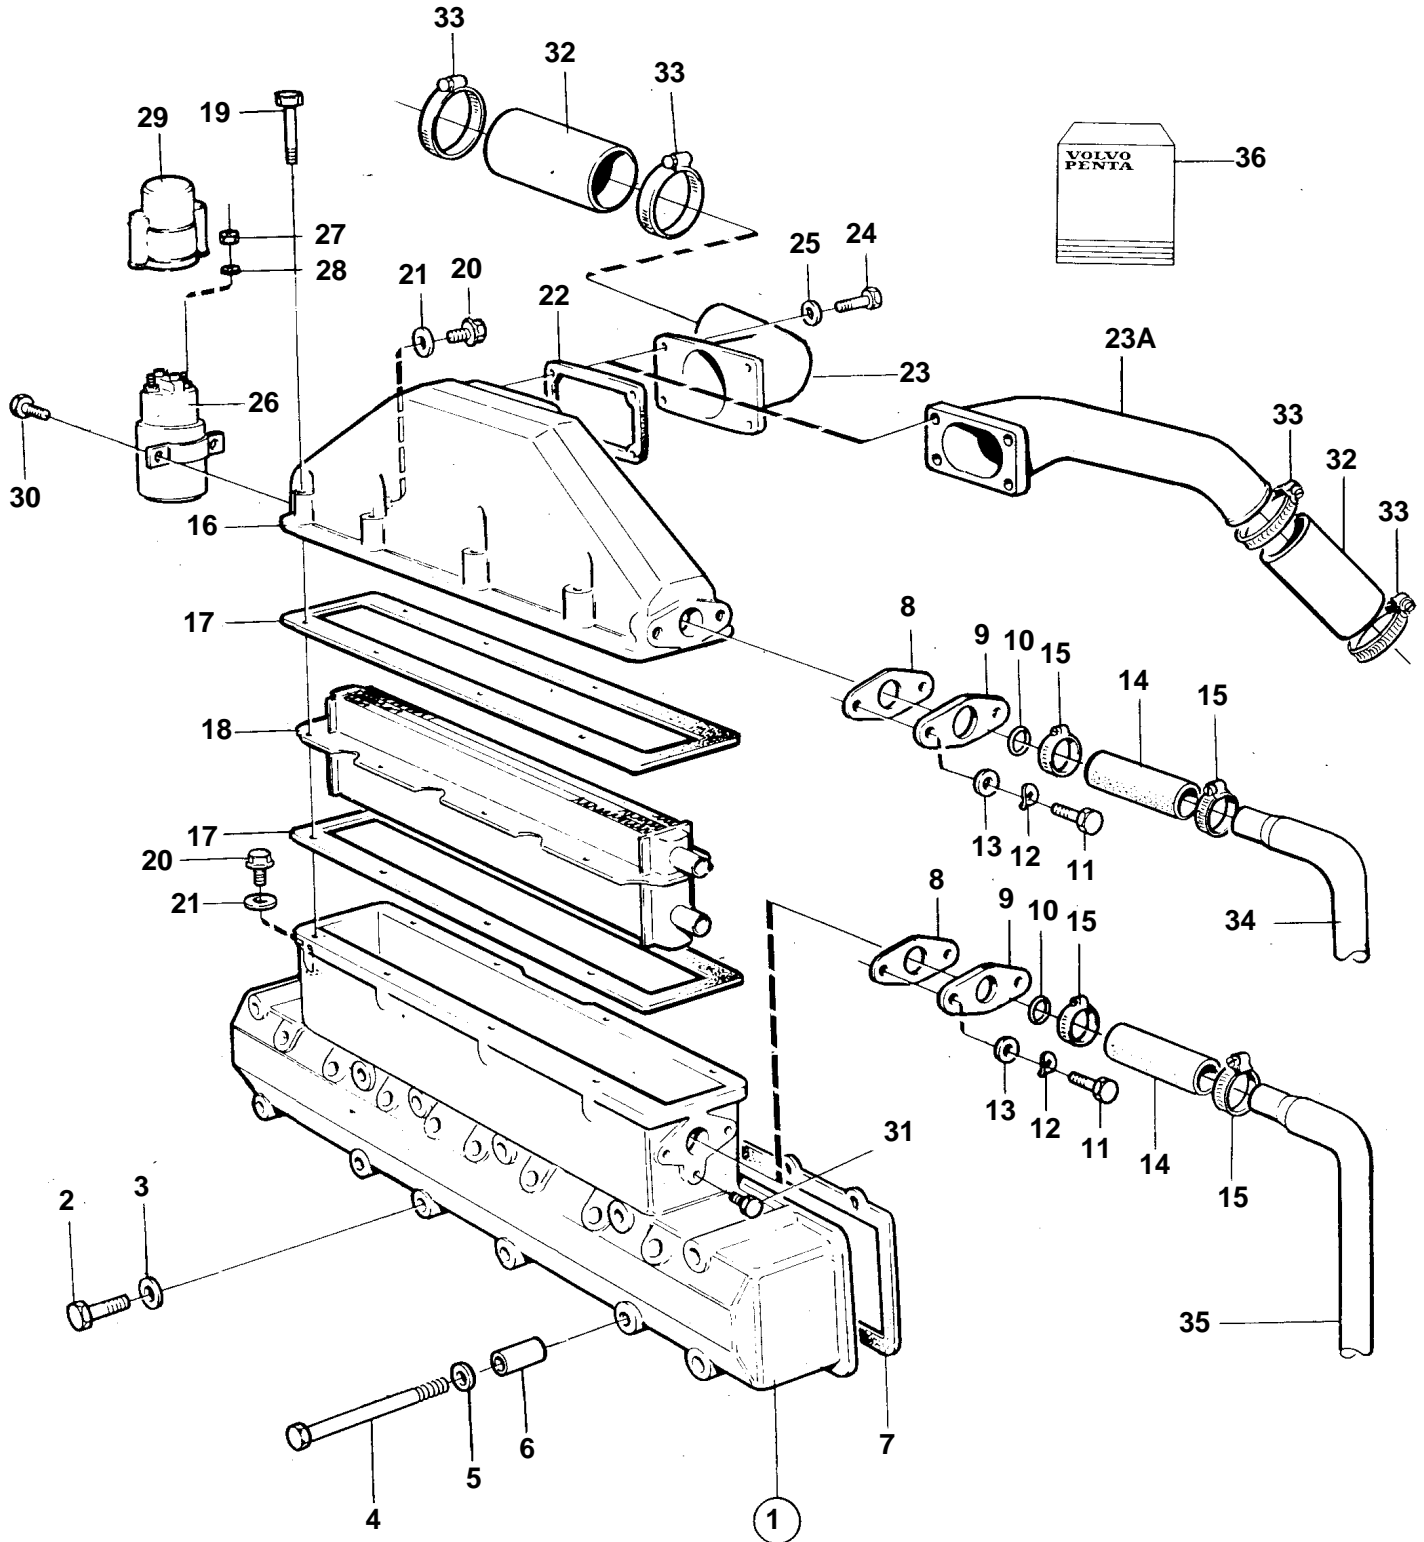

TWD731VE

16518

TWD731VE

REF	PART NO.	QTY	DESCRIPTION	SEE SEC.	NOTES
1		1	Inlet pipe		
				1391	
2	965183	18	Flange screw		L=90mm
3	941907	18	Spring washer		
4	955310	2	Screw		L=130mm
5	976944	2	Washer		(966674)
6	848229	2	Sleeve		L=31mm
7	424612	2	Gasket		Included in gasket kit.
8	862619	2	Gasket		
9	846896	2	Flange		
10	925057	2	Rubber ring		
11	946934	4	Flange screw		
12	949607	4	Spring washer		
13	976943	4	Washer		
14	952969	2	Rubber hose		
15	943473	4	Hose clamp		
16	849429	1	Cover		
17	845515	2	Gasket		
18	863489	1	Insert		
19	965181	8	Screw		
20	947107	1	Flange screw		M8x12mm
	940199	1	Screw		M8x12mm
21	957171	2	Gasket		Included in gasket kit.
22	862620	1	Gasket		Included in gasket kit.
23	865746	1	Connection pipe		
23A	3825224	1	Connection pipe		For turbo mounted low.
24	955272	4	Screw		
25	941906	4	Spring washer		
26	873962	1	Relay		24V, When replacing the relay, also install diod 873789.
	872242	1	Relay		When replacing the relay, also install diod 873789., 12V
27	17624	2	· Nut		M8
	955780	2	· Nut		M5
28	955894	2	Washer		
29	1581123	1	Cover		
30	955244	2	Screw		
31	479979	1	Plug		
32	865747	1	Hose		
33	943480	2	Clamp		
34		1	Pipe, therm. housing		
35		1	Pipe, water pump		
36	876325	1	Gasket kit		SEE GROUP 99