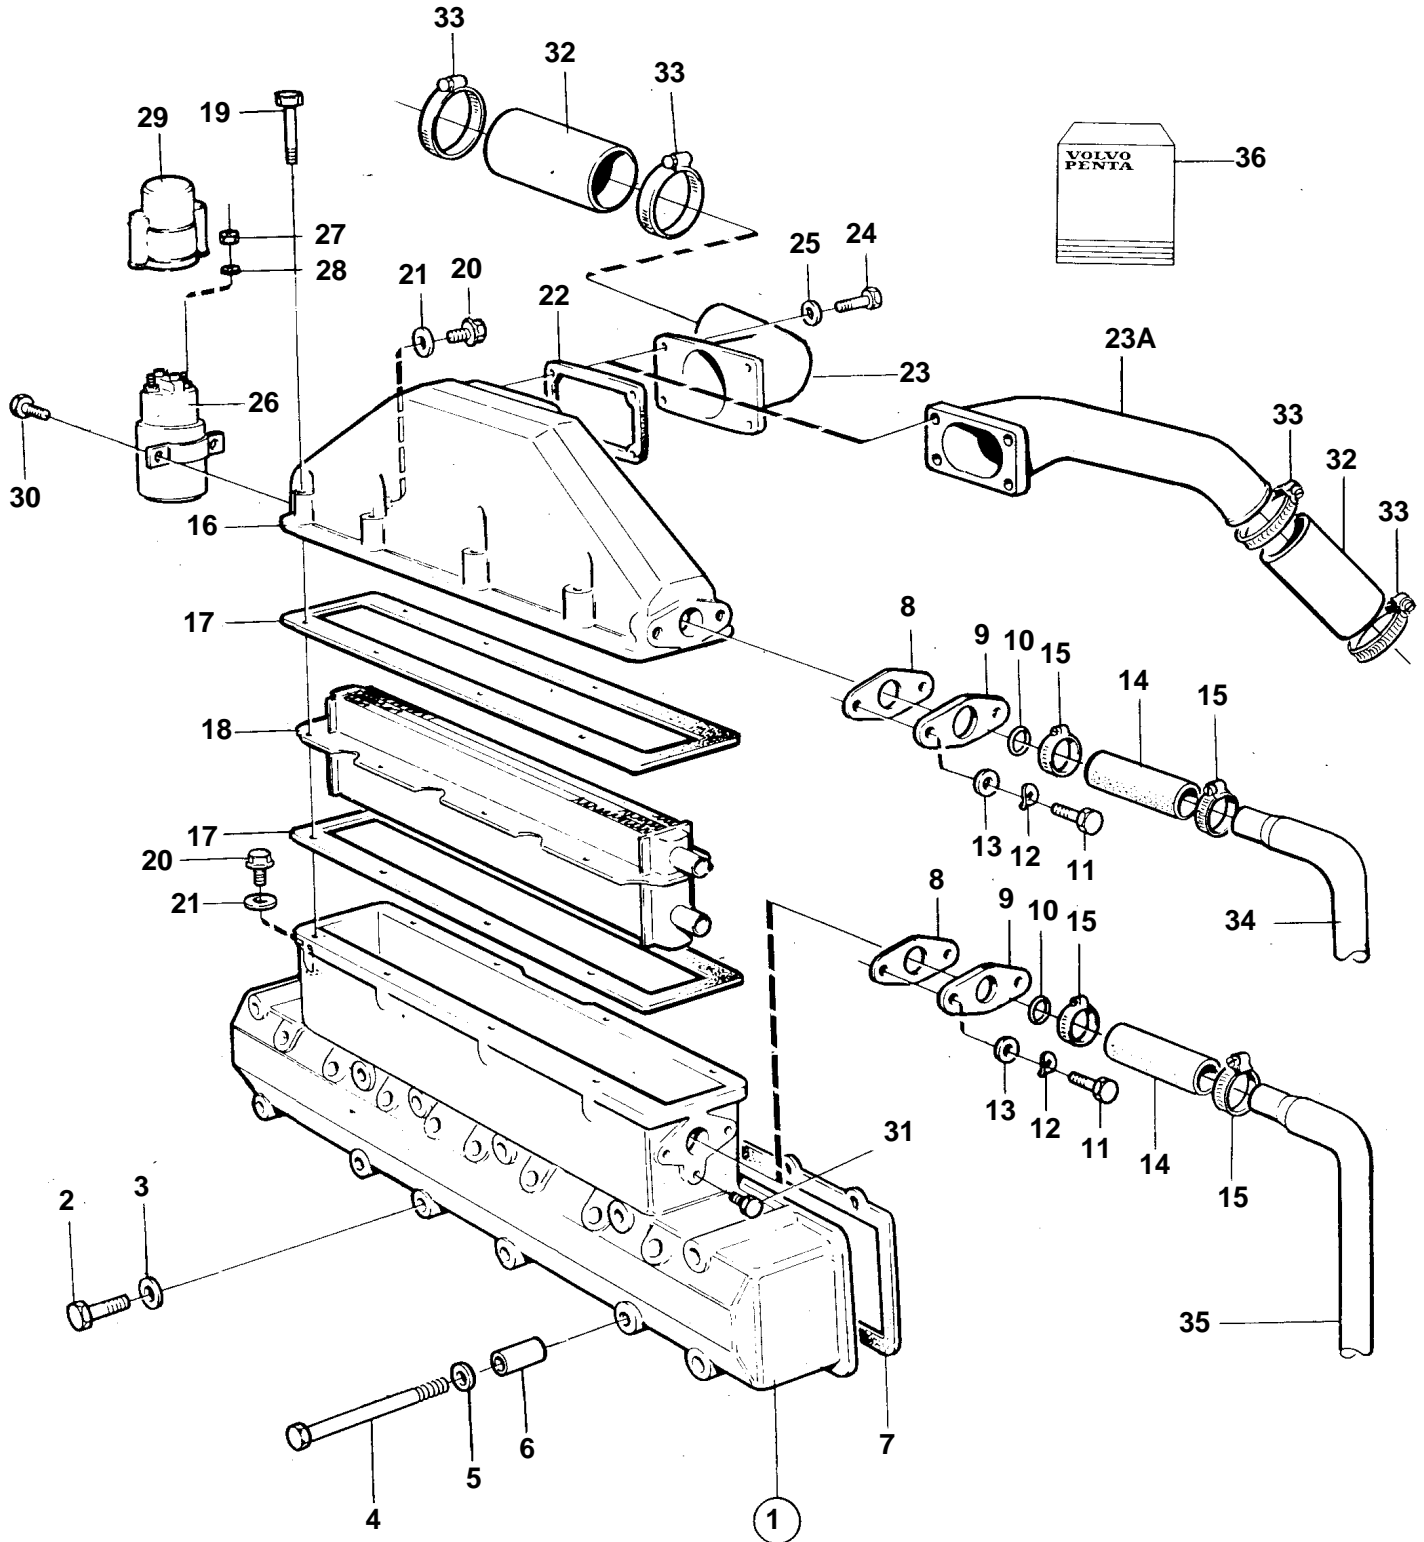

TID71A, TWD710V

16518

TID71A, TWD710V

REF	PART NO.	QTY	DESCRIPTION	SEE SEC.	NOTES
1		1	Inlet pipe		
				1391	
2	965183	18	Flange screw		L=90mm
3	941907	18	Spring washer		
4	955310	2	Screw		L=130mm
5	976944	2	Washer		(966674)
6	848229	2	Sleeve		L=31 mm
7	424612	2	Gasket		Included in gasket kit.
8	862619	2	Gasket		
9	846896	2	Flange		
10	925057	2	Rubber ring		
11	955273	4	Screw		
12	949607	4	Spring washer		
13	976943	4	Washer		
14	952969	2	Rubber hose		
15	943473	4	Hose clamp		
16	849429	1	Cover		
17	845515	2	Gasket		
18	863489	1	Insert		
19	965181	8	Screw		
20	947107	1	Flange screw		M8x12mm
	940199	1	Screw		M8x12mm
21	957171	2	Gasket		Included in gasket kit.
22	862620	1	Gasket		Included in gasket kit.
23	846793	1	Connection pipe		
24	955273	4	Screw		
25	941906	4	Spring washer		
26	873962	1	Relay		24V, When replacing the relay, also install diod 873789.
	872242	1	Relay		When replacing the relay, also install diod 873789., 12V
27	17624	2	· Nut		M8
	955780	2	· Nut		M5
28	955894	2	Washer		
29	1581123	1	Cover		
30	955244	2	Screw		
31	479979	1	Plug		
32	466327	1	Hose		
33	943479	2	Hose clamp		
34		1	Pipe, therm. housing		
35		1	Pipe, water pump		
36	876325	1	Gasket kit		SEE GROUP 99