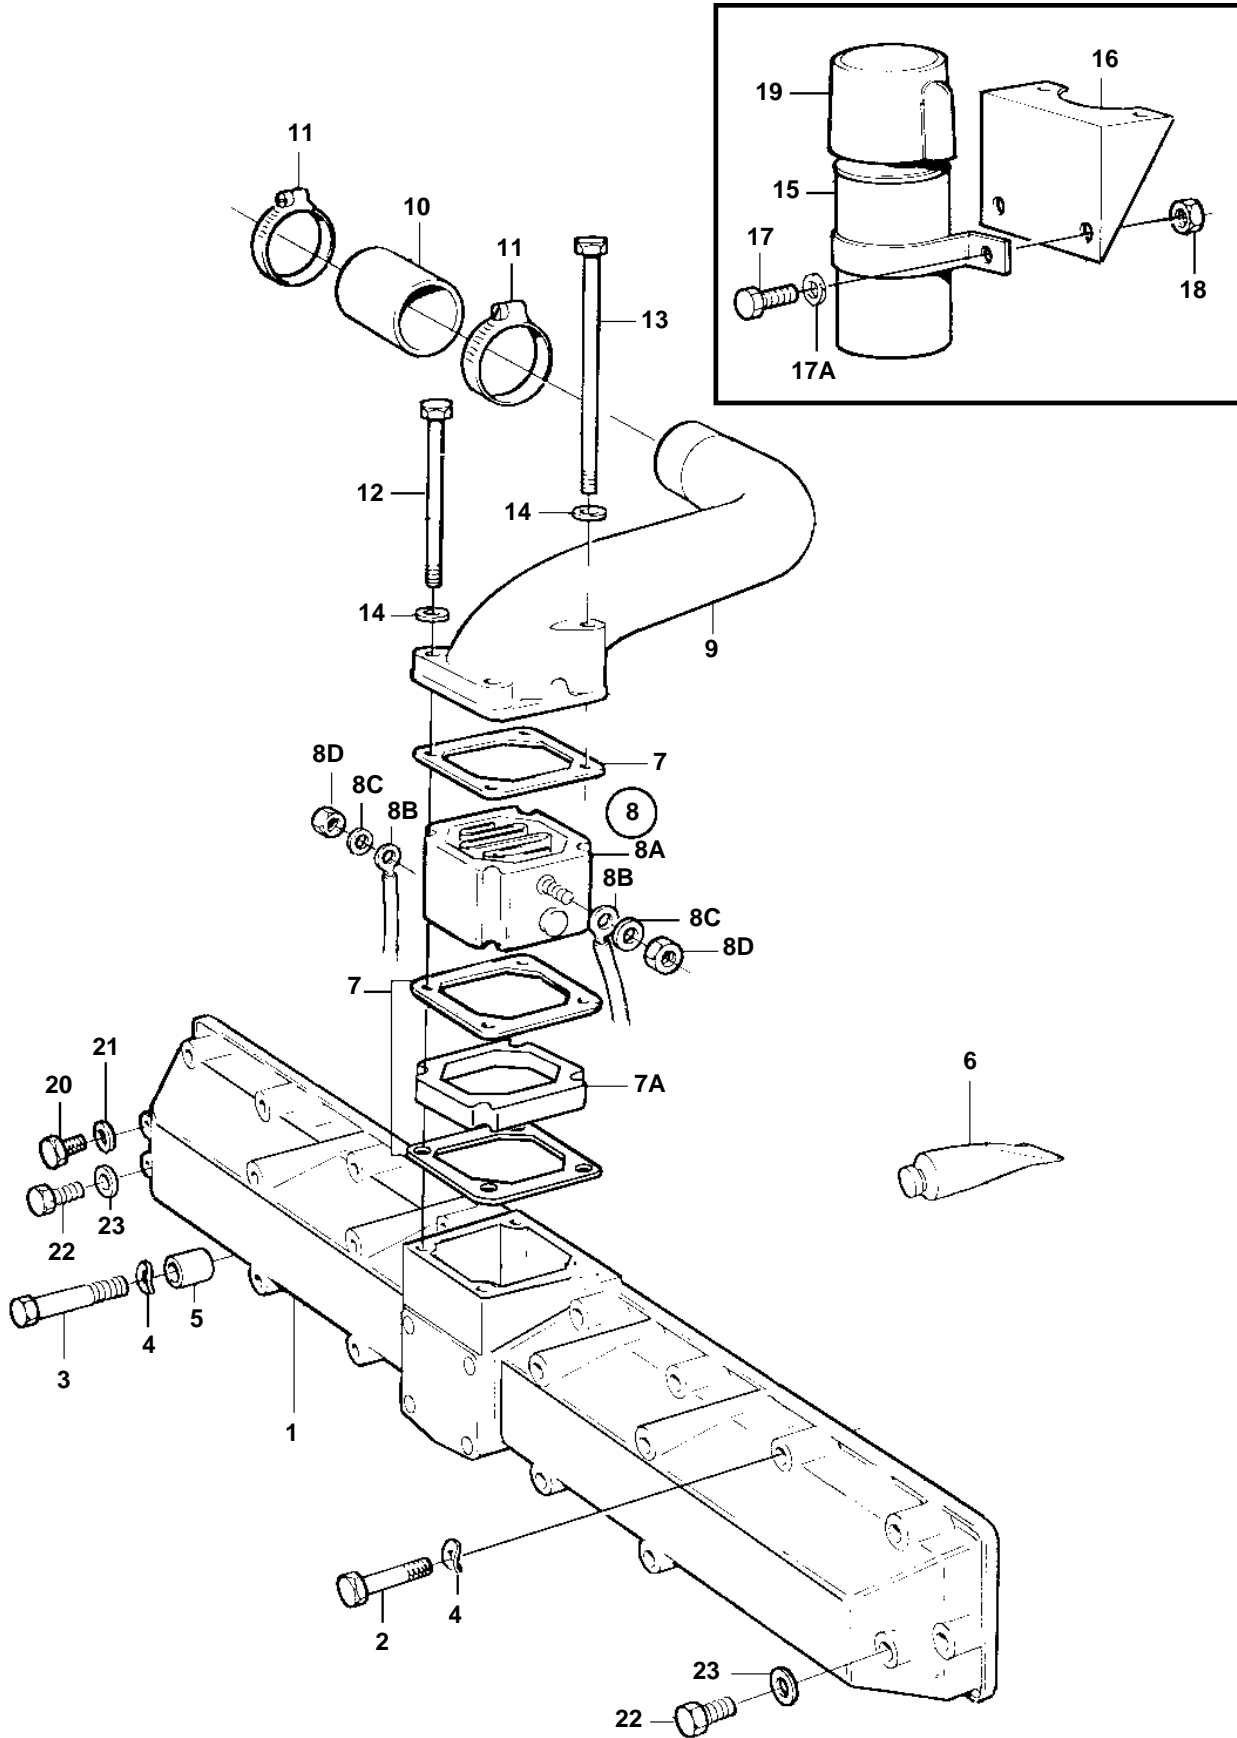

TD71A

TD71A

REF	PART NO.	QTY	DESCRIPTION	NOTES
1	471817	1	Inlet pipe	
2	965180	16	Flange screw	L=60mm
3	965183	2	Flange screw	L=90mm
4	941907	18	Spring washer	
5	848694	2	Spacer sleeve	
6	1161231	X	Sealant	
7	471682	3	Gasket	
7A	848535	1	Spacer	
8	848959	1	Starter heater kit	24V
	863377	1	Starter element	12V
8A		1	· Starter element	
8B		2	· Cable	
8C	955894	2	· Washer	
8D	17624	2	· Nut	
9	465251	1	Tube	
10	847385	1	Hose	
11	943479	2	Hose clamp	
12	968892	2	Flange screw	L=140mm
13	968699	2	Flange screw	L=170mm
14	955894	2	Washer	TH=1,5mm
	120265	4	Washer	TH=2,5mm
15	873962	1	Relay	24V, When replacing the relay, also install diod 873789.
	872242	1	Relay	12V, When replacing the relay, also install diod 873789.
16	843400	1	Attaching plate	
17	955244	2	Screw	
17A	940090	2	Washer	
18	946577	2	Lock nut	
19	1581123	1	Cover	
20	960628	1	Plug	M10
21	18665	1	Gasket	
22	960629	2	Plug	M12
23	11994	2	Gasket	