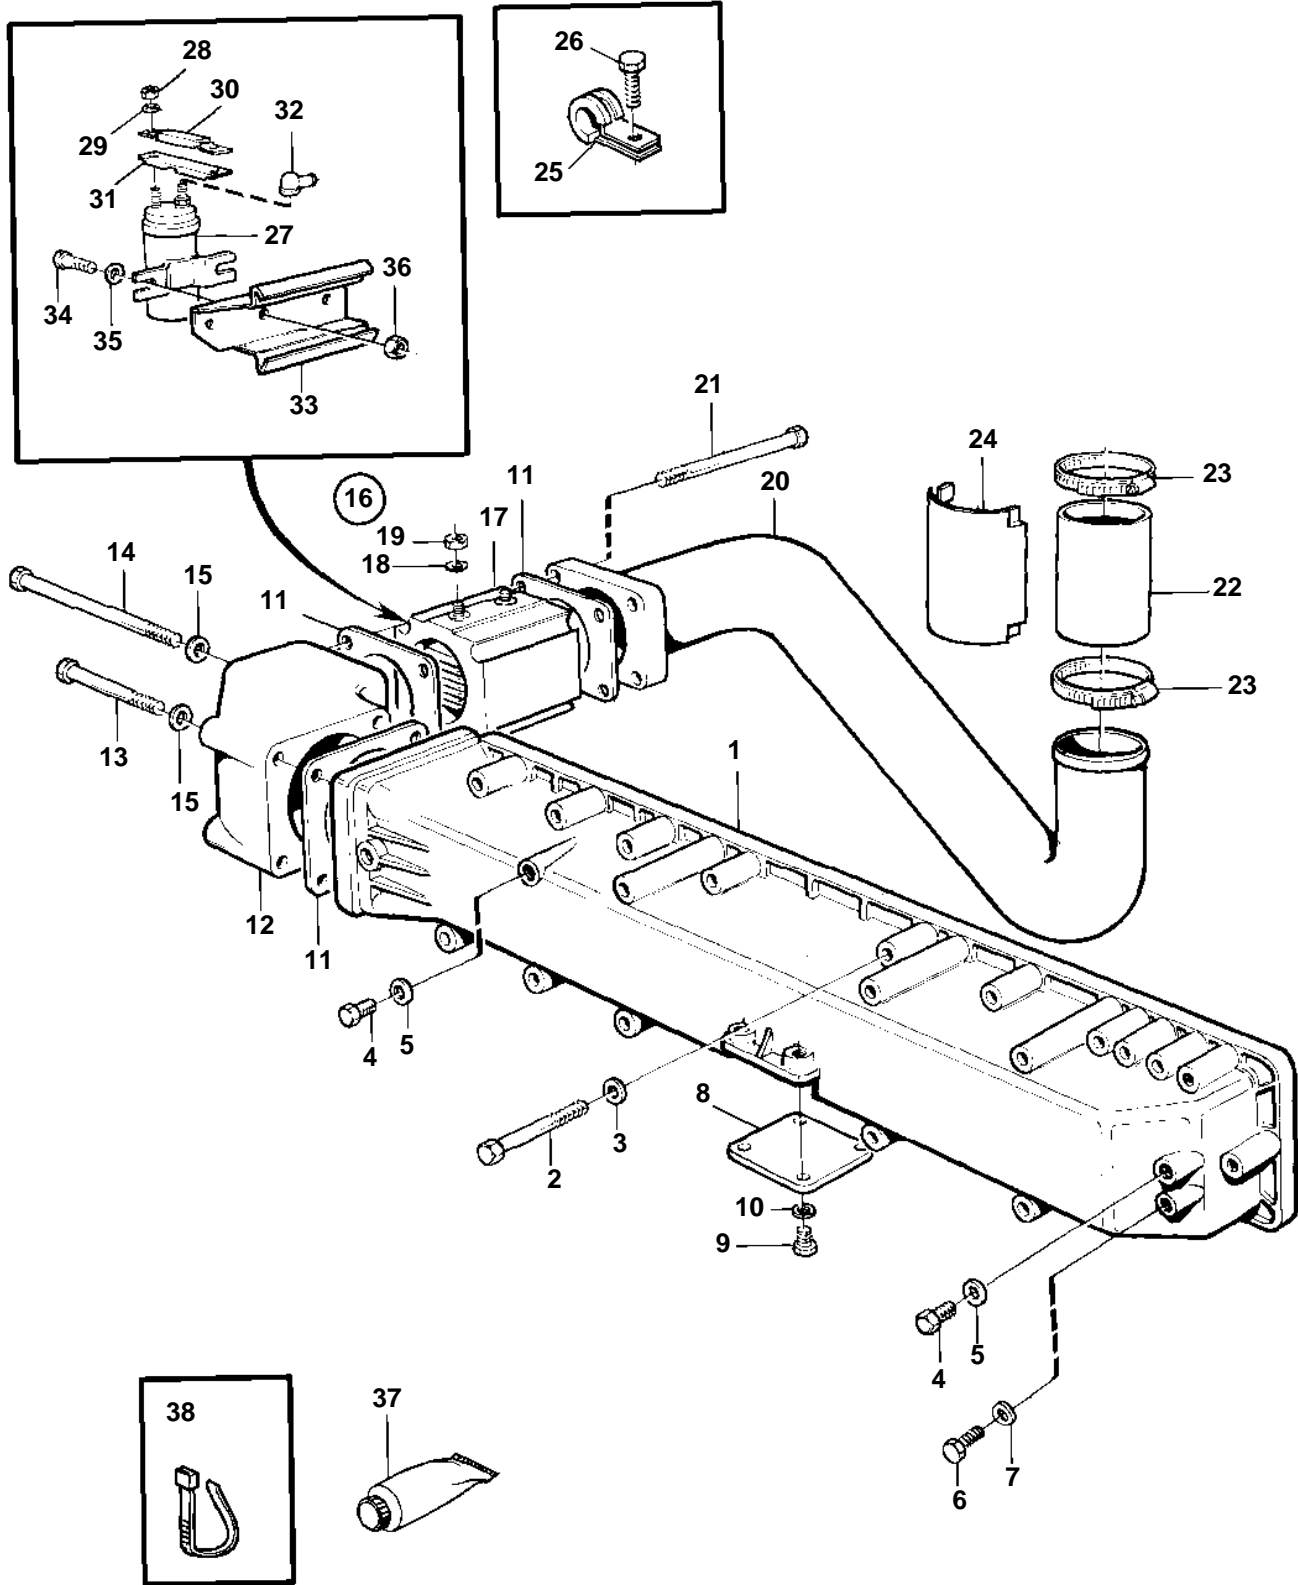

TD730VE

TD730VE

| REF | PART NO. | QTY | DESCRIPTION | NOTES |
|-----|----------|-----|--------------------|--|
| 1 | 421532 | 1 | Inlet pipe | |
| 2 | 965180 | 17 | Flange screw | |
| 3 | 941907 | 17 | Spring washer | |
| 4 | 960629 | 2 | Plug | M12 |
| 5 | 11994 | 2 | Gasket | |
| 6 | 960628 | 1 | Plug | M10 |
| 7 | 18665 | 1 | Gasket | |
| 8 | 465957 | 1 | Cover | |
| 9 | 946671 | 4 | Flange screw | |
| 10 | 941907 | 4 | Spring washer | |
| 11 | 424619 | 3 | Gasket | |
| 12 | 849251 | 1 | Connection pipe | |
| 13 | 965183 | 2 | Flange screw | |
| 14 | 969225 | 2 | Flange screw | |
| 15 | 941907 | 4 | Spring washer | |
| 16 | 848959 | 1 | Starter heater kit | 24V |
| | 863377 | 1 | Starter element | 12V |
| 17 | | 1 | • Starter element | |
| 18 | 955894 | 2 | • Washer | |
| 19 | 17624 | 2 | • Nut | |
| 20 | 3825504 | 1 | Connection pipe | |
| 21 | 968842 | 4 | Flange screw | |
| 22 | 865747 | 1 | Hose | |
| 23 | 943480 | 2 | Clamp | |
| 24 | | 1 | Heat shield | |
| 25 | 949747 | 1 | Clamp | |
| 26 | 946440 | 1 | Flange screw | |
| 27 | 873962 | 1 | Relay | 24V, When replacing the relay, also install diod 873789. |
| | 872242 | 1 | Relay | 12V, When replacing the relay, also install diod 873789. |
| 28 | 955782 | 2 | • Nut | |
| 29 | 941907 | 2 | • Spring washer | |
| 30 | 421692 | 1 | Support | |
| 31 | 471477 | 1 | Fuse | |
| 32 | 842150 | 1 | Protective cap | |
| 33 | 866463 | 1 | Attaching plate | |
| 34 | 955244 | 2 | Screw | |
| 35 | 940090 | 2 | Washer | |
| 36 | 946577 | 2 | Lock nut | |
| 37 | 1161277 | X | Sealant | |
| 38 | 948211 | 4 | Strip clamp | |