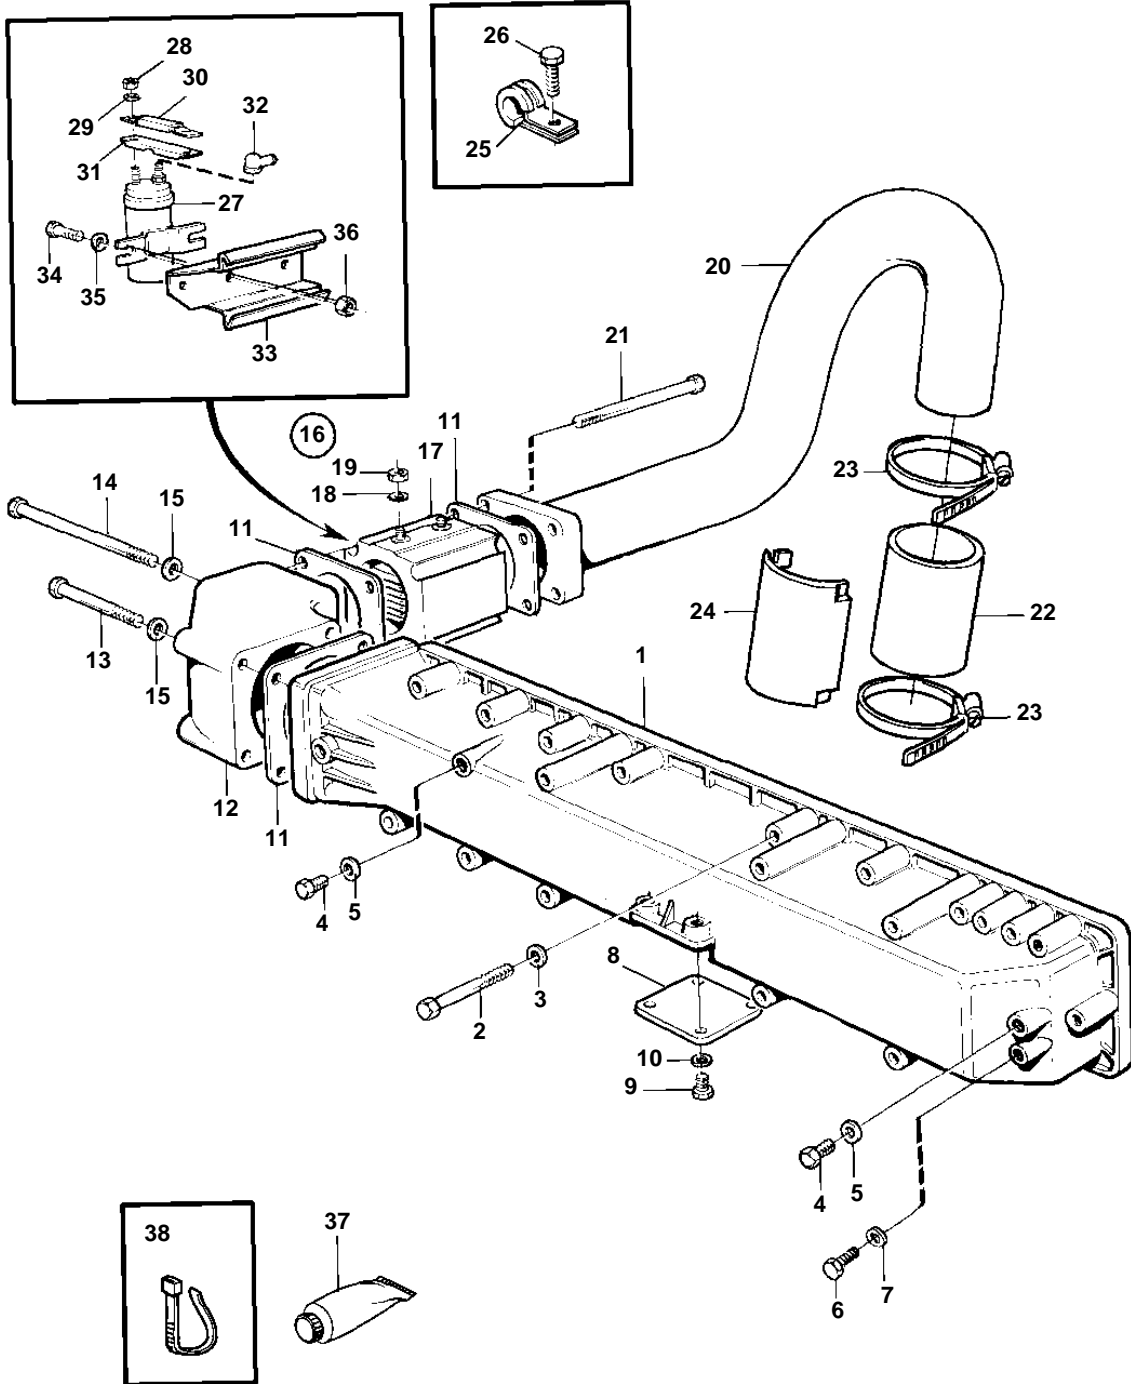

TD71A

TD71A

REF	PART NO.	QTY	DESCRIPTION	NOTES
1	421532	1	Inlet pipe	
2	965180	17	Flange screw	
3	941907	17	Spring washer	
4	960629	2	Plug	M12
5	11994	2	Gasket	
6	960628	1	Plug	M10
7	18665	1	Gasket	
8	465957	1	Cover	
9	946671	4	Flange screw	
10	941907	4	Spring washer	
11	424619	3	Gasket	
12	849251	1	Connection pipe	
13	965183	4	Flange screw	
14	969225	2	Flange screw	
15	941907	4	Spring washer	
16	848959	1	Starter heater kit	
17		1	· Starter element	
18	955894	2	· Washer	
19	17624	2	· Nut	
20	849253	1	Connection pipe	
21	968842	4	Flange screw	
22	847385	1	Hose	
23	943479	2	Hose clamp	
24		1	Heat shield	
25	949747	1	Clamp	
26	946440	1	Flange screw	
27	873962	1	Relay	When replacing the relay, also install diod 873789.
28	955782	2	· Nut	
29	941907	2	· Spring washer	
30	421692	1	Support	
31	471477	1	Fuse	
32	842150	1	Protective cap	
33	866463	1	Attaching plate	
34	955244	2	Screw	
35	940090	2	Washer	
36	946577	2	Lock nut	
37	1161277	X	Sealant	
38	948211	4	Strip clamp	