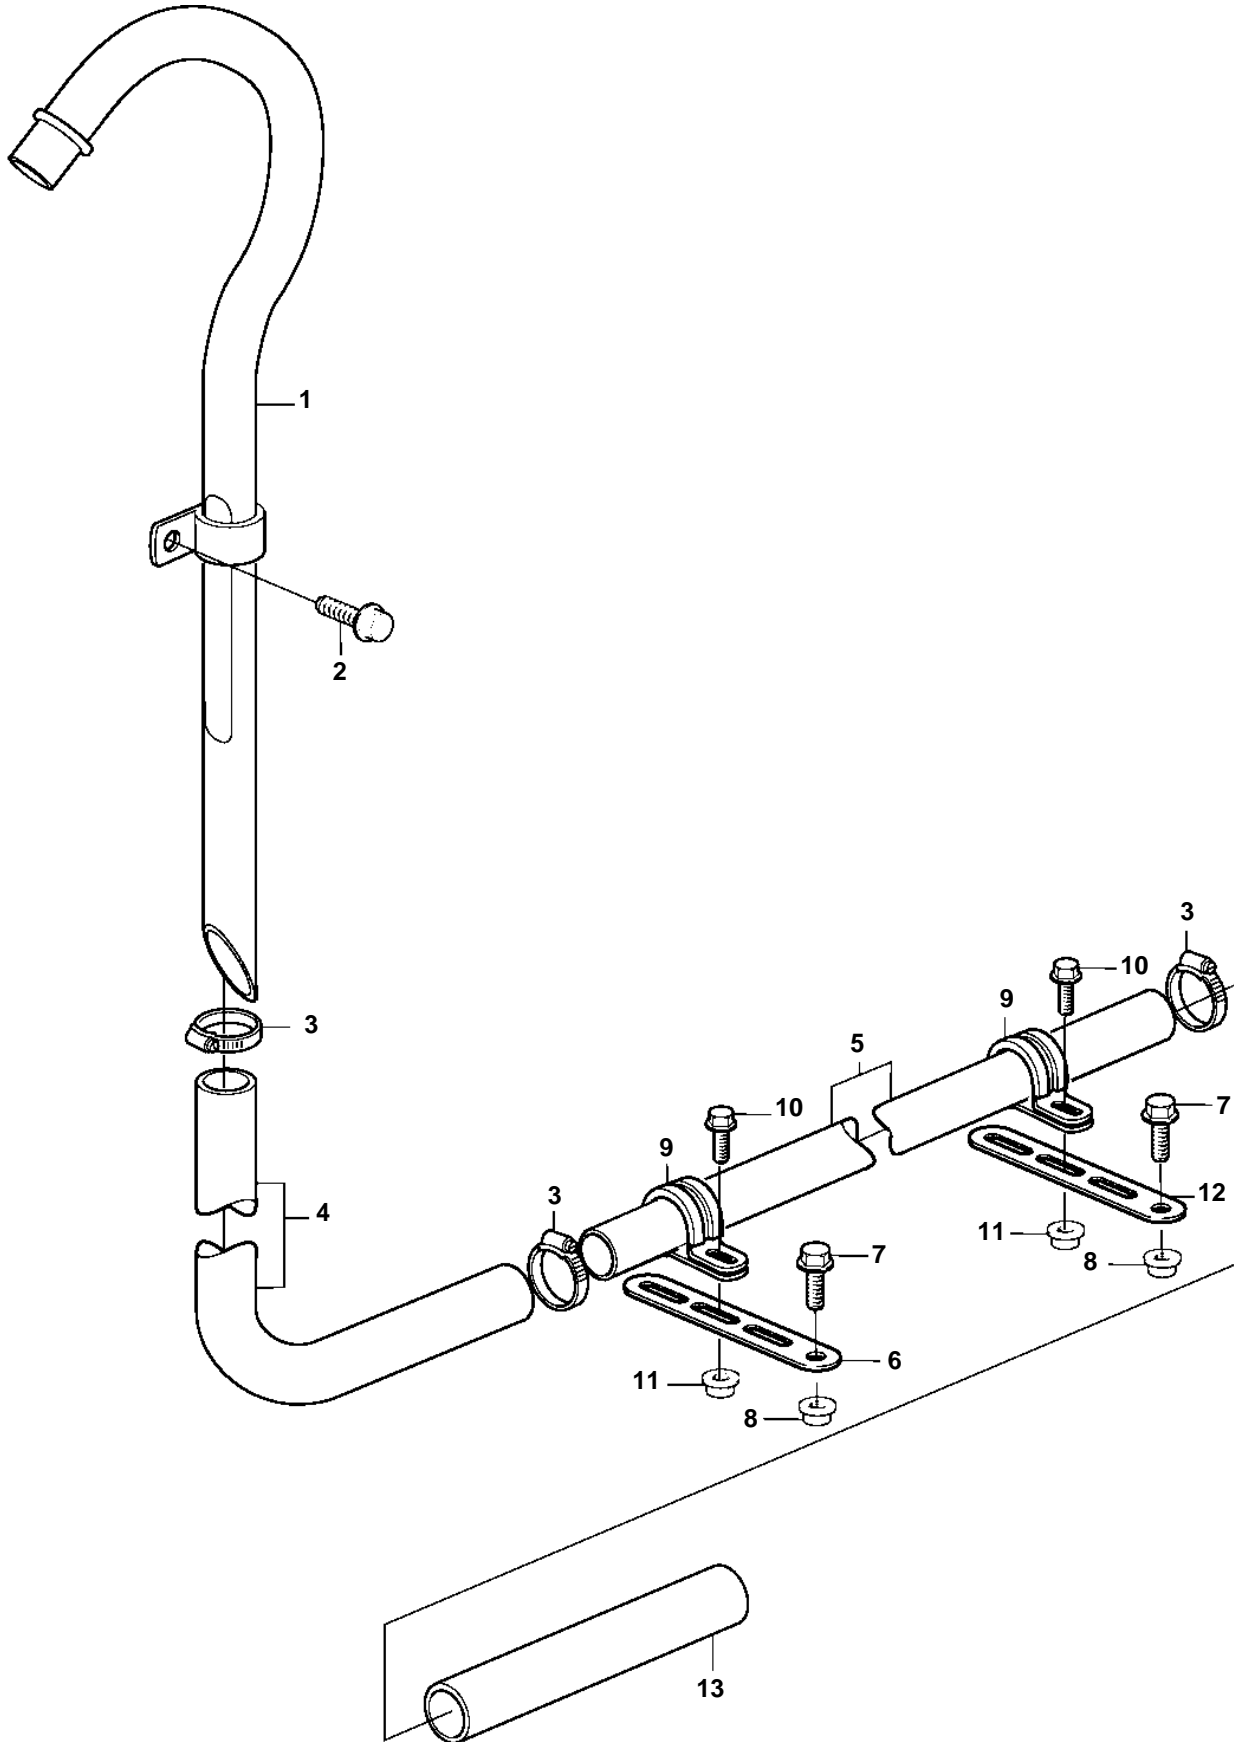

TWD740VE

TWD740VE

REF	PART NO.	QTY	DESCRIPTION	NOTES
1	3830922	1	Breather pipe	
2	955294	1	Screw	
3	943476	3	Hose clamp	
4	942707	X	Rubber hose	L=350mm
5	3830523	1	Tube	(3825326)
6	965543	1	Bracket	L=142mm
7	946544	2	Flange screw	
8	945407	2	Flange nut	
9	952637	2	Clamp	
10	946440	2	Flange screw	
11	945408	2	Flange nut	
12	965536	1	Bracket	L=72mm
13	942707	X	Rubber hose	L=200mm