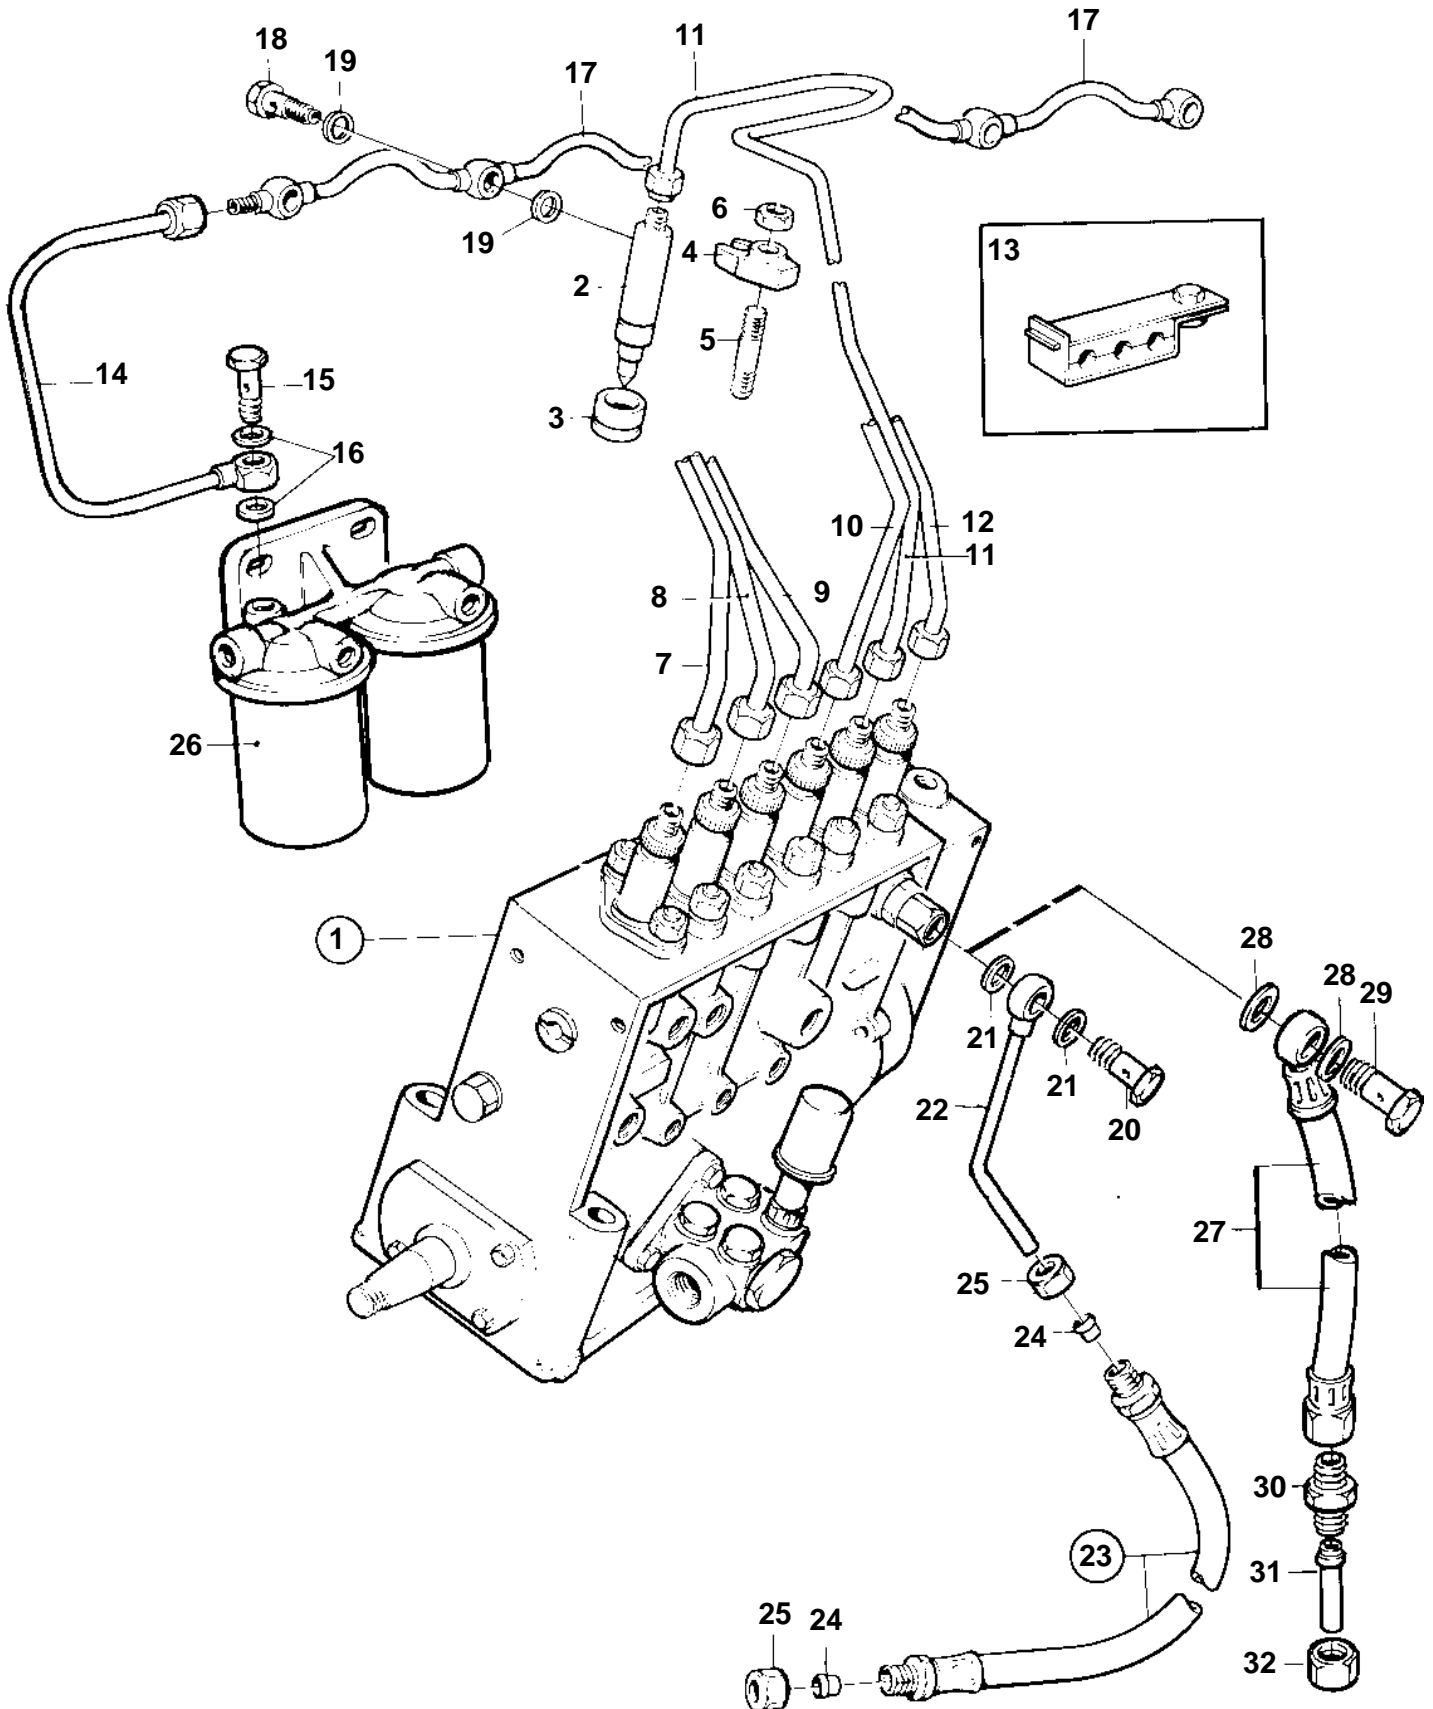

TD730VE, TWD731VE

16897

TD730VE, TWD731VE

REF	PART NO.	QTY	DESCRIPTION	SEE SEC.	NOTES
1		1	Injection pump		
2				1574	
				1574	
	477650	6	Injector		FOR TD730VE
	3803275	6	Injector, exch, exch		FOR TD730VE
				1439	
	3825737	6	Injector		FOR TWD731VE
	3803276	6	Injector, exch, exch		FOR TWD731VE
				3934	
				3934	
3	469455	6	Sealing ring		
4	469797	6	Yoke		
5	1545022	6	Stud		
6	971095	6	Nut		
7	20474007	1	Delivery pipe kit		CYL 1
8		1	· Delivery pipe		CYL 2
9		1	· · Delivery pipe		CYL 3
10	20474008	1	Delivery pipe kit		CYL 4
11		1	· Delivery pipe		CYL 5
12		1	· · Delivery pipe		CYL 6
13	8194351	4	Clamp		2 PIPES
	8194352	2	Clamp		3 PIPES
14	477901	1	Leak-off pipe		
15	25167	1	Hollow screw		
16	969011	2	Gasket		
17	471605	1	Leak-off pipe		
18	74033	6	Hollow screw		
19	947620	12	Gasket		
20	25167	1	Hollow screw		
21	969011	2	Gasket		
22	849229	1	Fuel pipe		
23	865737	1	Fuel hose		
24	956969	2	· Ferrule		
25	956983	2	· Nut		
26		1	Fuel filter	4122	
27	3826284	1	Fuel hose		When shut-off valve is mounted.
28	969011	2	Gasket		When shut-off valve is mounted.
29	25167	1	Hollow screw		When shut-off valve is mounted.
30	957055	1	Nipple		When shut-off valve is mounted.
31	3825770	1	Fuel pipe		When shut-off valve is mounted.
32	956983	1	Nut		When shut-off valve is mounted.