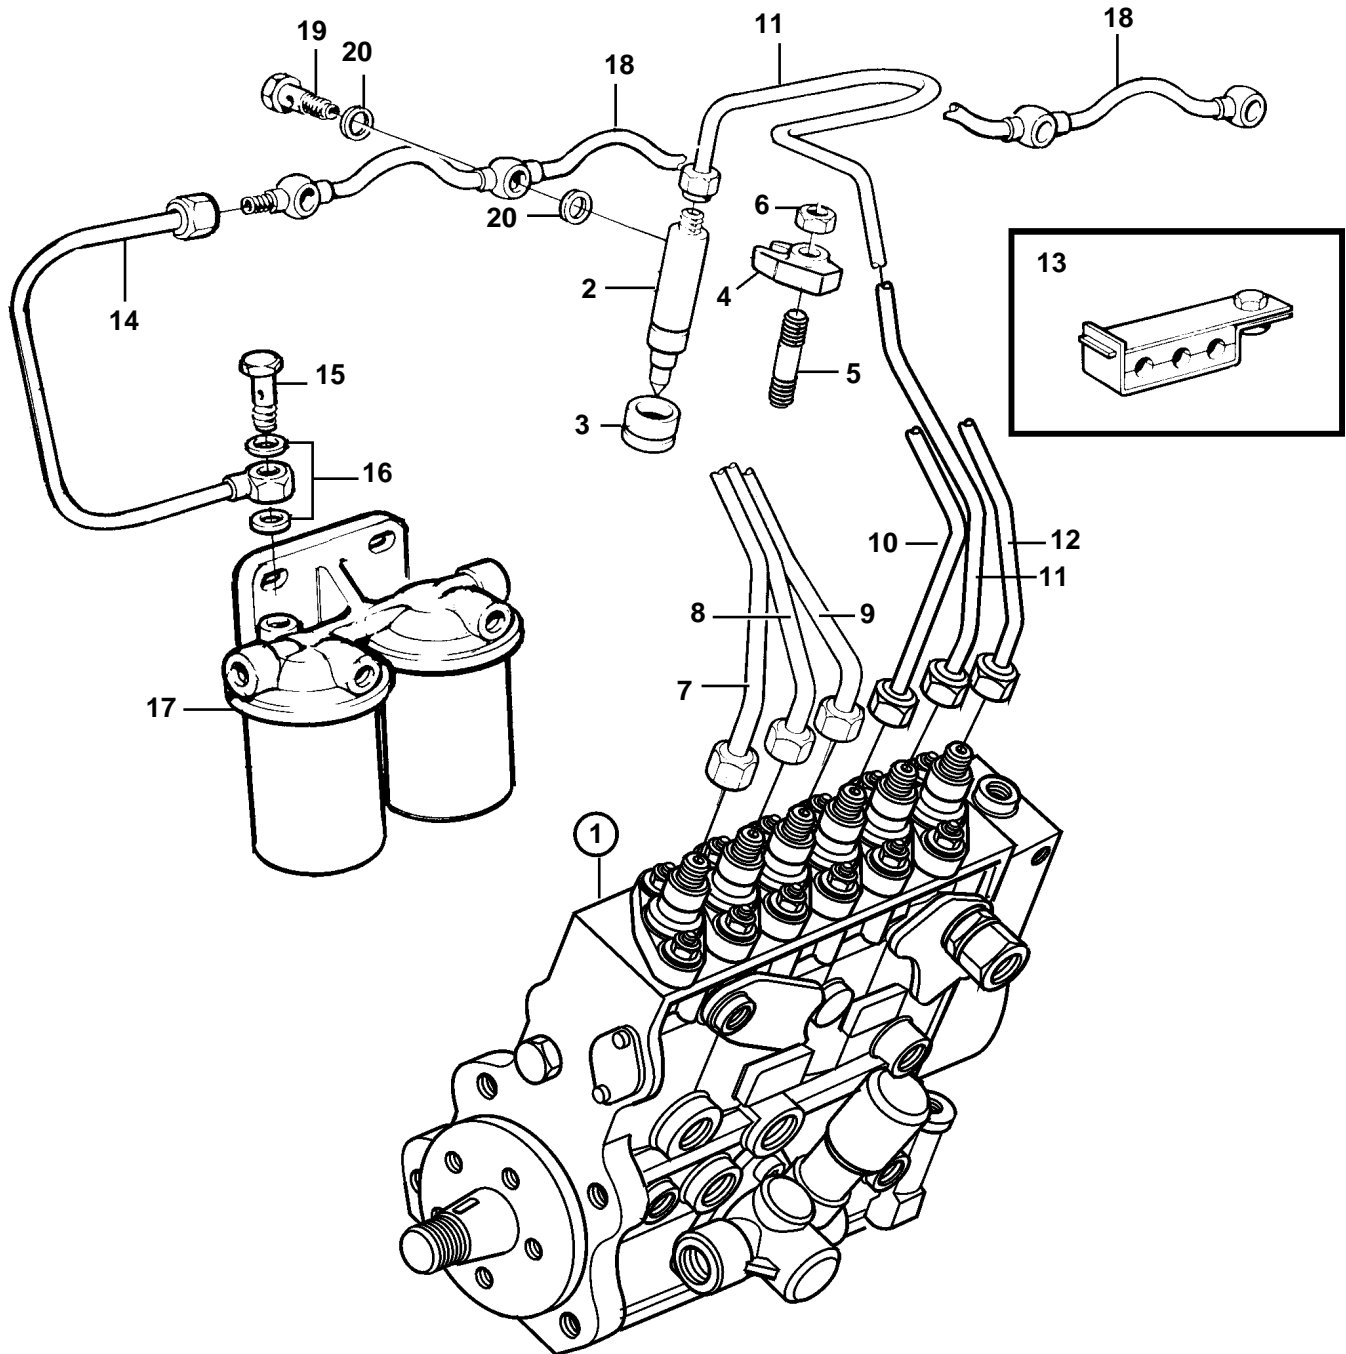

TWD740VE

TWD740VE

REF	PART NO.	QTY	DESCRIPTION	SEE SEC.	NOTES
1		1	Injection pump		
2	3826446	6	Injector		E.U=3803602
	3803602	6	Injector, exch, exch		E.U=3803602
				3934	
3	469455	6	Sealing ring		
4	469797	6	Yoke		
5	1545022	6	Stud		
6	971095	6	Nut		
7	3827981	1	Delivery pipe		CYL 1
8	3827982	1	Delivery pipe		CYL 2
9	3827983	1	Delivery pipe		CYL 3
10	3827984	1	Delivery pipe		CYL 4
11	3827985	1	Delivery pipe		CYL 5
12	3827986	1	Delivery pipe		CYL 6
13	8194327	2	Clamp		2 PIPES
	8194328	2	Clamp		3 PIPES
	8194331	2	Clamp		6 PIPES
14	11031279	1	Leak-off line		
15	25167	1	Hollow screw		
16	969011	2	Gasket		
17		1	Fuel filter	4140	
18	471605	1	Leak-off pipe		
19	74033	6	Hollow screw		
20	947620	12	Gasket		