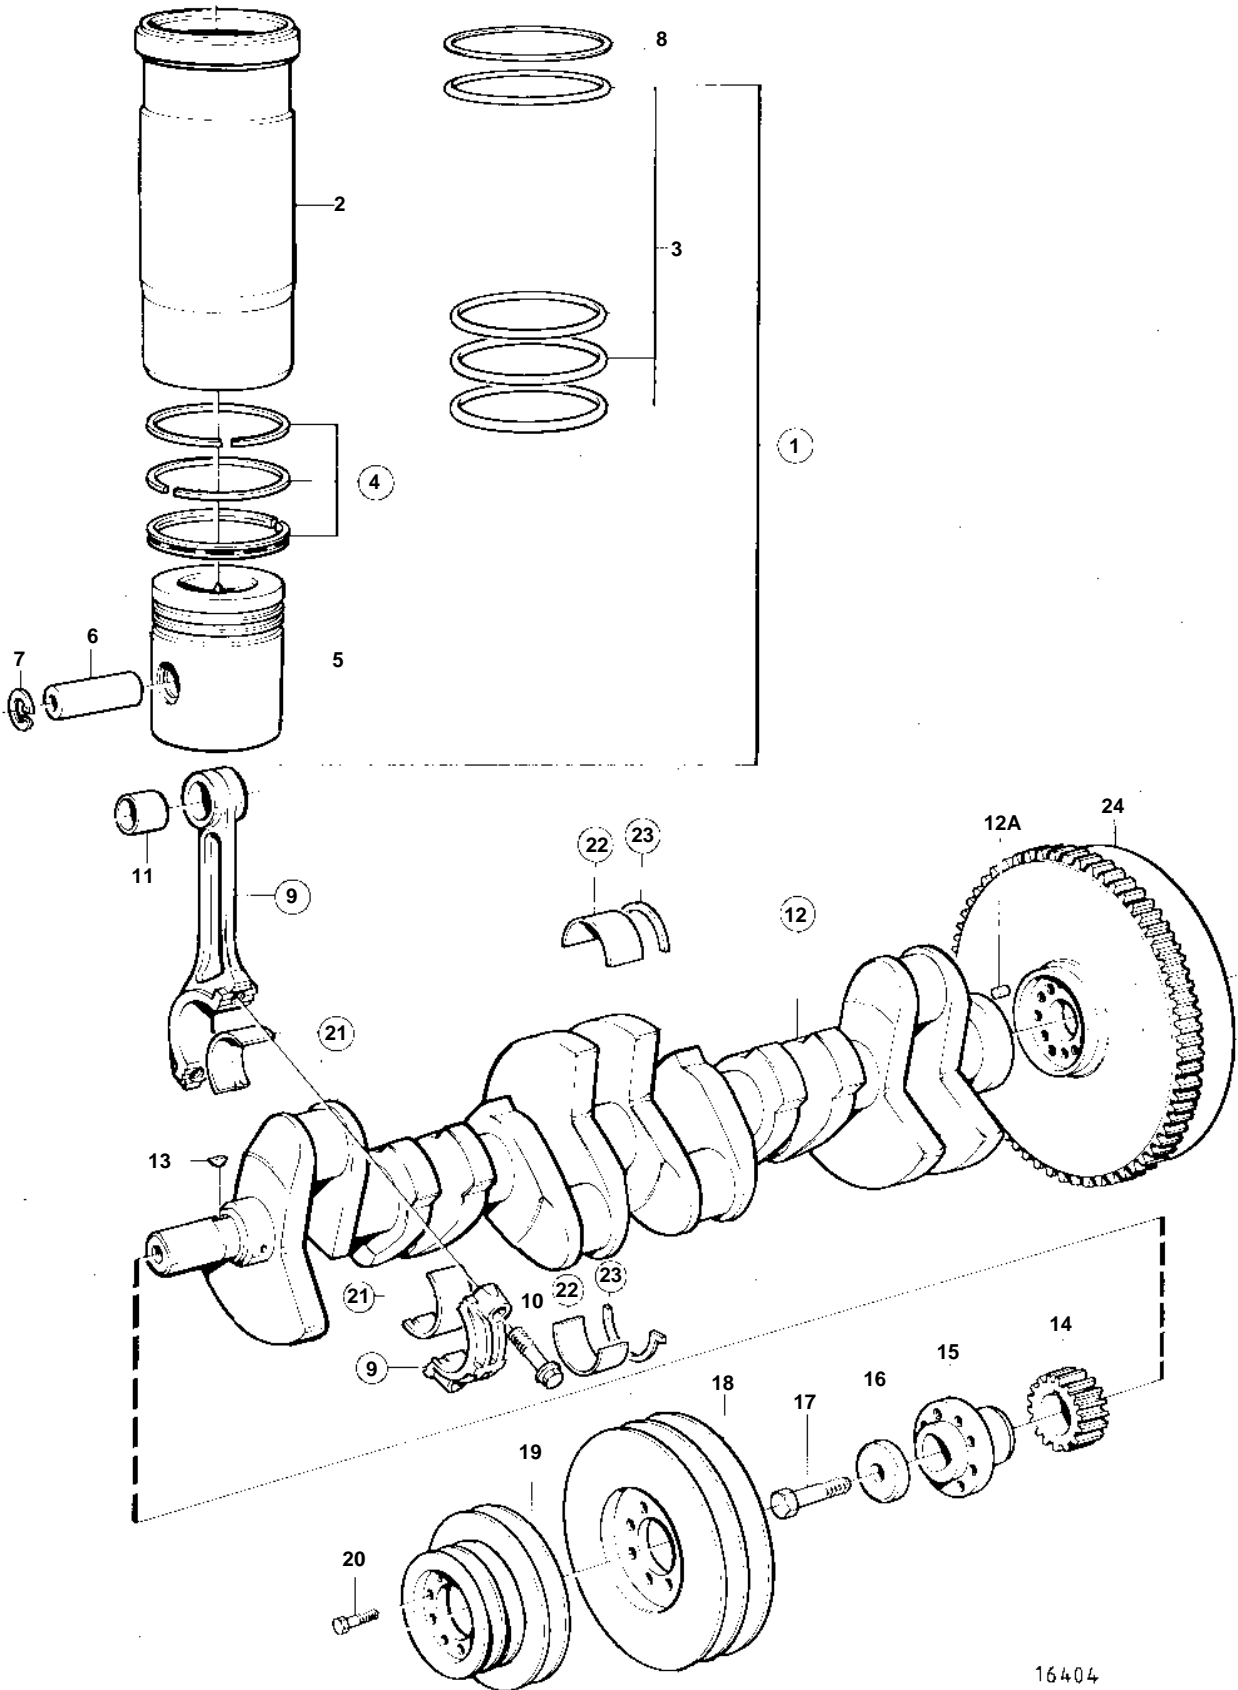

TAD730V

16404

## TAD730V

REF	PART NO.	QTY	DESCRIPTION	SEE SEC.	NOTES
1	3827380	6	Cylinder liner kit		
2		6	· Cylinder liner		
3	271159	6	· Sealing ring kit		
4	876542	6	· Piston ring kit		
5		6	· Piston		
6	3978588	6	· Piston pin		
7	914525	12	· Lock ring		
8	3978758	X	Shim		TH = 0,12mm, Use only when repairing.
	3978759	X	Shim		Use only when repairing., TH=0,20mm
	3978760	X	Shim		TH = 0,30mm, Use only when repairing.
	3978761	X	Shim		TH = 0,50mm, Use only when repairing.
9	864936	6	Connecting rod		
10	465815	12	· Screw		
11	471364	6	· Bushing		
12	24424609	1	Crankshaft		(3137693)
12A	950677	1	· Pin		
13	422253	1	· Woodruff key		
14	471528	1	Gear		
			Bulletin 45-01	45-01-EN	Timing Gears, 71, 100, 121
15	465779	1	Hub		
16	420124	1	Washer		
17	470366	1	Screw		
18	3825339	1	Pulley		
	888019	1	Pulley		For twin alternators.
19	4772117	1	Pulley		
20	471529	8	Screw		
21	270115	6	Big end bearing kit		STD
	270116	6	Big end bearing kit		U.S=0,25mm
	270117	6	Big end bearing kit		U.S=0,50mm
	270118	6	Big end bearing kit		U.S=0,76mm
	270119	6	Big end bearing kit		U.S=1,01mm
	270120	6	Big end bearing kit		U.S=1,27mm
22	276894	7	Main bearing kit		STD
	276895	7	Main bearing kit		U.S=0,25mm
	276896	7	Main bearing kit		U.S=0,50mm
	276897	7	Main bearing kit		U.S=0,76mm
	276898	7	Main bearing kit		U.S=1,01mm
		7	Main bearing kit		U.S=1,27mm
23	276890	1	Thrust washer kit		STD
	276891	1	Thrust washer kit		O.S=0,10mm
	276892	1	Thrust washer kit		O.S=0,20mm
	276893	1	Thrust washer kit		O.S=0,30mm
24		1	Flywheel	3161	