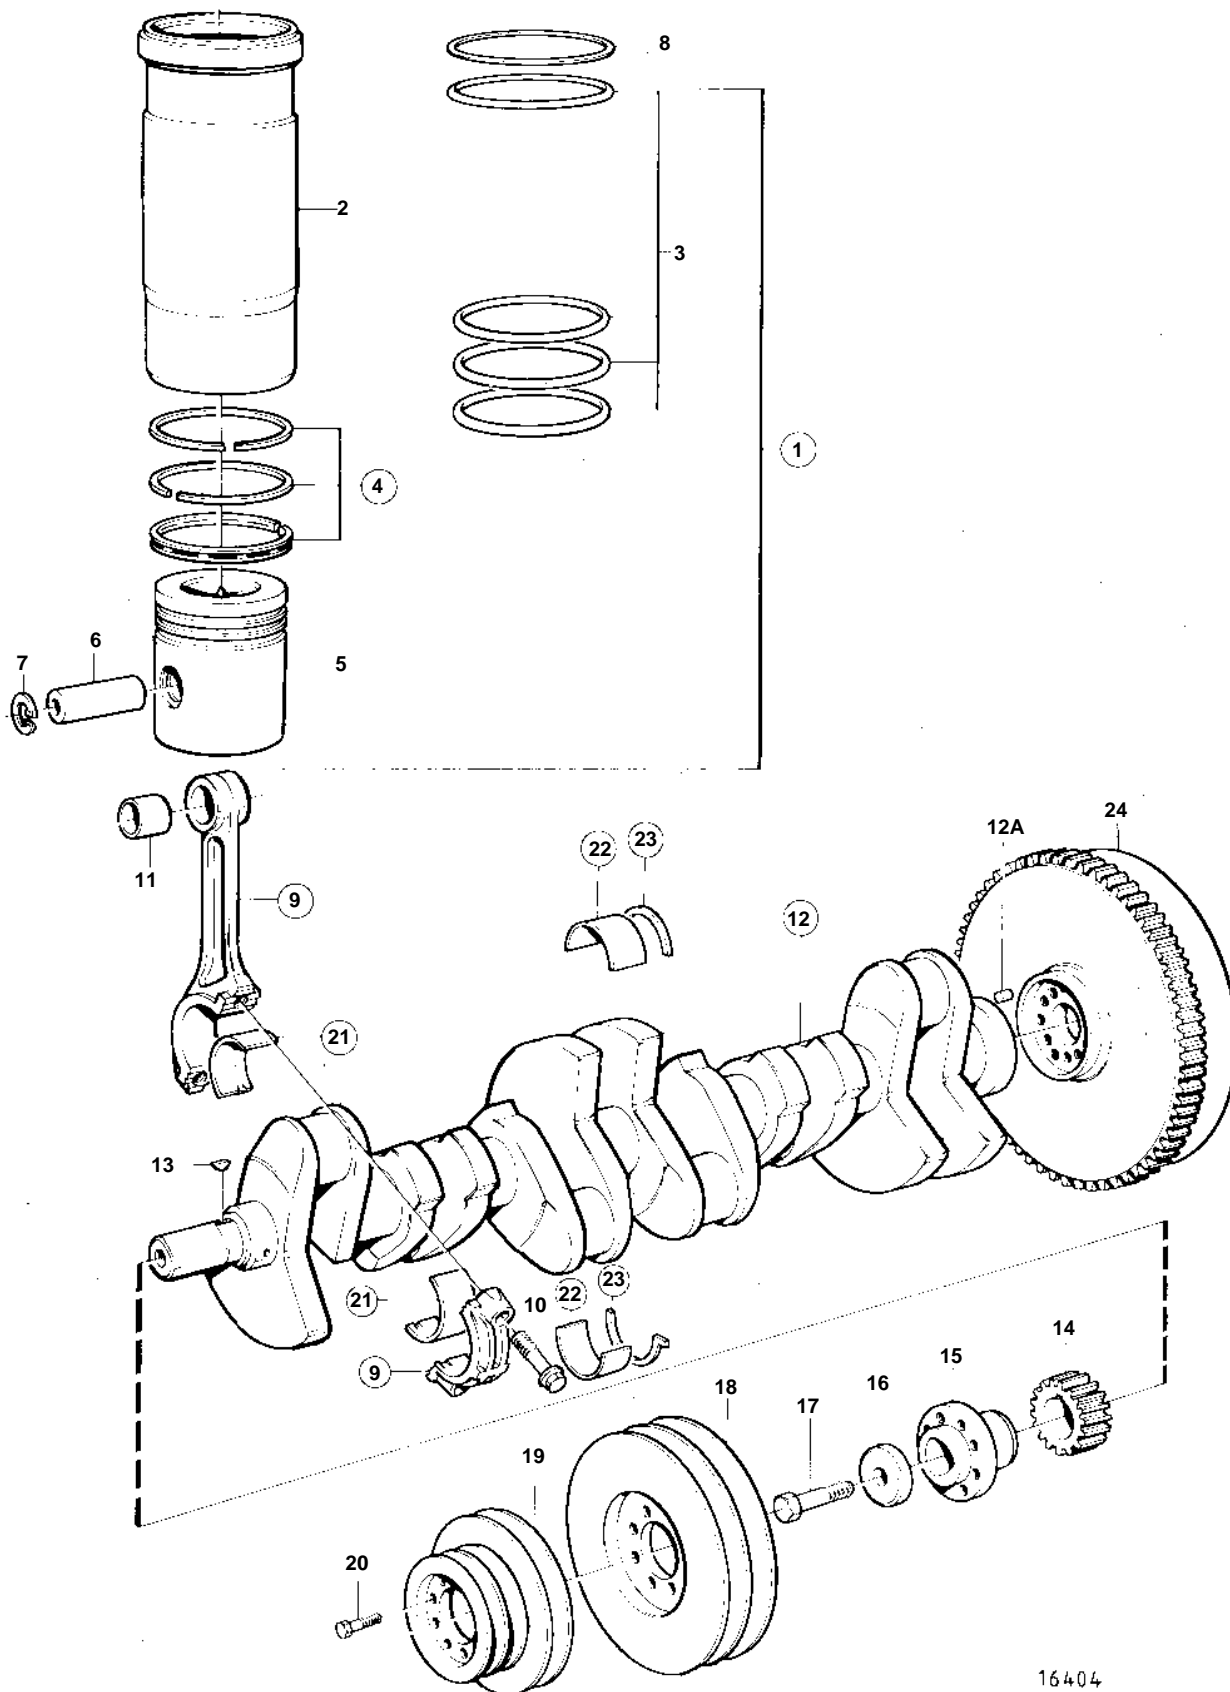

TD71A, TID71A, TWD710V

16404

TD71A, TID71A, TWD710V

REF	PART NO.	QTY	DESCRIPTION	SEE SEC.	NOTES
1	3827384	6	Cylinder liner kit		
2		6	· Cylinder liner		
3	271159	6	· Sealing ring kit		
4	271117	6	· Piston ring kit		
5		6	· Piston		
6	3978588	6	· Piston pin		
7	914525	12	· Lock ring		
8	3978758	X	Shim		TH = 0,12mm, Use only when repairing.
	3978759	X	Shim		Use only when repairing., TH=0,20mm
	3978760	X	Shim		TH = 0,30mm, Use only when repairing.
	3978761	X	Shim		TH = 0,50mm, Use only when repairing.
9	864936	6	Connecting rod		
10	465815	12	· Screw		
11	471364	6	· Bushing		
12	24424609	1	Crankshaft		(3137693)
12A	950677	1	· Pin		
13	422253	1	· Woodruff key		
14	471528	1	Gear		
			· Bulletin 45-01	45-01-EN	Timing Gears, 71, 100, 121
15	465779	1	Hub		
16	420124	1	Washer		
17	470366	1	Screw		
18	3825339	1	Pulley		
	888019	1	Pulley		For twin alternators.
19	4772117	1	Pulley		
20	471529	8	Screw		
21	270115	6	Big end bearing kit		STD
	270116	6	Big end bearing kit		U.S=0,25mm
	270117	6	Big end bearing kit		U.S=0,50mm
	270118	6	Big end bearing kit		U.S=0,76mm
	270119	6	Big end bearing kit		U.S=1,01mm
	270120	6	Big end bearing kit		U.S=1,27mm
22	276894	7	Main bearing kit		STD
	276895	7	Main bearing kit		U.S=0,25mm
	276896	7	Main bearing kit		U.S=0,50mm
	276897	7	Main bearing kit		U.S=0,76mm
	276898	7	Main bearing kit		U.S=1,01mm
		7	Main bearing kit		U.S=1,27mm
23	276890	1	Thrust washer kit		STD
	276891	1	Thrust washer kit		O.S=0,10mm
	276892	1	Thrust washer kit		O.S=0,20mm
	276893	1	Thrust washer kit		O.S=0,30mm
24		1	Flywheel	3161	