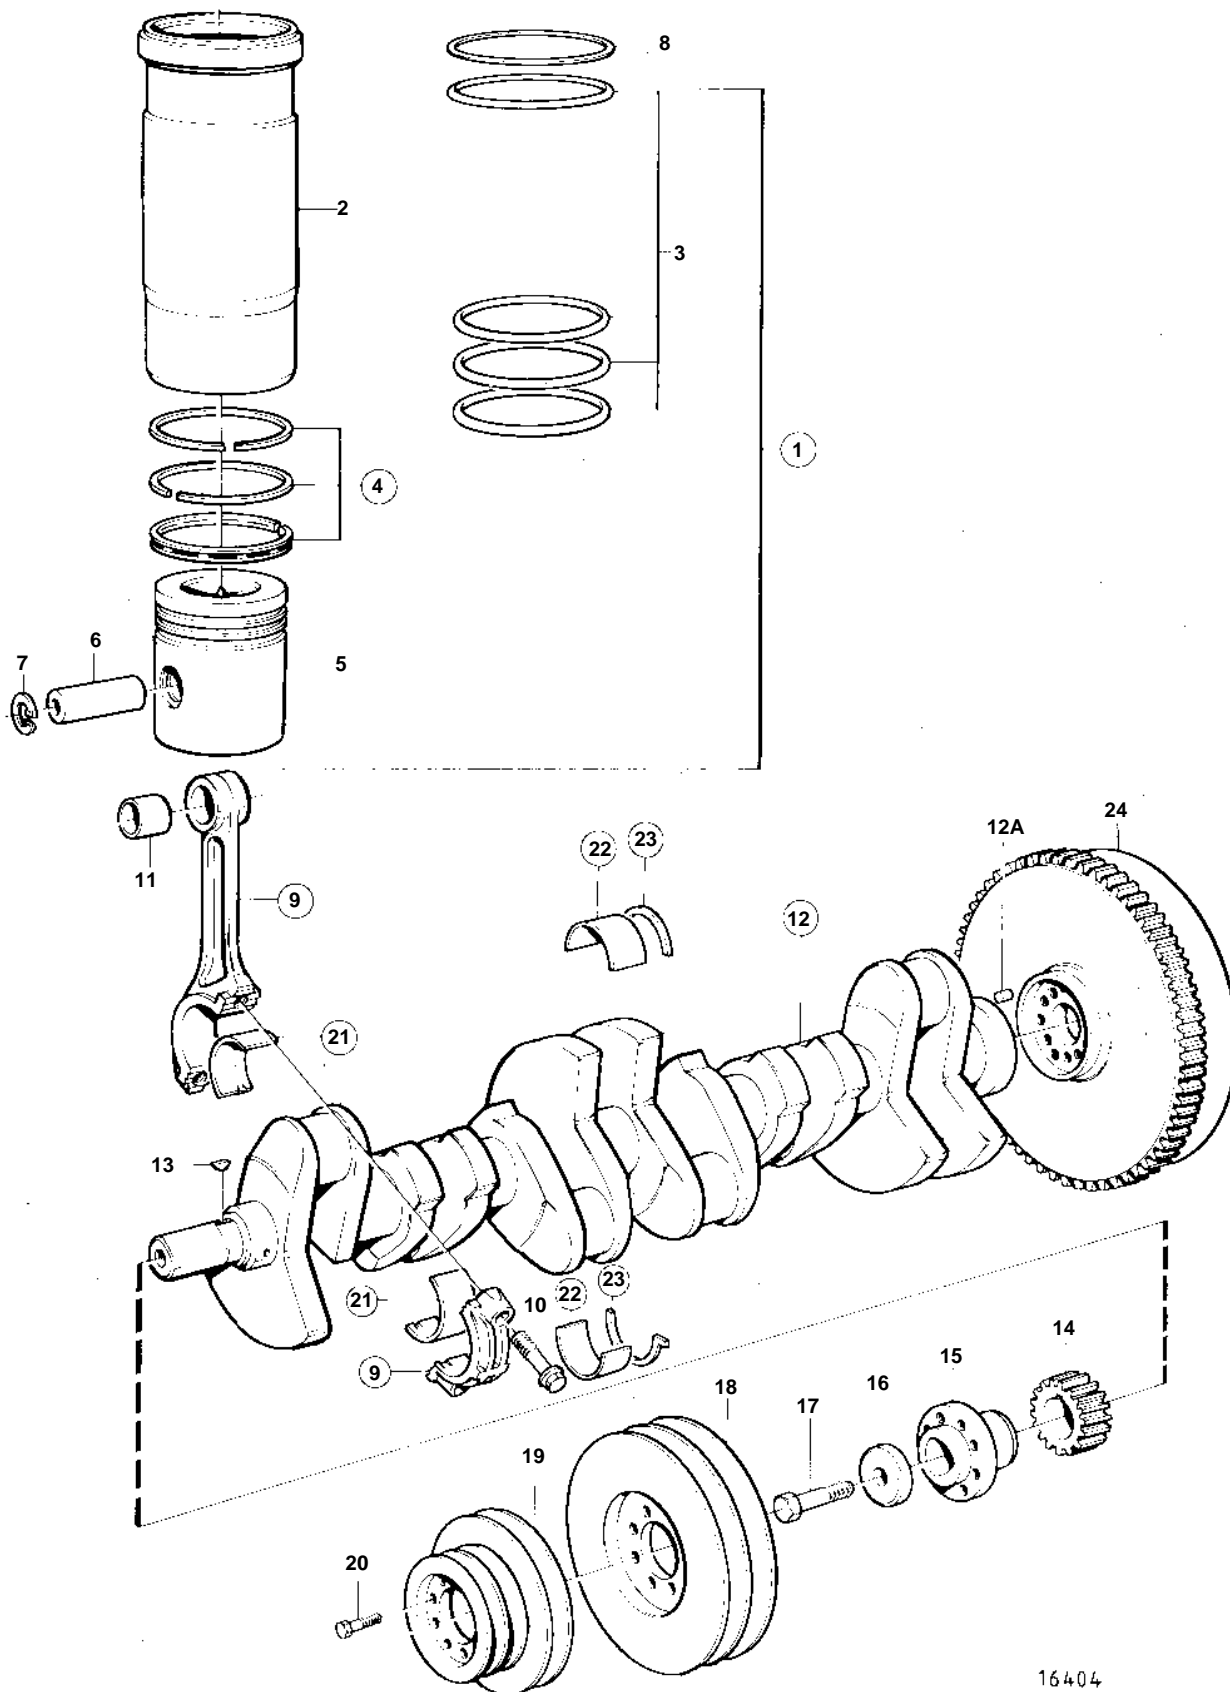

TAD730V

16404

## TAD730V

REF	PART NO.	QTY	DESCRIPTION	SEE SEC.	NOTES
1	876548	6	Cylinder liner kit		
2		6	· Cylinder liner		
3	271159	6	· Sealing ring kit		
4	876542	6	· Piston ring kit		
5		6	· Piston		
6	3978588	6	· Piston pin		STD
7	914525	12	· Lock ring		
8	466878	X	Shim		Use only when repairing., TH=0,12mm
	466114	X	Shim		Use only when repairing., TH=0,20mm
	466183	X	Shim		TH = 0,30mm, Use only when repairing.
	466184	X	Shim		TH = 0,50mm, Use only when repairing.
9	864936	6	Connecting rod		
10	465815	12	· Screw		
11	471364	6	· Bushing		
12	477870	1	Crankshaft		
12A	950677	1	· Pin		
13	422253	1	· Woodruff key		
14	471528	1	Gear		
			Bulletin 45-01	45-01-EN	Timing Gears, 71, 100, 121
15	465779	1	Hub		
16	420124	1	Washer		
17	470366	1	Screw		
18	3825339	1	Pulley		
	888019	1	Pulley		For twin alternators.
19	4772117	1	Pulley		3-GROOVES
20	471529	8	Screw		L=60mm
21	270115	6	Big end bearing kit		STD
	270116	6	Big end bearing kit		U.S=0,25mm
	270117	6	Big end bearing kit		UNDER SIZE=0,50mm
	270118	6	Big end bearing kit		U.S=0,76mm
	270119	6	Big end bearing kit		U.S=1,01mm
	270120	6	Big end bearing kit		U.S=1,27mm
22	270432	7	Main bearing kit		STD
	270433	7	Main bearing kit		U.S=0,25mm
	270434	7	Main bearing kit		UNDER SIZE=0,50mm
		7	Main bearing kit		U.S=0,76mm
	270436	7	Main bearing kit		U.S=1,01mm
	270437	7	Main bearing kit		U.S=1,27mm
23	276754	1	Thrust washer kit		STD
	276755	1	Thrust washer kit		O.S=0,10mm
	276756	1	Thrust washer kit		O.S=0,20mm
	276757	1	Thrust washer kit		O.S=0,30mm
24		1	Flywheel	3161	