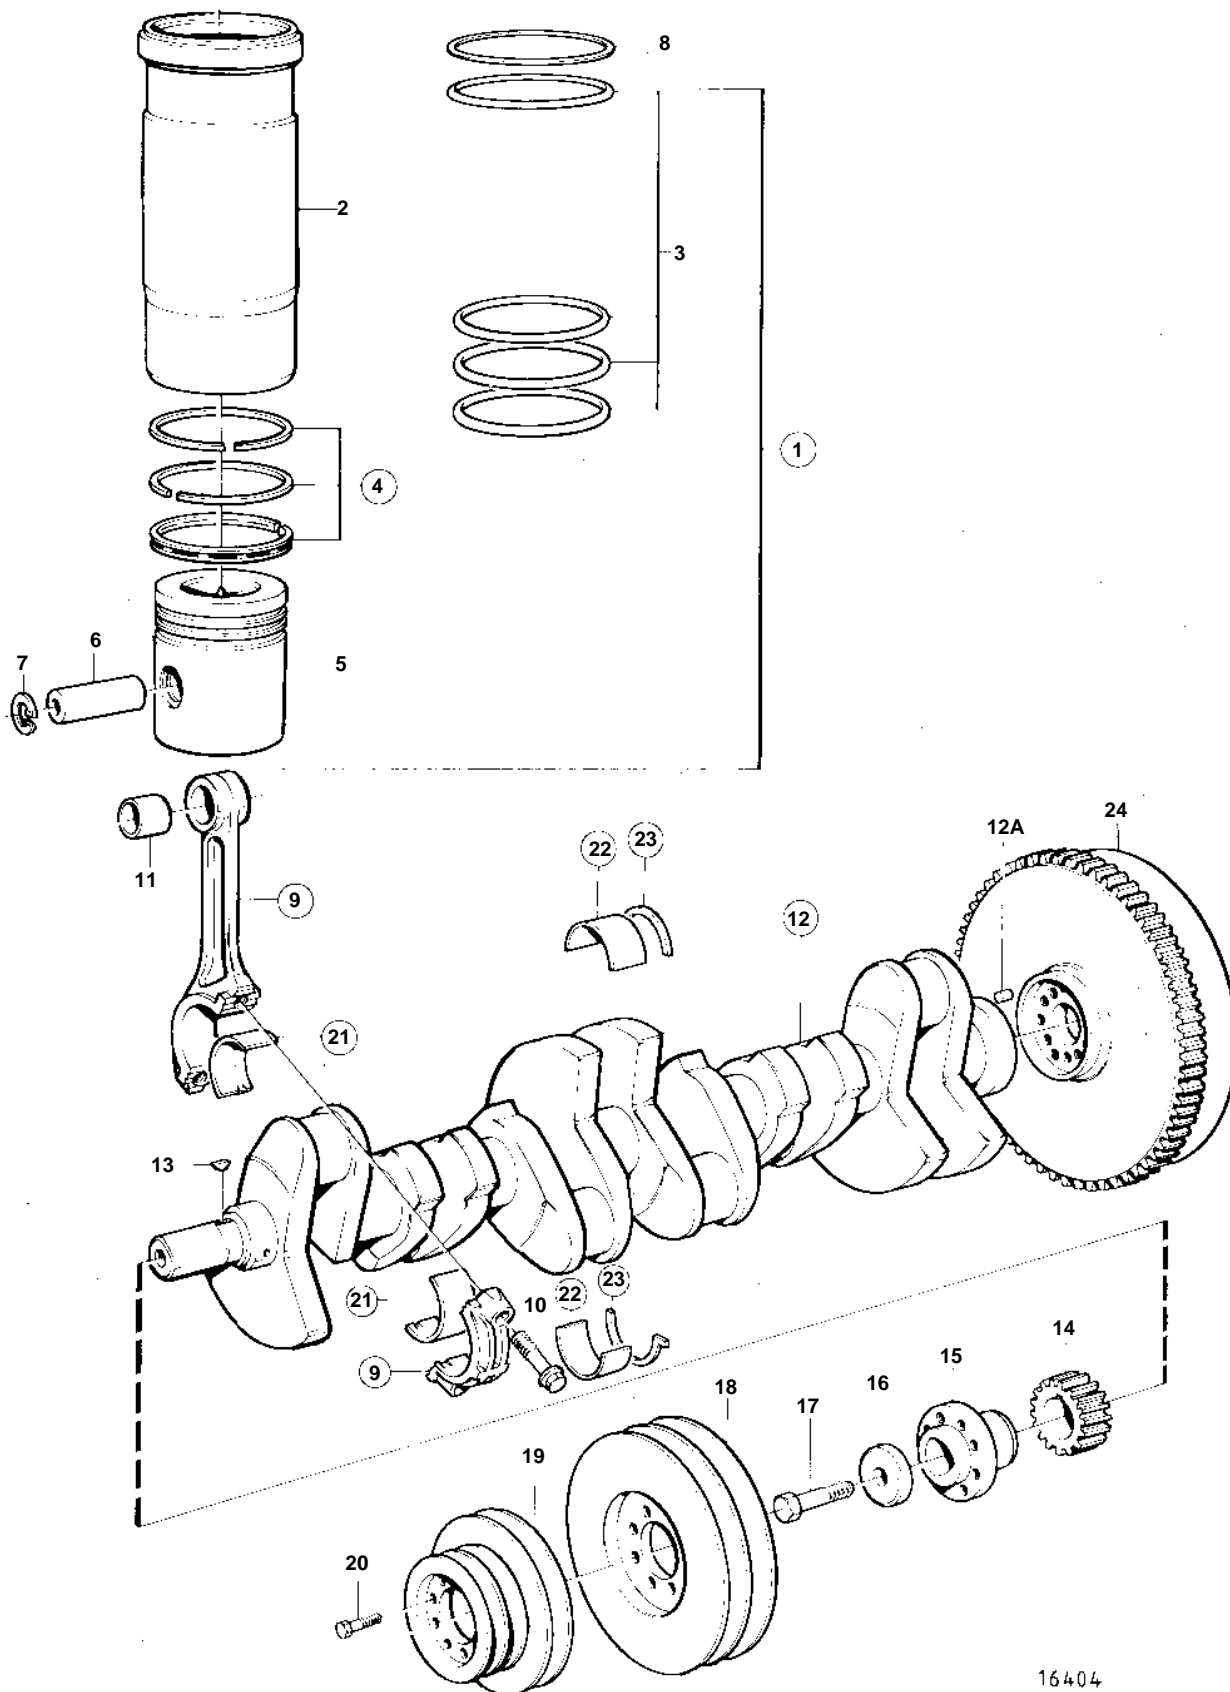

TD730VE, TWD731VE

TD730VE, TWD731VE

REF	PART NO.	QTY	DESCRIPTION	SEE SEC.	NOTES
1	275641	6	Cylinder liner kit		
2		6	· Cylinder liner		
3	271159	6	· Sealing ring kit		
4	276037	6	· Piston ring kit		
5		6	· Piston		
6	3978589	6	· Piston pin		STD (477900)
7	914525	12	· Lock ring		
8	466878	X	Shim		Use only when repairing., TH=0,12mm
	466114	X	Shim		Use only when repairing., TH=0,20mm
	466183	X	Shim		TH = 0,30mm, Use only when repairing.
	466184	X	Shim		TH = 0,50mm, Use only when repairing.
9	864936	6	Connecting rod		
10	465815	12	· Screw		
11	471364	6	· Bushing		
12	477870	1	Crankshaft		
12A	950677	1	· Pin		
13	422253	1	· Woodruff key		
14	471528	1	Gear		
			Bulletin 45-01	45-01-EN	Timing Gears, 71, 100, 121
15	465779	1	Hub		
16	420124	1	Washer		
17	470366	1	Screw		
18	3825339	1	Pulley		
	888019	1	Pulley		For twin alternators.
19	4772117	1	Pulley		3-GROOVES
20	471529	8	Screw		L=60mm
21	270115	6	Big end bearing kit		STD
	270116	6	Big end bearing kit		U.S=0,25mm
	270117	6	Big end bearing kit		UNDER SIZE=0,50mm
	270118	6	Big end bearing kit		U.S=0,76mm
	270119	6	Big end bearing kit		U.S=1,01mm
	270120	6	Big end bearing kit		U.S=1,27mm
22	270432	7	Main bearing kit		STD
	270433	7	Main bearing kit		U.S=0,25mm
	270434	7	Main bearing kit		UNDER SIZE=0,50mm
		7	Main bearing kit		U.S=0,76mm
	270436	7	Main bearing kit		U.S=1,01mm
	270437	7	Main bearing kit		U.S=1,27mm
23	276754	1	Thrust washer kit		STD
	276755	1	Thrust washer kit		O.S=0,10mm
	276756	1	Thrust washer kit		O.S=0,20mm
	276757	1	Thrust washer kit		O.S=0,30mm
24		1	Flywheel	3161	