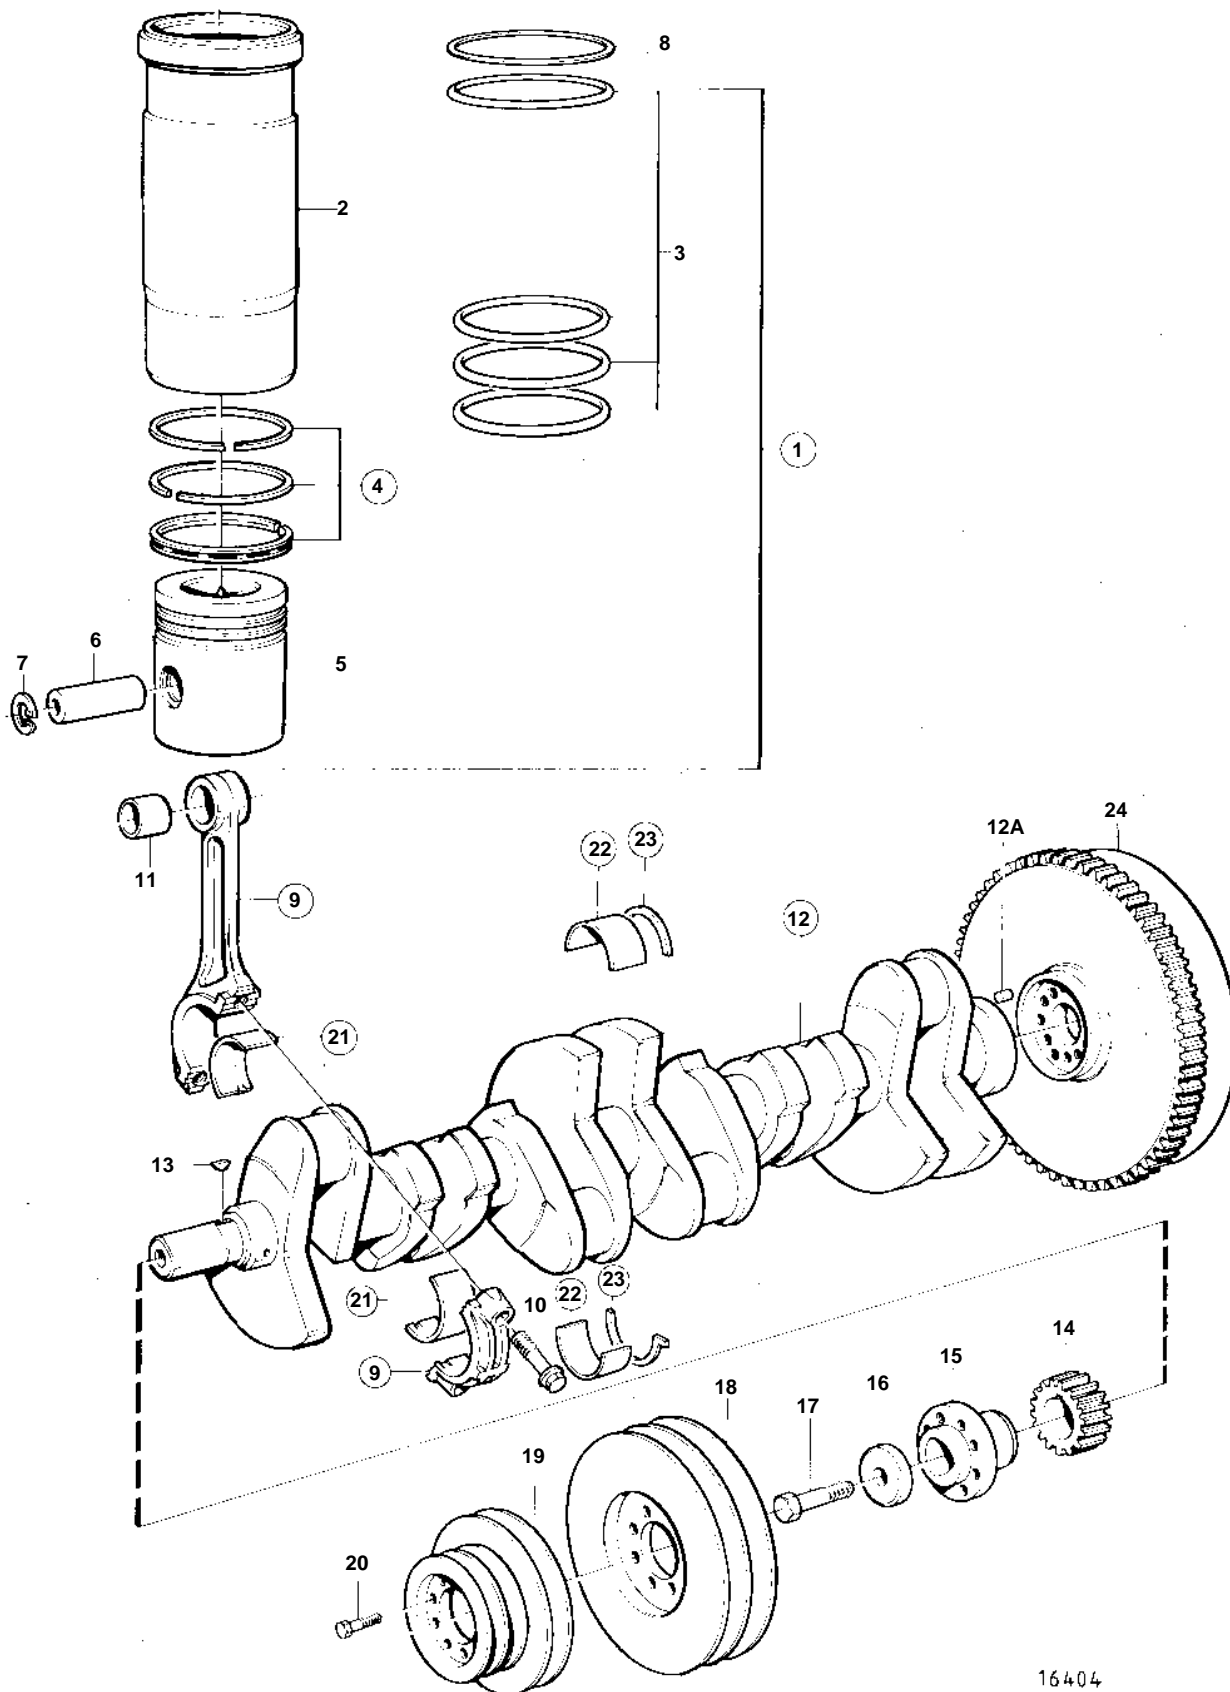

TD71A, TID71A, TWD710V

TD71A, TID71A, TWD710V

REF	PART NO.	QTY	DESCRIPTION	SEE SEC.	NOTES
1	876183	6	Cylinder liner kit		
2		6	· Cylinder liner		
3	271159	6	· Sealing ring kit		
4	271117	6	· Piston ring kit		
5		6	· Piston		
6	3978588	6	· Piston pin		STD
7	914525	12	· Lock ring		
8	466878	X	Shim		Use only when repairing., TH=0,12mm
	466114	X	Shim		Use only when repairing., TH=0,20mm
	466183	X	Shim		TH = 0,30mm, Use only when repairing.
	466184	X	Shim		TH = 0,50mm, Use only when repairing.
9	864936	6	Connecting rod		
10	465815	12	· Screw		
11	471364	6	· Bushing		
12	477870	1	Crankshaft		
12A	950677	1	· Pin		
13	422253	1	· Woodruff key		
14	471528	1	Gear		
			· Bulletin 45-01	45-01-EN	Timing Gears, 71, 100, 121
15	465779	1	Hub		
16	420124	1	Washer		
17	470366	1	Screw		
18	3825339	1	Pulley		
	888019	1	Pulley		For twin alternators.
19	4772117	1	Pulley		3-GROOVES
20	471529	8	Screw		L=60mm
21	270115	6	Big end bearing kit		STD
	270116	6	Big end bearing kit		U.S=0,25mm
	270117	6	Big end bearing kit		UNDER SIZE=0,50mm
	270118	6	Big end bearing kit		U.S=0,76mm
	270119	6	Big end bearing kit		U.S=1,01mm
	270120	6	Big end bearing kit		U.S=1,27mm
22	270432	7	Main bearing kit		STD
	270433	7	Main bearing kit		U.S=0,25mm
	270434	7	Main bearing kit		UNDER SIZE=0,50mm
		7	Main bearing kit		U.S=0,76mm
	270436	7	Main bearing kit		U.S=1,01mm
	270437	7	Main bearing kit		U.S=1,27mm
23	276754	1	Thrust washer kit		STD
	276755	1	Thrust washer kit		O.S=0,10mm
	276756	1	Thrust washer kit		O.S=0,20mm
	276757	1	Thrust washer kit		O.S=0,30mm
24		1	Flywheel	3161	