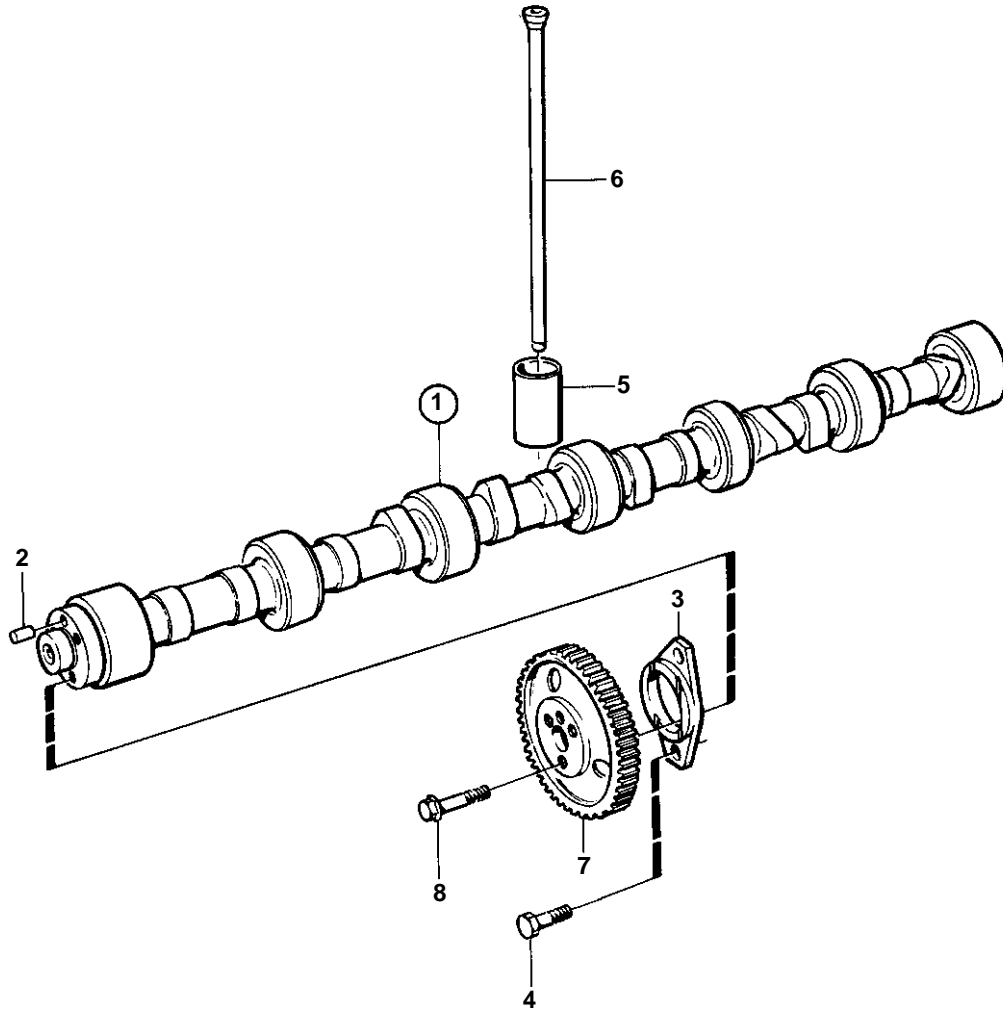

TD730VE, TWD731VE

15107

TD730VE, TWD731VE

REF	PART NO.	QTY	DESCRIPTION	SEE SEC.	NOTES
1	477459	1	Camshaft		SN-2071097292
	8192784	1	Camshaft		SN2071097293-
2	950588	1	• Pin		
3	465789	1	Flange		
4	471509	2	Screw		
5	421067	12	Lifter		NITRO
6	421385	12	Push rod		SN-2071097292
	8192698	12	Push rod		SN2071097293-
7	478297	1	Gear		
			• Bulletin 45-01	45-01-EN	Timing Gears, 71, 100, 121
8	471555	3	Screw		