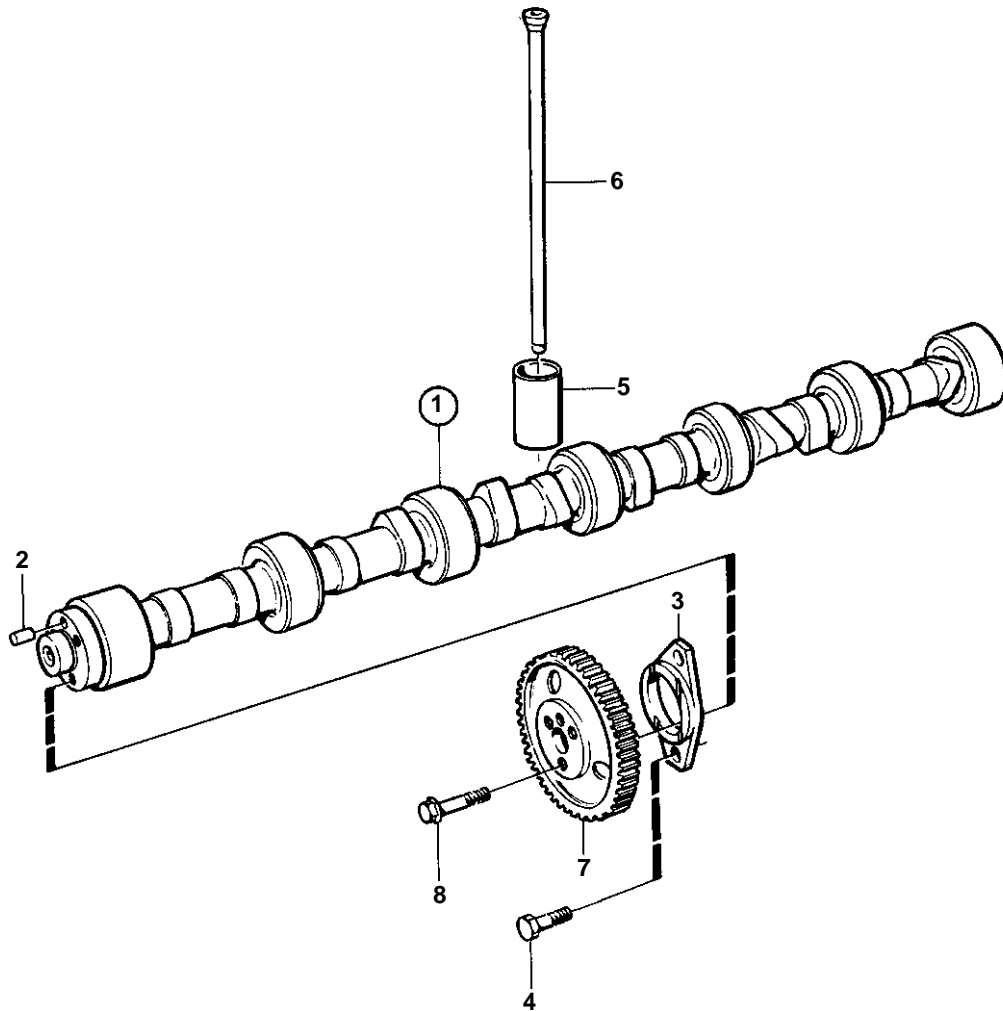

TWD740VE

15107

TWD740VE

REF	PART NO.	QTY	DESCRIPTION	SEE SEC.	NOTES
1	8192784	1	Camshaft		
2	950588	1	· Pin		
3	465789	1	Flange		
4	471509	2	Screw		
5	421067	12	Lifter		
6	8192698	12	Push rod		
7	478297	1	Gear		
			Bulletin 45-01	45-01-EN	Timing Gears, 71, 100, 121
8	471555	3	Screw		