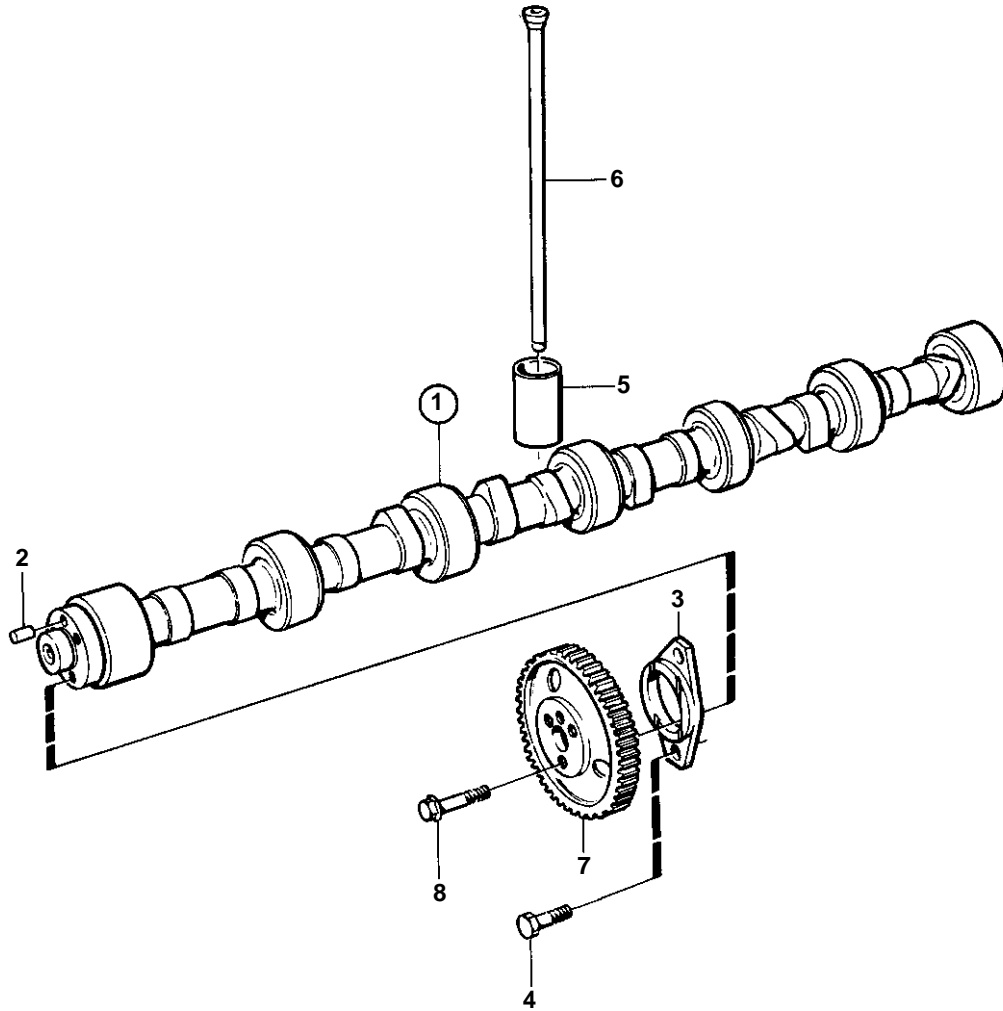

TD71A, TID71A, TWD710V, TAD730V

15107

TD71A, TID71A, TWD710V, TAD730V

REF	PART NO.	QTY	DESCRIPTION	SEE SEC.	NOTES
1	471413	1	Camshaft		SN-2071097292
	3978505	1	Camshaft		SN2071097293-
2	950588	1	• Pin		
3	465789	1	Flange		
4	471509	2	Screw		
5	421067	12	Lifter		
6	421385	12	Push rod		SN-2071097292
	8192698	12	Push rod		SN2071097293-
7	478297	1	Gear		
			• Bulletin 45-01	45-01-EN	Timing Gears, 71, 100, 121
8	471555	3	Screw		