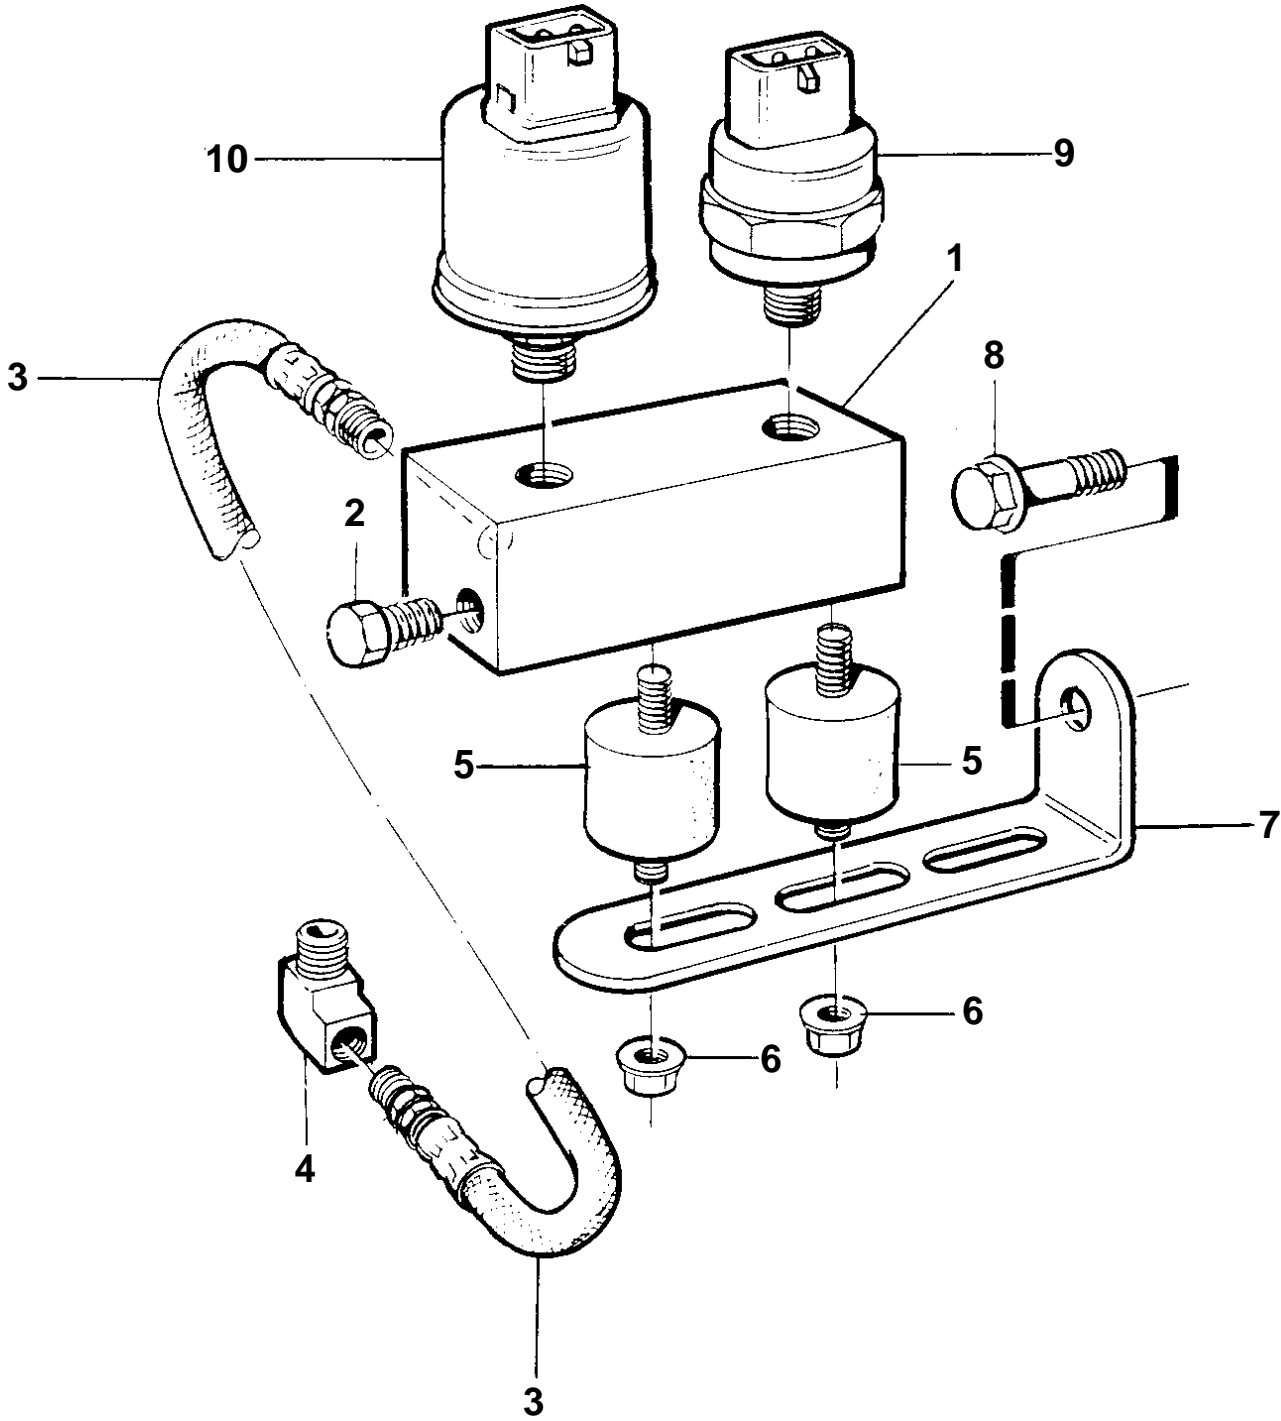

TWD740VE

TWD740VE

REF	PART NO.	QTY	DESCRIPTION	SEE SEC.	NOTES
1	866704	1	Bracket		
2	479979	X	Plug		
3	334175	1	Hose		
4	180110	1	Elbow nipple		
5	3574797	2	Rubber cushion		
6	949278	2	Lock nut		
7	965558	1	Bracket		
8	946440	1	Flange screw		
9	866835	1	Pressure sensor		0-10bar
			· Bulletin P-38-6-1	P-38-6-1-EN	Vibration Damping Kit
10	863169	1	Pressure monitor		0,7bar