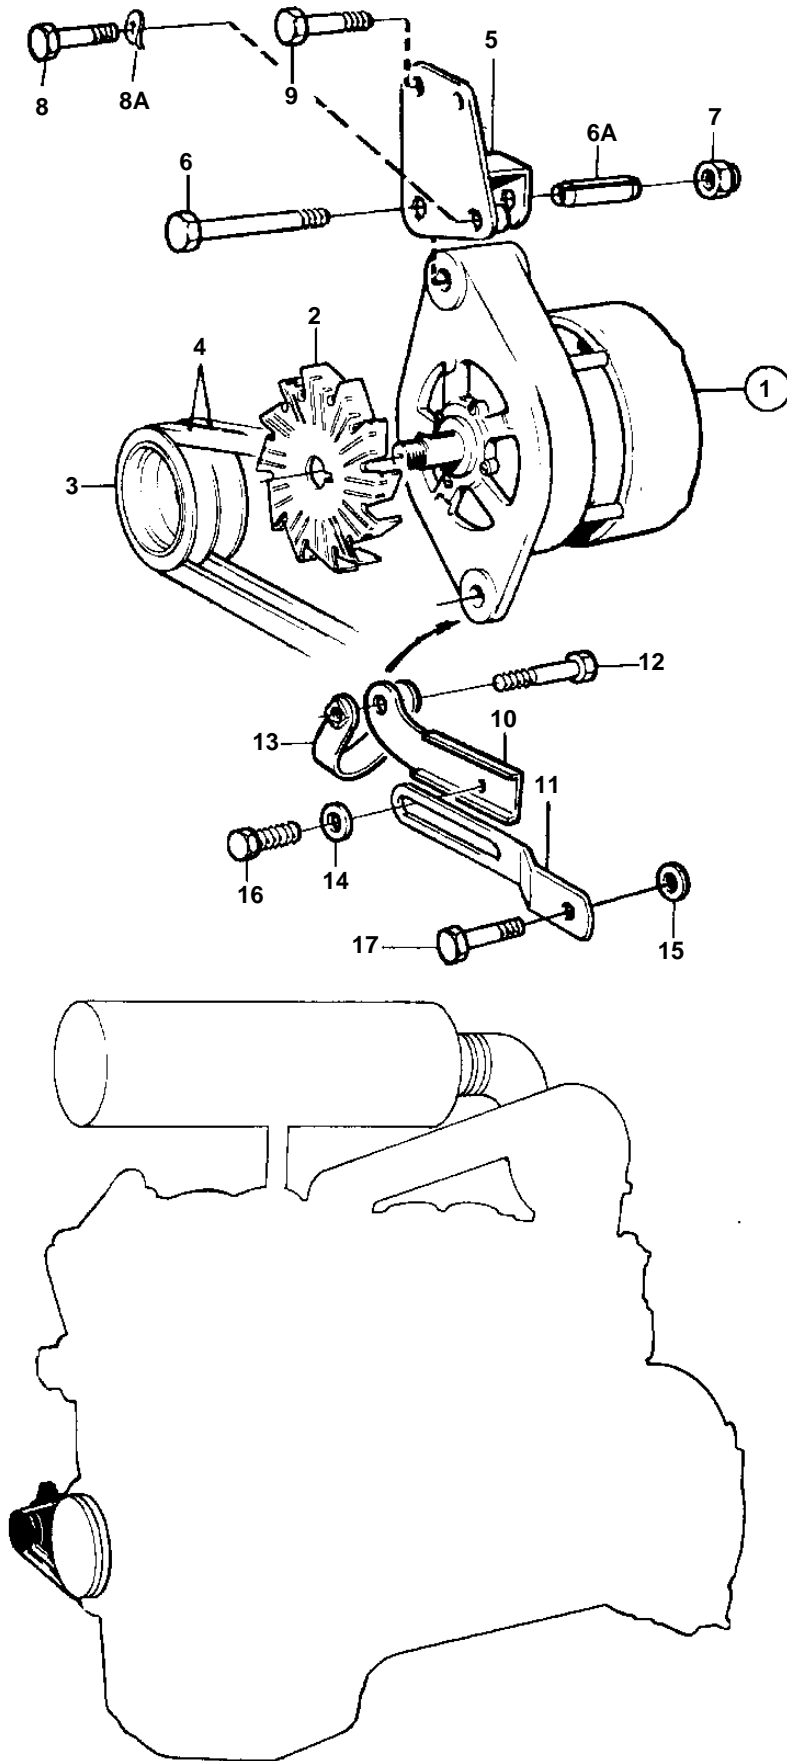

TD71A, TID71A, TWD710V, TD730VE, TWD731VE, TAD730V

10473

TD71A, TID71A, TWD710V, TD730VE, TWD731VE, TAD730V

REF	PART NO.	QTY	DESCRIPTION	SEE SEC.	NOTES
1	873771	1	Alternator		28V 60A
	3803443	1	Alternator,exch, exch		28V 60A
				4169	
2		1	Fan	3947	Included in alternator.
3	822573	1	Pulley		
4	966986	1	V-belt kit		L=2x1250mm
5	849354	1	Bracket		
6	955555	1	Screw		
6A	1610144	1	Pin		
7	950355	1	Nut		
8	970954	1	Screw		L=60mm
8A	941908	1	Spring washer		
9	946470	1	Flange screw		L=35mm
	965180	1	Flange screw		L=60mm
10	847956	1	Tensioner		
11	849295	1	Tensioner		
12	947760	1	Flange screw		
13	466734	1	Tensioning eyelet		
14	191172	1	Washer		
15	976944	2	Washer		(966674)
16	946173	1	Flange screw		
17	965183	1	Flange screw		