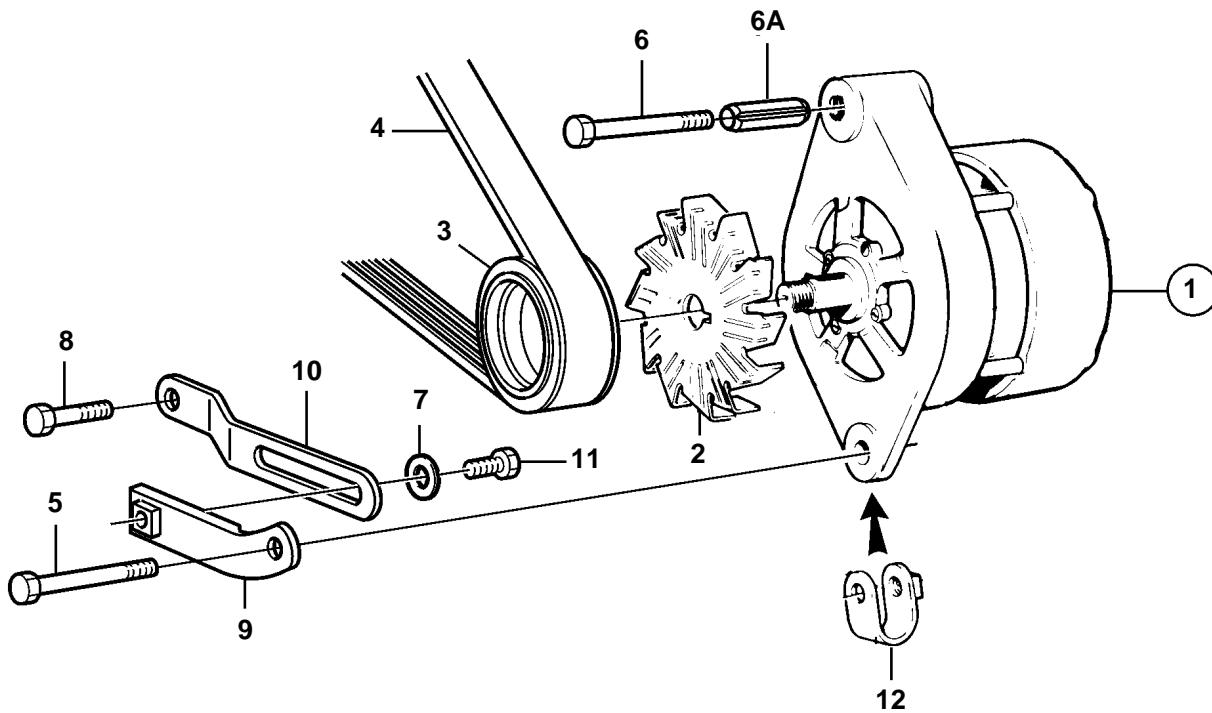

TWD740VE

TWD740VE

REF	PART NO.	QTY	DESCRIPTION	SEE SEC.	NOTES
1	873771	1	Alternator		28V 60A
	3803443	1	Alternator,exch, exch		28V 60A
				4169	
2	847707	1	• Fan		For 24 voltage electric system.
3	866220	1	Pulley		
4	3581460	1	Drive belt		
5	947760	1	Flange screw		
6	966365	1	Screw		
6A	1610144	1	Pin		
7	191172	1	Washer		
8	946173	1	Flange screw		
9	847956	1	Tensioner		
10	847957	1	Tensioner		
11	946173	1	Flange screw		
12	466734	1	Tensioning eyelet		