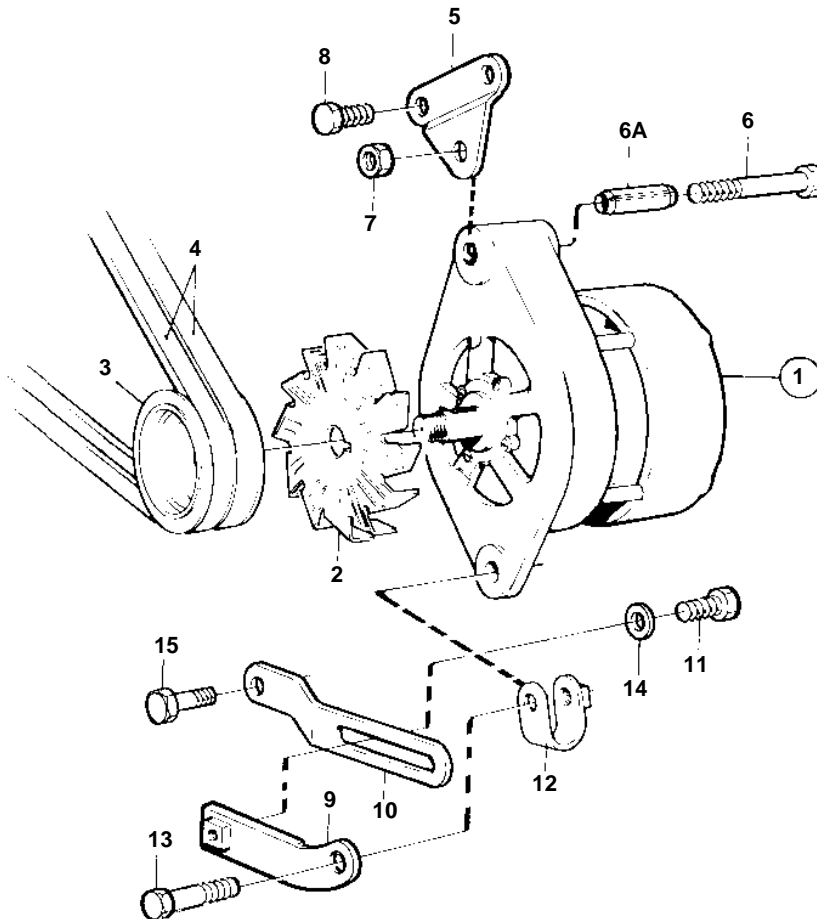

TD71A, TID71A, TWD710V, TWD731VE, TAD730V

10474

TD71A, TID71A, TWD710V, TWD731VE, TAD730V

REF	PART NO.	QTY	DESCRIPTION	SEE SEC.	NOTES
1	873771	1	Alternator		For 24 voltage electric system., 28V 60A
	3803443	1	Alternator,exch, exch		For 24 voltage electric system., 28V 60A
				3947	
2	847707	1	· Fan		For 24 voltage electric system.
3	822573	1	Pulley		
4	976487	1	V-belt kit		L=2x1150mm
5		1	Bracket		
6	847925	1	Screw		
6A	1610144	1	Pin		
7	971089	1	Lock nut		
8	947760	2	Flange screw		
9	847956	1	Tensioner		
10	847957	1	Tensioner		
11	946173	1	Flange screw		
12	466734	1	Tensioning eyelet		
13	947760	1	Flange screw		
14	191172	1	Washer		
15	946173	1	Flange screw		