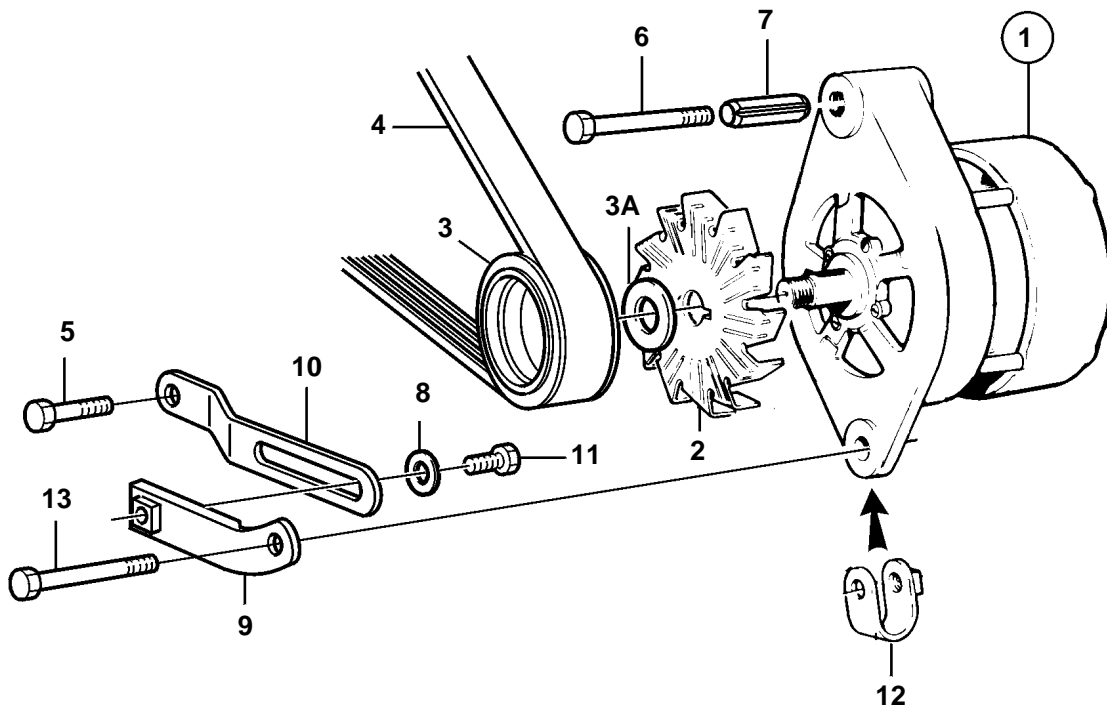

TWD740VE

TWD740VE

REF	PART NO.	QTY	DESCRIPTION	SEE SEC.	NOTES
1				3949	
	1089862	1	Alternator		28V 80A
	3803394	1	Alternator,exch, exch		28V 80A
				1719	
2	1613241	1	Fan		
3	866220	1	Pulley		
3A	955900	1	Washer		
4	3581460	1	Drive belt		
5	946173	1	Flange screw		
6	966365	1	Screw		
8	191172	1	Washer		
9	847956	1	Tensioner		
10	849295	1	Tensioner		
11	946173	1	Flange screw		
12	466735	1	Tensioning eyelet		
13	947760	1	Flange screw		