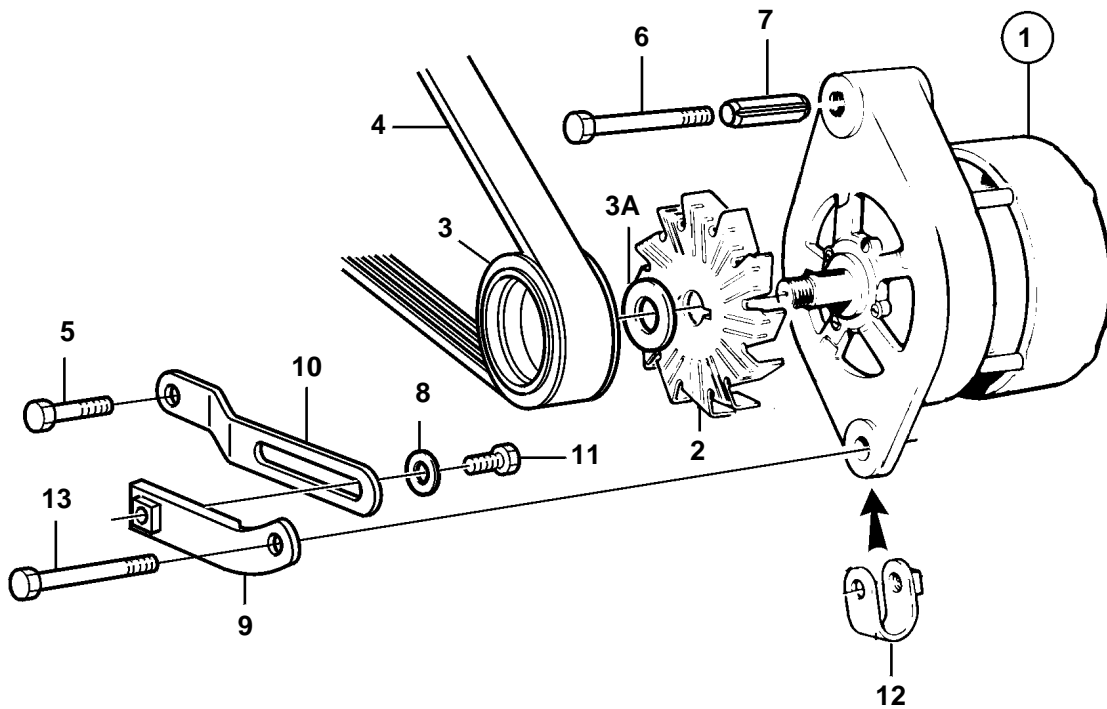

TWD740VE

TWD740VE

REF	PART NO.	QTY	DESCRIPTION	SEE SEC.	NOTES
1	1089861	1	Alternator		28V 55A
	3803393	1	Alternator,exch, exch		28V 55A
				3949	
				1719	
2	1613241	1	Fan		
3	866220	1	Pulley		
3A	955900	1	Washer		
4	3581460	1	Drive belt		
5	946173	1	Flange screw		
6	966365	1	Screw		
7	1610144	1	Pin		
8	191172	1	Washer		
9	847956	1	Tensioner		
10	847957	1	Tensioner		
11	946173	1	Flange screw		
12	466735	1	Tensioning eyelet		
13	947760	1	Flange screw		